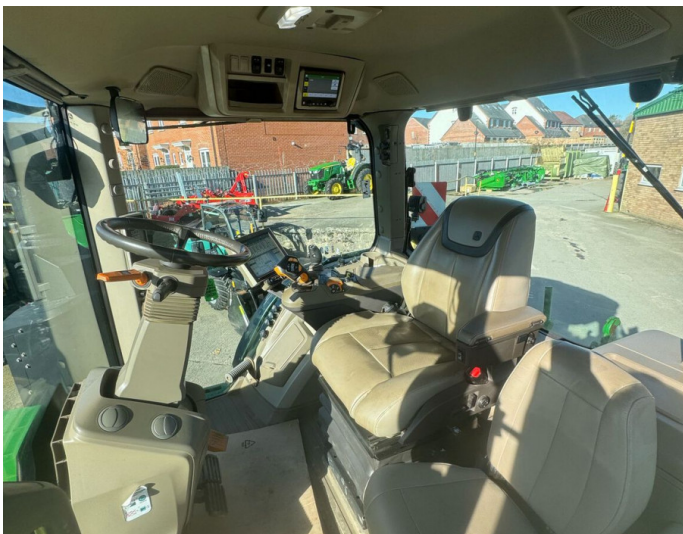

John Deere 7R 350

Product Price:

£205,000.00 exc VAT

Product Description:

50K AUTOPOWR, COMMAND PRO, SIGNATURE EDITION, TLS & CAB, ULTIMATE COMFORT PACKAGE, AC STEERING, 5 ESCVS, 227L/MIN HYD PUMP, FRONT LINKS & PTO, 900/60R42 650/60R34, ULTIMATE VISIBILITY PACKAGE, ULTIMATE PRECISION AG PACKAGE, HYD TOP LINK, INTERGRATED BEACONS, AIR BRAKES

Product Details

Stock Number: 61038033

Manufacturer: John Deere

Model: 7R 350

Year: 2022

Operation Hours: 1123

Location: Leominster

Contact Nick on nick.apperley@tallisamos.co.uk or 07508 076998 to discuss flexible finance options on this machine.