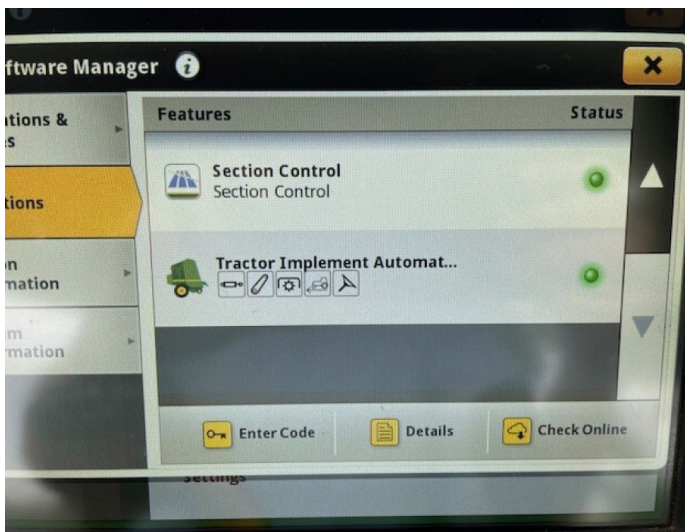

John Deere 7R 350

Product Price:

£220,000.00 exc VAT

Product Description:

50K AUTOPOWR, COMMAND PRO, SIGNATURE EDITION, TLS & CAB, ULTIMATE COMFORT PACKAGE, AC STEERING, 5 ESCVS, 227L/MIN HYD PUMP, FRONT LINKS & PTO, 900/60R42 650/60R34, ULTIMATE VISIBILITY PACKAGE, ULTIMATE PRECISION AG PACKAGE, HYD TOP LINK, INTERGRATED BEACONS, AIR BRAKES

Product Details

Stock Number: 61038033

Manufacturer: John Deere

Model: 7R 350

Year: 2022

Operation Hours: 1123

Location: Leominster

Contact Nick on nick.apperley@tallisamos.co.uk or 07508 076998 to discuss flexible finance options on this machine.