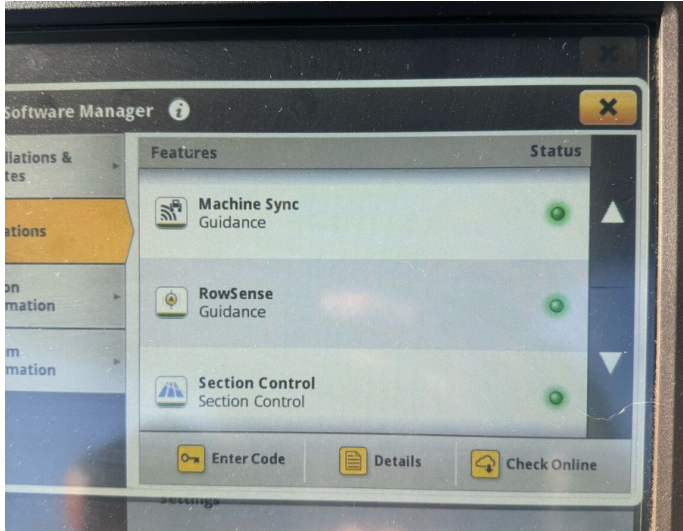

John Deere 7R 350

Product Price:

£205,000.00 exc VAT

Product Description:

50K AUTOPOWR, COMMAND PRO, SIGNATURE EDITION, TLS & CAB, ULTIMATE COMFORT PACKAGE, AC STEERING, 5 ESCVS, 227L/MIN HYD PUMP, FRONT LINKS & PTO, 900/60R42 650/60R34, ULTIMATE VISIBILITY PACKAGE, ULTIMATE PRECISION AG PACKAGE, HYD TOP LINK, INTERGRATED BEACONS, AIR BRAKES

Product Details

Stock Number: 61038033

Manufacturer: John Deere

Model: 7R 350

Year: 2022

Operation Hours: 1123

Location: Leominster

Contact Nick on nick.apperley@tallisamos.co.uk or 07508 076998 to discuss flexible finance options on this machine.