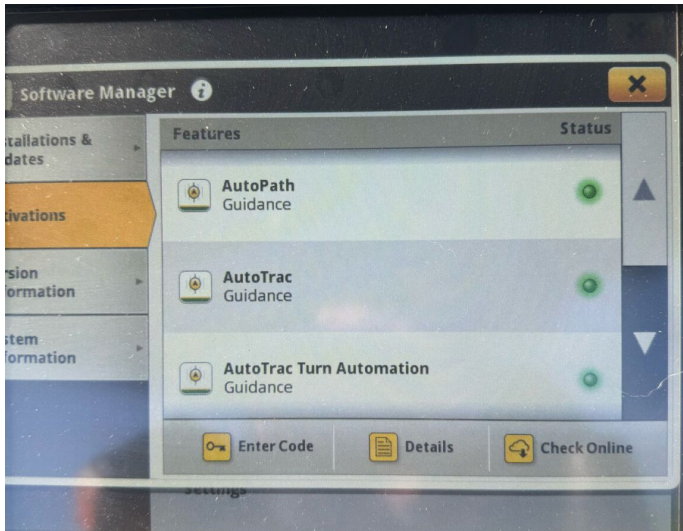

John Deere 7R 350

Product Price:

£205,000.00 exc VAT

Product Description:

50K AUTOPOWR, COMMAND PRO, SIGNATURE EDITION, TLS & CAB, ULTIMATE COMFORT PACKAGE, AC STEERING, 5 ESCVS, 227L/MIN HYD PUMP, FRONT LINKS & PTO, 900/60R42 650/60R34, ULTIMATE VISIBILITY PACKAGE, ULTIMATE PRECISION AG PACKAGE, HYD TOP LINK, INTERGRATED BEACONS, AIR BRAKES

Product Details

Stock Number: 61038033

Manufacturer: John Deere

Model: 7R 350

Year: 2022

Operation Hours: 1123

Location: Leominster

Contact Nick on nick.apperley@tallisamos.co.uk or 07508 076998 to discuss flexible finance options on this machine.