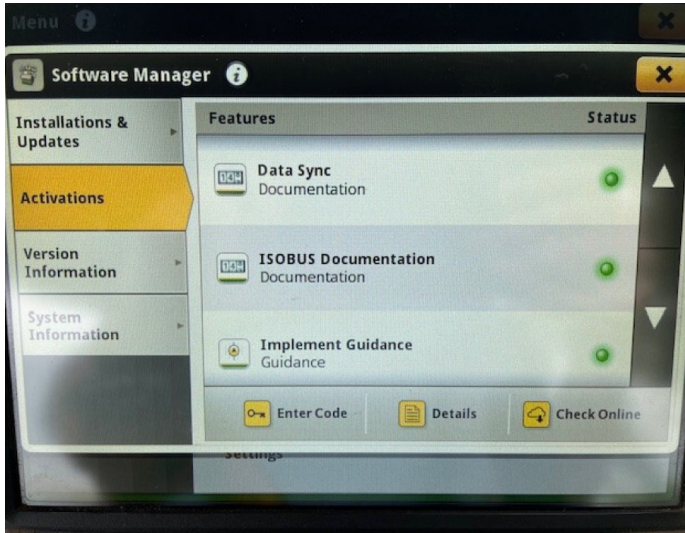

John Deere 7R 350

Product Price:

£220,000.00 exc VAT

Product Description:

50K AUTOPOWR, COMMAND PRO, SIGNATURE EDITION, TLS & CAB, ULTIMATE COMFORT PACKAGE, AC STEERING, 5 ESCVS, 227L/MIN HYD PUMP, FRONT LINKS & PTO, 900/60R42 650/60R34, ULTIMATE VISIBILITY PACKAGE, ULTIMATE PRECISION AG PACKAGE, HYD TOP LINK, INTERGRATED BEACONS, AIR BRAKES

Product Details

Stock Number: 61038033

Manufacturer: John Deere

Model: 7R 350

Year: 2022

Operation Hours: 1123

Location: Leominster

Contact Nick on nick.apperley@tallisamos.co.uk or 07508 076998 to discuss flexible finance options on this machine.