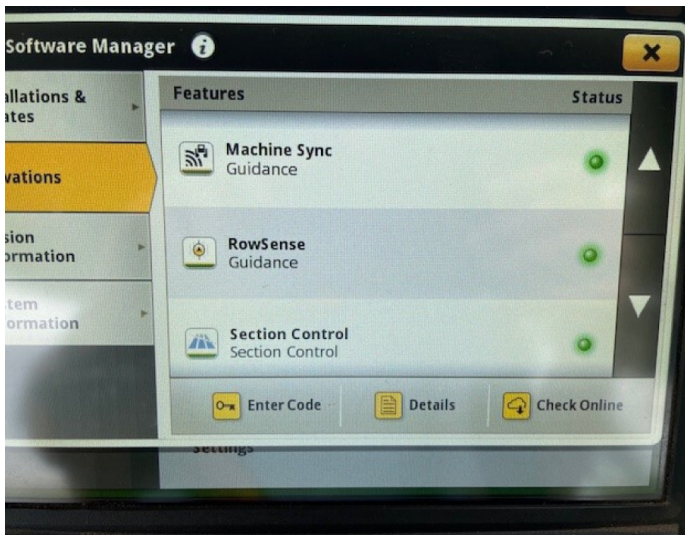

John Deere 7R 350

Product Price:

£220,000.00 exc VAT

Product Description:

50K AUTOPOWR, COMMAND PRO, SIGNATURE EDITION, TLS & CAB, ULTIMATE COMFORT PACKAGE, AC STEERING, 5 ESCVS, 227L/MIN HYD PUMP, FRONT LINKS & PTO, 900/60R42 650/60R34, ULTIMATE VISIBILITY PACKAGE, ULTIMATE PRECISION AG PACKAGE, HYD TOP LINK, INTERGRATED BEACONS, AIR BRAKES

Product Details

Stock Number: 61038033

Manufacturer: John Deere

Model: 7R 350

Year: 2022

Operation Hours: 1123

Location: Leominster

Contact Nick on nick.apperley@tallisamos.co.uk or 07508 076998 to discuss flexible finance options on this machine.