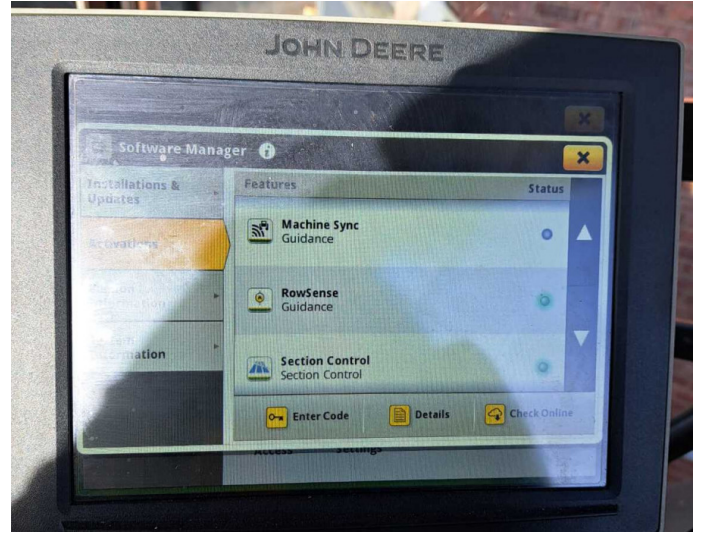

## Product Description:

50K AUTOPOWER COMMAND PRO, TLS & CAB SUSPENSION, AUTOTRAC READY , 5 ESCV, 710/70R42 & 600/70R30 TYRES, F/LINKAGE AND PTO,

## Product Details

**Stock Number:** 61039730

**Manufacturer:** John Deere

**Model:** 6R 250

**Year:** 2022

**Operation Hours:** 4369

**Location:** Allscott

Contact Nick on [nick.apperley@tallisamos.co.uk](mailto:nick.apperley@tallisamos.co.uk) or 07508 076998 to discuss flexible finance options on this machine.