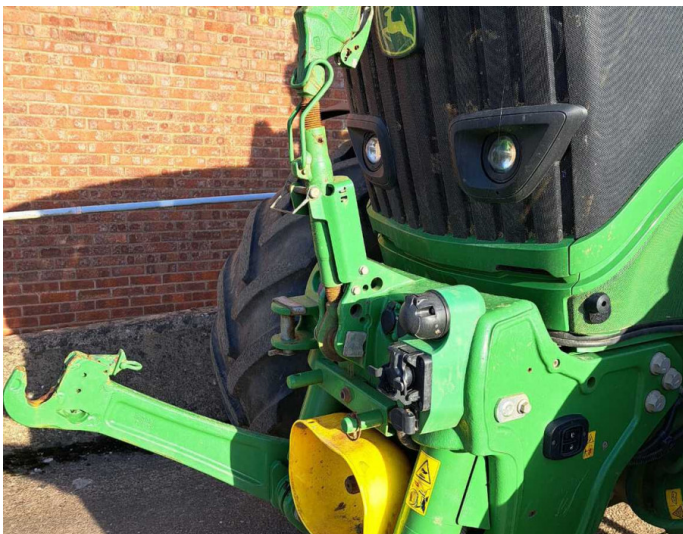

# John Deere 6R 250

## Product Description:

50K AUTOPOWER COMMAND PRO, TLS & CAB SUSPENSION, AUTOTRAC READY , 5 ESCV, 710/70R42 & 600/70R30 TYRES, F/LINKAGE AND PTO,

## Product Details

**Stock Number:** 61039730

**Manufacturer:** John Deere

**Model:** 6R 250

**Year:** 2022

**Operation Hours:** 4369

**Location:** Allscott

Contact Nick on [nick.apperley@tallisamos.co.uk](mailto:nick.apperley@tallisamos.co.uk) or 07508 076998 to discuss flexible finance options on this machine.