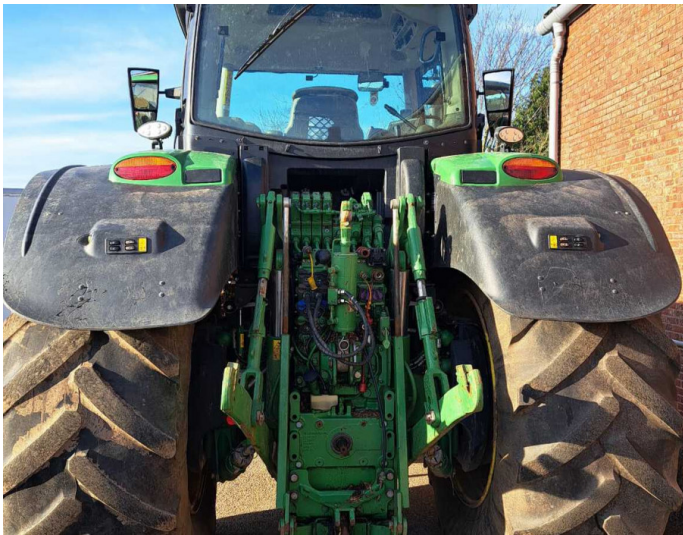

# John Deere 6R 250

## Product Description:

50K AUTOPOWER COMMAND PRO, TLS & CAB SUSPENSION, AUTOTRAC READY , 5 ESCV, 710/70R42 & 600/70R30 TYRES, F/LINKAGE AND PTO,

## Product Details

**Stock Number:** 61039730

**Manufacturer:** John Deere

**Model:** 6R 250

**Year:** 2022

**Operation Hours:** 4369

**Location:** Allscott

Contact Nick on [nick.apperley@tallisamos.co.uk](mailto:nick.apperley@tallisamos.co.uk) or 07508 076998 to discuss flexible finance options on this machine.