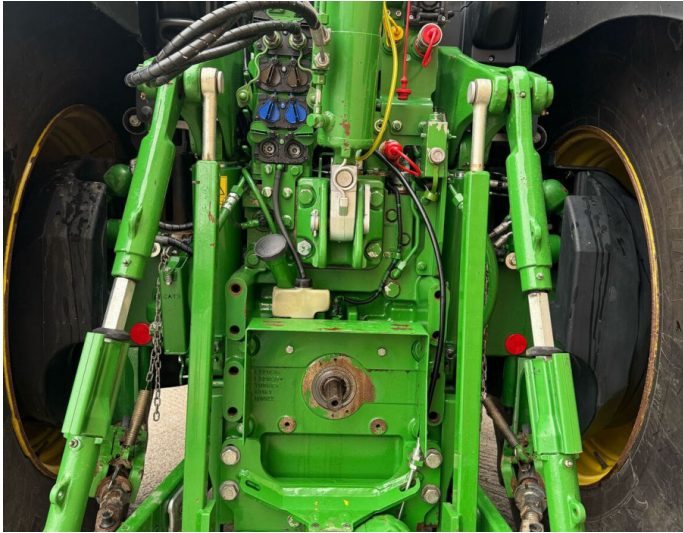

# John Deere 6R 250

## Product Description:

50K AUTOPOWER COMMANDARM WITH COMMANDPRO, TLS & CAB SUSPENSION AUTOTRAC READY GEN4 4600 C.CENTRE PREM. ACT 3.0 ULT. SEAT, PREM. RADIO, 4 X SCVS 540/540E/1000 PTO, 160 L/MIN HYD 650/85R38 600/70R30 MICHELIN, ULT. FRONT HITCH, ULT. LIGHT PACKAGE, 2 LED BELTLINE LIGHTS, HYDRAULIC TRAILER BRAKES

## Product Details

**Stock Number:** 31040862

**Manufacturer:** John Deere

**Model:** 6R 250

**Year:** 2023

**Operation Hours:** 2915

**Location:** Leominster

Contact Nick on [nick.apperley@tallisamos.co.uk](mailto:nick.apperley@tallisamos.co.uk) or 07508 076998 to discuss flexible finance options on this machine.