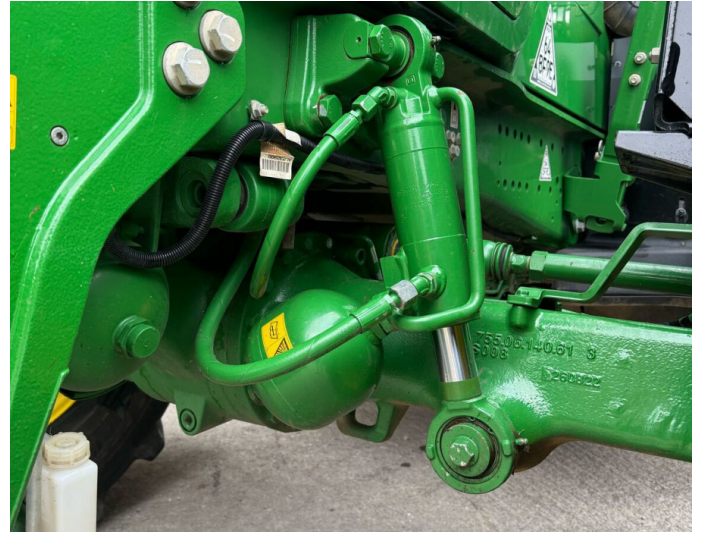

## Product Details

**Stock Number:** 31040862

**Manufacturer:** John Deere

**Model:** 6R 250

**Year:** 2023

**Operation Hours:** 2915

**Location:** Leominster

Contact Nick on [nick.apperley@tallisamos.co.uk](mailto:nick.apperley@tallisamos.co.uk) or 07508 076998 to discuss flexible finance options on this machine.