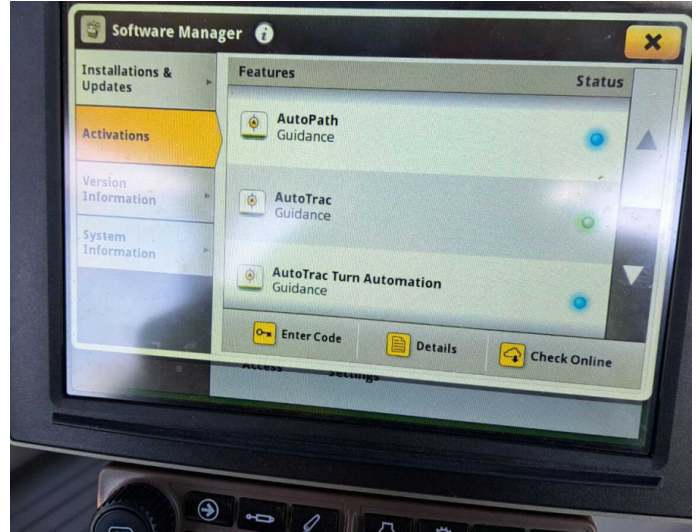

John Deere 6R 215

Product Price:

£161,000.00 exc VAT

Product Description:

50KPH AUTOPOWER COMMAND PRO, AIR & HYD BRAKES, ULTIMATE FL+PTO, ULTIMATE LIGHT PACK, TOUCHSCREEN RADIO, TURNABLE FENDERS, 650/65R42, 540/65R30 TRELLEBORG, 4 ESCV'S, 155L/MIN PUMP, PREMIUM SEAT, ELECTRIC MIRRORS, AUTOTRAC READY & PREMIUM 3.0 ACTIVATION, ROOF HATCH, DISPLAY RAIL, HYD IPM

Product Details

Stock Number: 51034807

Manufacturer: John Deere

Model: 6R 215

Year: 2023

Operation Hours: 501

Location: Allscott

Contact Nick on nick.apperley@tallisamos.co.uk or 07508 076998 to discuss flexible finance options on this machine.