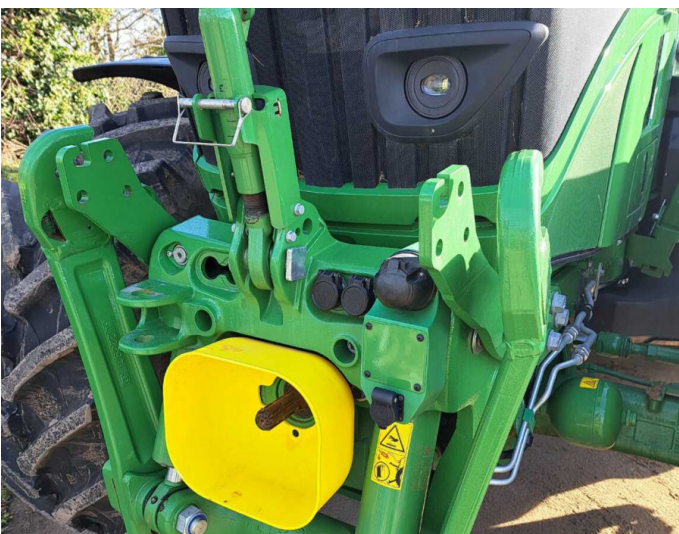

John Deere 6R 215

Product Price:

£161,000.00 exc VAT

Product Description:

50KPH AUTOPOWER COMMAND PRO, AIR & HYD BRAKES, ULTIMATE FL+PTO, ULTIMATE LIGHT PACK, TOUCHSCREEN RADIO, TURNABLE FENDERS, 650/65R42, 540/65R30 TRELLEBORG, 4 ESCV'S, 155L/MIN PUMP, PREMIUM SEAT, ELECTRIC MIRRORS, AUTOTRAC READY & PREMIUM 3.0 ACTIVATION, ROOF HATCH, DISPLAY RAIL, HYD IPM

Product Details

Stock Number: 51034807

Manufacturer: John Deere

Model: 6R 215

Year: 2023

Operation Hours: 501

Location: Allscott

Contact Nick on nick.apperley@tallisamos.co.uk or 07508 076998 to discuss flexible finance options on this machine.