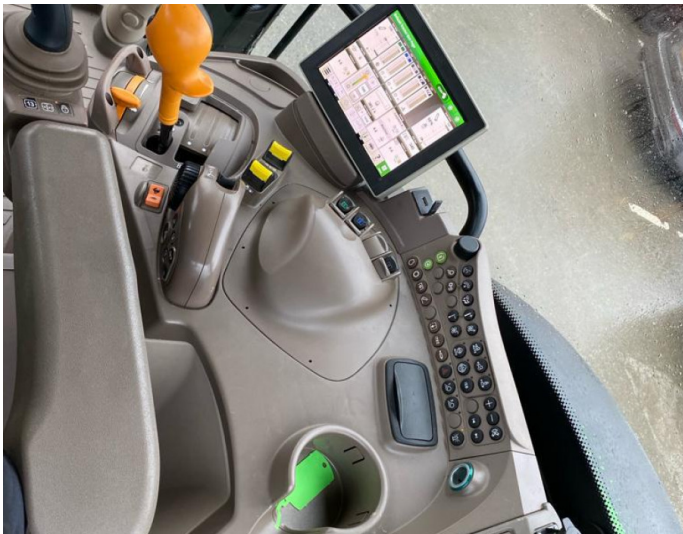

John Deere 6R 215

Product Price:

£139,950.00 exc VAT

Product Description:

EX DEMO 50K AUTOQUAD PLUS, A/T READY, TLS & CAB, PREM SEAT, 155L/MIN HYD PUMP, 4 ESCVS, HYD TOP LINK, 650/65R42 540/65R30, FRONT LINKS & PTO, PREM LIGHTS, DUAL BEACONS, AIR BRAKES

Product Details

Stock Number: 51031228

Manufacturer: John Deere

Model: 6R 215

Year: 2022

Operation Hours: 441

Location: Llanllwni

Contact Nick on nick.apperley@tallisamos.co.uk or 07508 076998 to discuss flexible finance options on this machine.