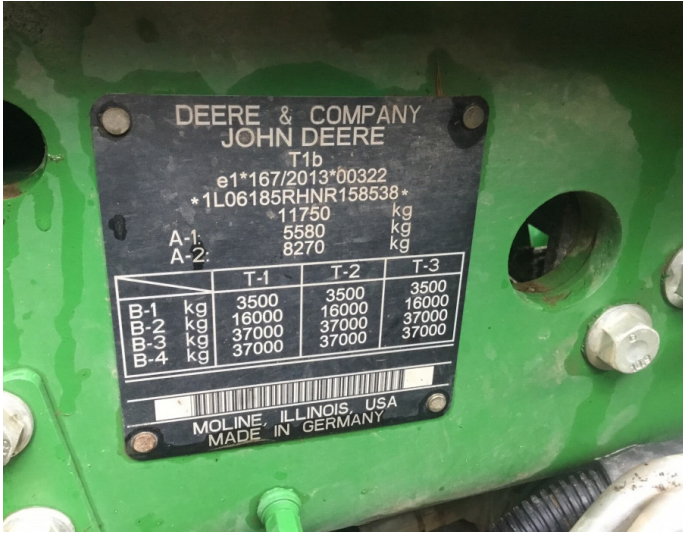

# John Deere 6R 185

## Product Description:

50K AUTOPOWR, COMMAND PRO, A/T READY W/ACTIVATION, TLS & CAB, PREM SEAT, 4 ESCVS, 155L/MIN HYD PUMP, HYD TOP LINK, 650/65R42 540/65R30, REVERSIBLE FAN, HYD IPM, FRONT LINKS & PTO, ULTIMATE LIGHTS, DUAL BEACONS, AIR BRAKES, POWERGUARD UNTIL 16/09/25 OR 3000HRS (WHICHEVER COMES FIRST), LISTED ON BEHALF OF A CUSTOMER, RING FOR MORE INFORMATION

## Product Details

**Stock Number:** AP/RV 185

**Manufacturer:** John Deere

**Model:** 6R 185

**Year:** 2022

**Operation Hours:** 1231

**Location:** Leominster

Contact Nick on [nick.apperley@tallisamos.co.uk](mailto:nick.apperley@tallisamos.co.uk) or 07508 076998 to discuss flexible finance options on this machine.