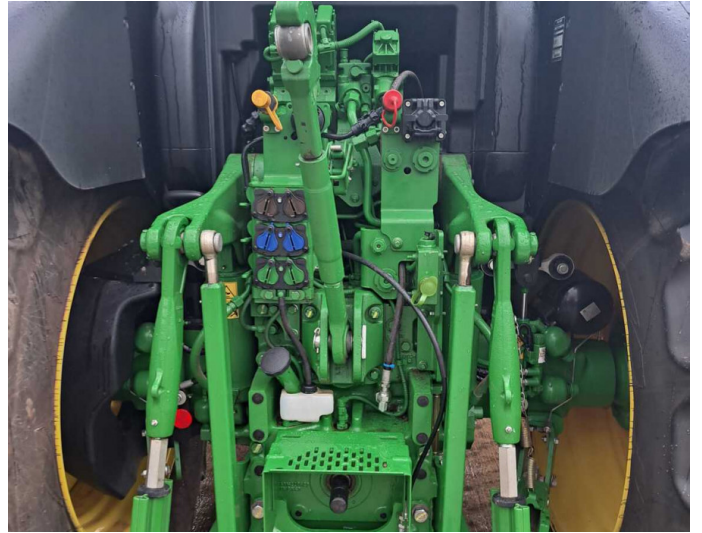

## Product Description:

50K AUTOPOWR, COMMANDPRO G5PLUS  
COMMANDCENTER PREM SEAT, PREM RADIO  
155L/MIN HYD PUMP, E-SCV 2F + 2 540/540E/1000  
PTO, 3 X ESCV 650/65R38 540/65R28 HYD IPM, PICK UP  
HITCH PREMIUM LIGHTING PACKAGE C/W 643M  
LOADER AVAILABLE APRIL 2025

## Product Details

**Stock Number:** 11039940

**Manufacturer:** John Deere

**Model:** 6R 185

**Year:** 2024

**Operation Hours:** 1130

**Location:** Evesham

Contact Nick on [nick.apperley@tallisamos.co.uk](mailto:nick.apperley@tallisamos.co.uk) or 07508 076998 to discuss flexible finance options on this machine.