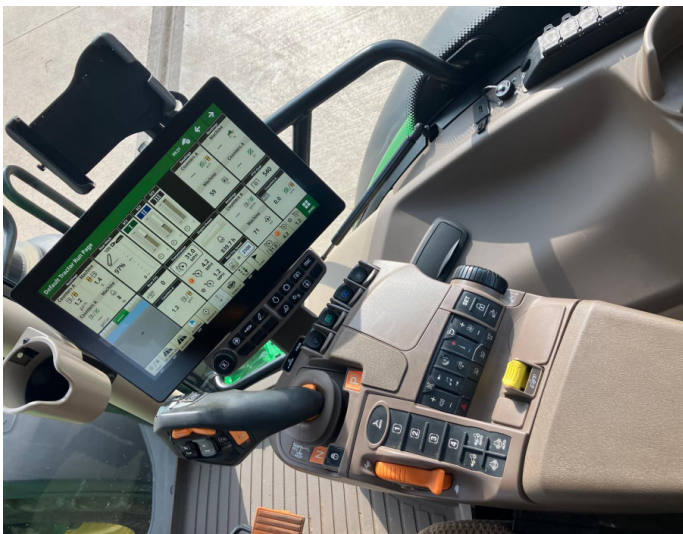

John Deere 6R 185

Product Price:

£126,950.00 exc VAT

Product Description:

50K AUTOPOWR, COMMANDPRO G5PLUS C.C, AUTOTRAC READY PREM SEAT, PREM RADIO 155L/MIN HYD PUMP, 3 X SCV 540/540E/1000 PTO, HYD IPM 650/65R38 540/65R28 PICK UP HITCH, PREM LIGHT PACKAGE

Product Details

Stock Number: 11039935

Manufacturer: John Deere

Model: 6R 185

Year: 2024

Location: Evesham

Contact Nick on nick.apperley@tallisamos.co.uk or 07508 076998 to discuss flexible finance options on this machine.