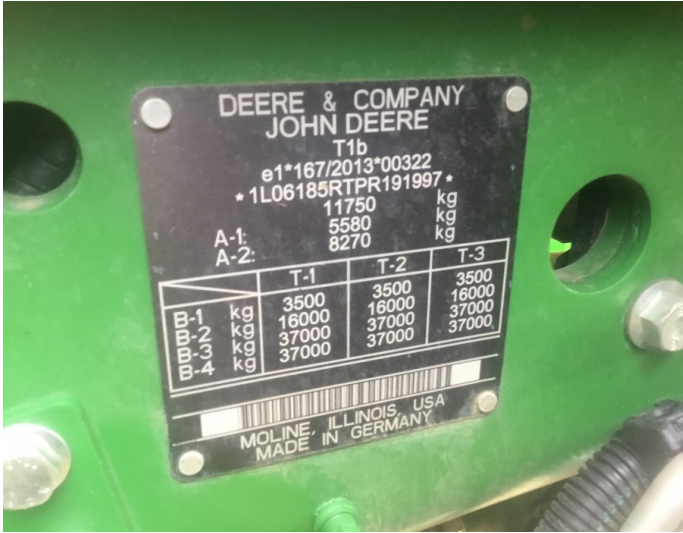

John Deere 6R 185

Product Price:

£135,000.00 exc VAT

Product Description:

EX DEMO 50K AUTOPOWR, COMMAND PRO, TLS & CAB, 4 ESCVS, 155L/MIN HYD PUMP, 650/65R42 600/65R28, REVERSING FAN, HYD TOP LINK, FRONT LINKS & PTO, HYD IPM, ULTIMATE LIGHTS, DUAL BEACONS, AIR BRAKES, POWERGUARD UNTIL 05/06/26 OR 3000HRS (WHICHEVER COMES FIRST)

Product Details

Stock Number: 31033441

Manufacturer: John Deere

Model: 6R 185

Year: 2023

Operation Hours: 502

Location: Leominster

Contact Nick on nick.apperley@tallisamos.co.uk or 07508 076998 to discuss flexible finance options on this machine.