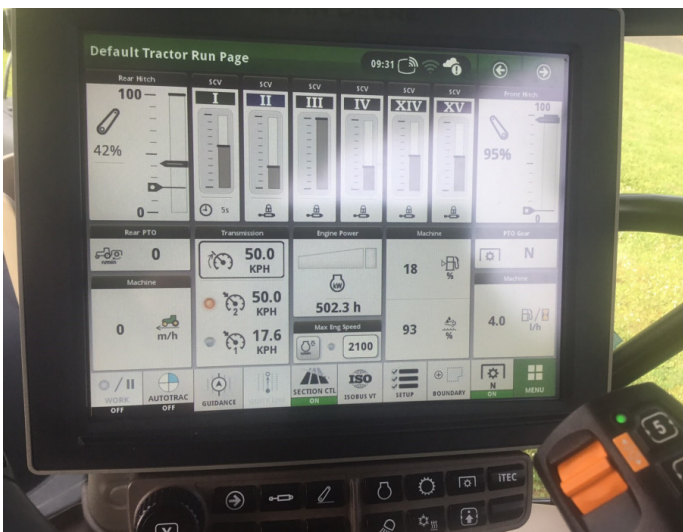

John Deere 6R 185

Product Price:

£135,000.00 exc VAT

Product Description:

EX DEMO 50K AUTOPOWR, COMMAND PRO, TLS & CAB, 4 ESCVS, 155L/MIN HYD PUMP, 650/65R42 600/65R28, REVERSING FAN, HYD TOP LINK, FRONT LINKS & PTO, HYD IPM, ULTIMATE LIGHTS, DUAL BEACONS, AIR BRAKES, POWERGUARD UNTIL 05/06/26 OR 3000HRS (WHICHEVER COMES FIRST)

Product Details

Stock Number: 31033441

Manufacturer: John Deere

Model: 6R 185

Year: 2023

Operation Hours: 502

Location: Leominster

Contact Nick on nick.apperley@tallisamos.co.uk or 07508 076998 to discuss flexible finance options on this machine.