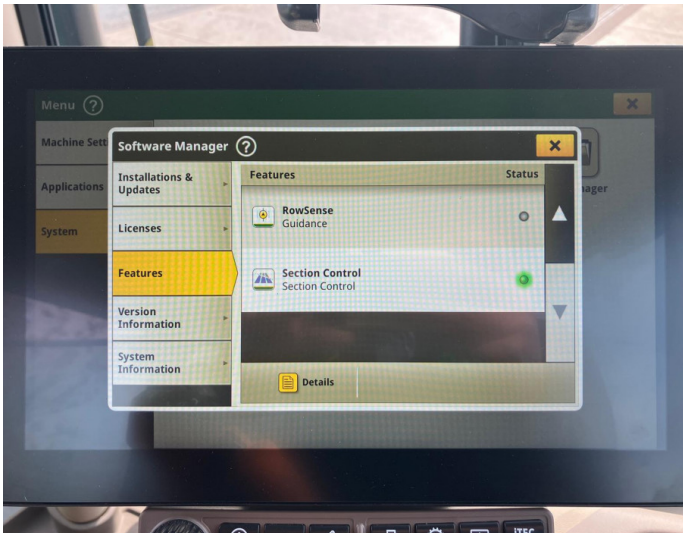

John Deere 6R 185

Product Price:

£126,950.00 exc VAT

Product Description:

50K AUTOPOWR, COMMANDPRO G5PLUS C.C, AUTOTRAC READY PREM SEAT, PREM RADIO 155L/MIN HYD PUMP, 3 X SCV 540/540E/1000 PTO, HYD IPM 650/65R38 540/65R28 PICK UP HITCH, PREM LIGHT PACKAGE

Product Details

Stock Number: 11039935

Manufacturer: John Deere

Model: 6R 185

Year: 2024

Location: Evesham

Contact Nick on nick.apperley@tallisamos.co.uk or 07508 076998 to discuss flexible finance options on this machine.