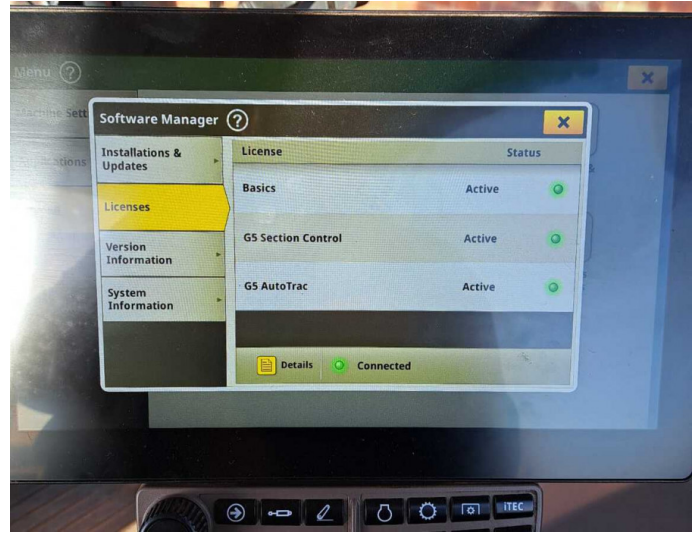

Product Details

Stock Number: 61039946

Manufacturer: John Deere

Model: 6R 185

Year: 2024

Operation Hours: 922

Location: Llanllwni

Contact Nick on nick.apperley@tallisamos.co.uk or 07508 076998 to discuss flexible finance options on this machine.