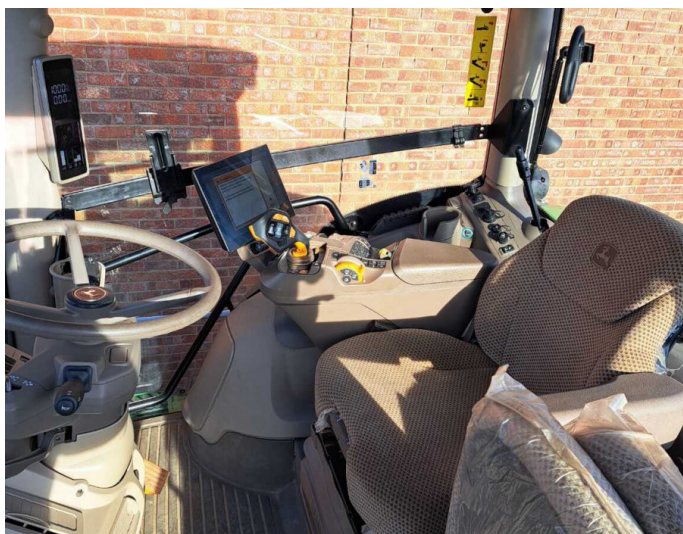

John Deere 6R 185

Product Price:

£122,950.00 exc VAT

Product Description:

50K AUTOPOWR, COMMANDPRO G5PLUS C.C, PREM SEAT PREM RADIO, CAB SUSPENSION 3 X SCV, 540/540E/1000 PTO 155 L/MIN HYD PUMP, HYD IPM 650/65R38 540/65R28 PICK UP HITCH, PREMIUM FRONT HITCH PACKAGE, PREM LIGHT PACKAGE

Product Details

Stock Number: 61039946

Manufacturer: John Deere

Model: 6R 185

Year: 2024

Operation Hours: 922

Location: Llanllwni

Contact Nick on nick.apperley@tallisamos.co.uk or 07508 076998 to discuss flexible finance options on this machine.