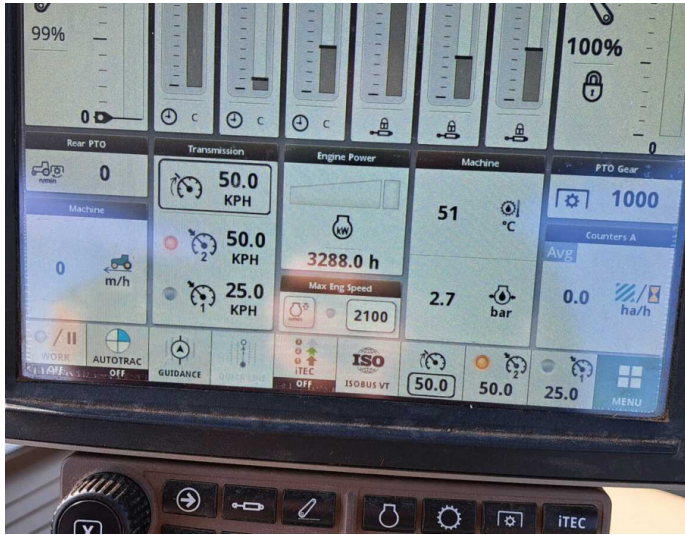

John Deere 6250R

Product Price:

£121,000.00 exc VAT

Product Description:

50K AUTOPOWR, COMMAND PRO, TLS & CAB, A/T READY, 5 ESCVS, 160L/MIN HYD PUMP, PREM SEAT, 650/85R38 600/70R30, FRONT LINKS, AUTO CLIMATE CONTROL, ULTIMATE LIGHTS, DUAL BEACONS, AIR BRAKES

Product Details

Stock Number: 61036629

Manufacturer: John Deere

Model: 6250R

Year: 2018

Operation Hours: 3288

Location: Allscott

Contact Nick on nick.apperley@tallisamos.co.uk or 07508 076998 to discuss flexible finance options on this machine.