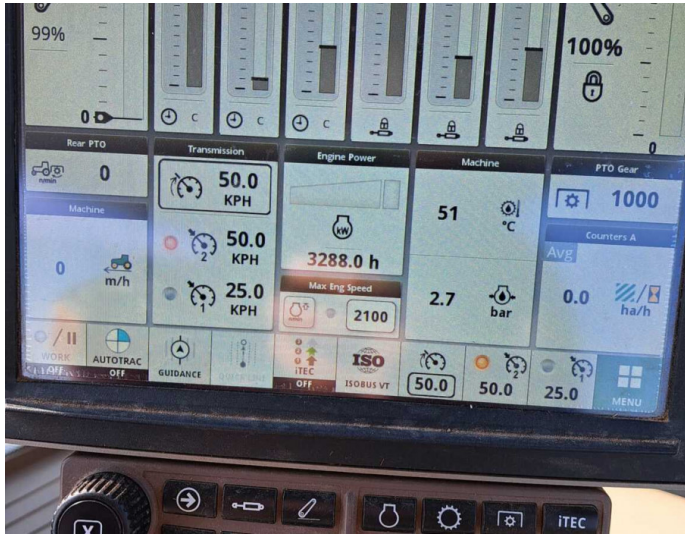

## Product Description:

50K AUTOPOWR, COMMAND PRO, TLS & CAB, A/T READY, 5 ESCVS, 160L/MIN HYD PUMP, PREM SEAT, 650/85R38 600/70R30, FRONT LINKS, AUTO CLIMATE CONTROL, ULTIMATE LIGHTS, DUAL BEACONS, AIR BRAKES

## Product Details

**Stock Number:** 61036629

**Manufacturer:** John Deere

**Model:** 6250R

**Year:** 2018

**Operation Hours:** 3288

**Location:** Allscott

Contact Nick on [nick.apperley@tallisamos.co.uk](mailto:nick.apperley@tallisamos.co.uk) or 07508 076998 to discuss flexible finance options on this machine.