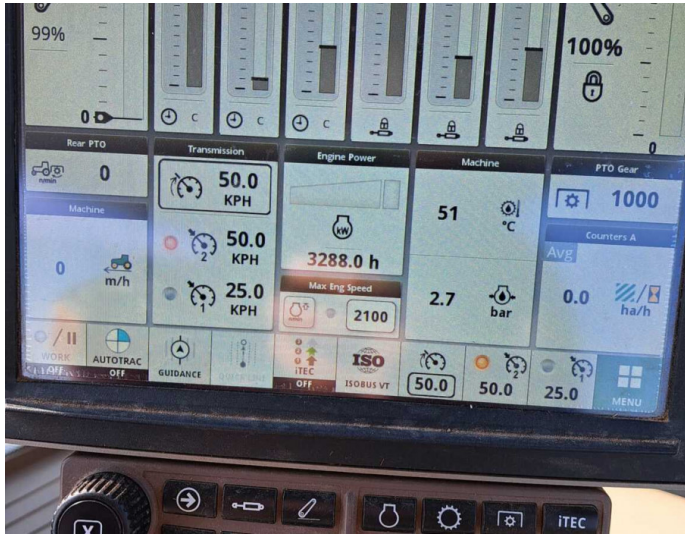

EVESHAM
Hinton on the Green
Evesham
Worcestershire
WR11 2QT
T: +44 (0) 1386 48600

LEOMINSTER
Southern Avenue
Leominster
Herefordshire
HR6 0QB
T: +44 (0) 1568 613434

NARBERTH
Redstone Road
Narberth
Pembrokeshire
SA67 7ES
T: +44 (0) 1834 860202