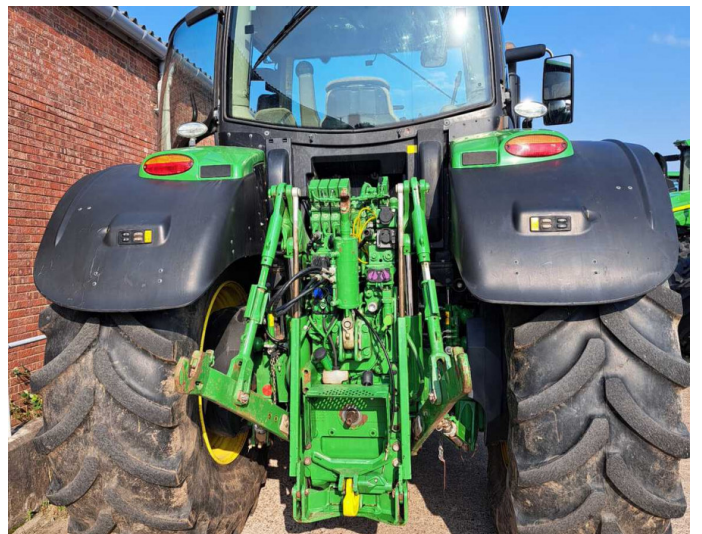

# John Deere 6250R

## Product Description:

50K AUTOPOWR, COMMAND PRO, TLS & CAB, A/T READY, 5 ESCVS, 160L/MIN HYD PUMP, PREM SEAT, 650/85R38 600/70R30, FRONT LINKS, AUTO CLIMATE CONTROL, ULTIMATE LIGHTS, DUAL BEACONS, AIR BRAKES

## Product Details

**Stock Number:** 61036629

**Manufacturer:** John Deere

**Model:** 6250R

**Year:** 2018

**Operation Hours:** 3288

**Location:** Allscott

Contact Nick on [nick.apperley@tallisamos.co.uk](mailto:nick.apperley@tallisamos.co.uk) or 07508 076998 to discuss flexible finance options on this machine.