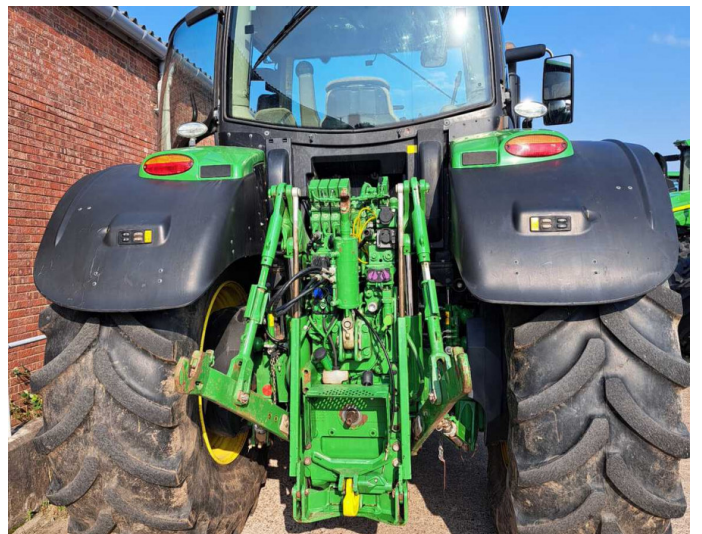

John Deere 6250R

Product Price:

£121,000.00 exc VAT

Product Description:

50K AUTOPOWR, COMMAND PRO, TLS & CAB, A/T READY, 5 ESCVS, 160L/MIN HYD PUMP, PREM SEAT, 650/85R38 600/70R30, FRONT LINKS, AUTO CLIMATE CONTROL, ULTIMATE LIGHTS, DUAL BEACONS, AIR BRAKES

Product Details

Stock Number: 61036629

Manufacturer: John Deere

Model: 6250R

Year: 2018

Operation Hours: 3337

Location: Allscott

Contact Nick on nick.apperley@tallisamos.co.uk or 07508 076998 to discuss flexible finance options on this machine.