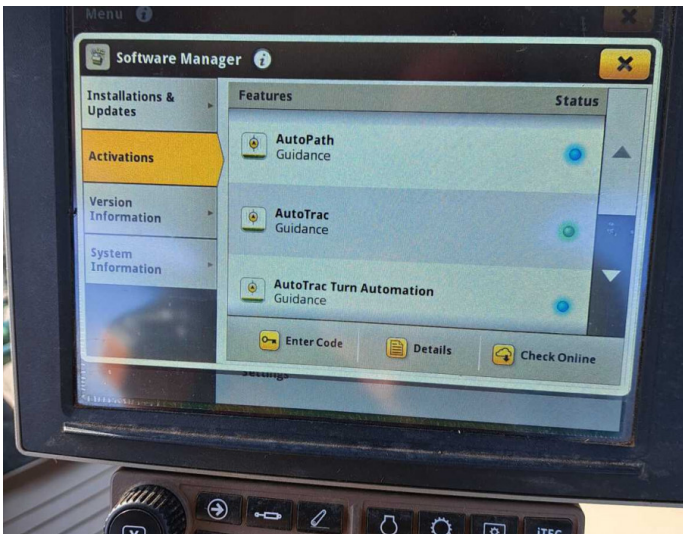

## Product Description:

50K AUTOPOWR, COMMAND PRO, TLS & CAB, A/T READY, 5 ESCVS, 160L/MIN HYD PUMP, PREM SEAT, 650/85R38 600/70R30, FRONT LINKS, AUTO CLIMATE CONTROL, ULTIMATE LIGHTS, DUAL BEACONS, AIR BRAKES

## Product Details

**Stock Number:** 61036629

**Manufacturer:** John Deere

**Model:** 6250R

**Year:** 2018

**Operation Hours:** 3288

**Location:** Allscott

Contact Nick on [nick.apperley@tallisamos.co.uk](mailto:nick.apperley@tallisamos.co.uk) or 07508 076998 to discuss flexible finance options on this machine.