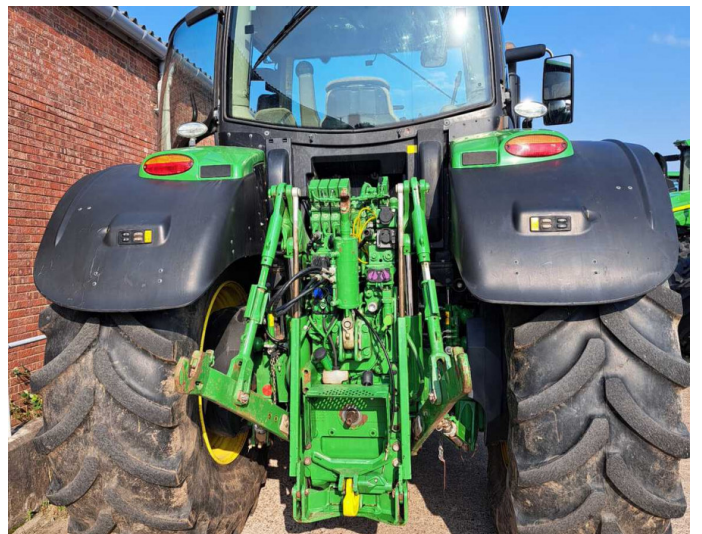

John Deere 6250R

Product Price:

£121,000.00 exc VAT

Product Description:

3+33 @ 4.95% ON 75% OF SELLING PRICE 50K
AUTOPOWR, COMMAND PRO, TLS & CAB, A/T READY, 5
ESCVS, 160L/MIN HYD PUMP, PREM SEAT, 650/85R38
600/70R30, FRONT LINKS, AUTO CLIMATE CONTROL,
ULTIMATE LIGHTS, DUAL BEACONS, AIR BRAKES

Product Details

Stock Number: 61036629

Manufacturer: John Deere

Model: 6250R

Year: 2018

Operation Hours: 3288

Location: Allscott

Contact Nick on nick.apperley@tallisamos.co.uk or 07508 076998 to discuss flexible finance options on this machine.