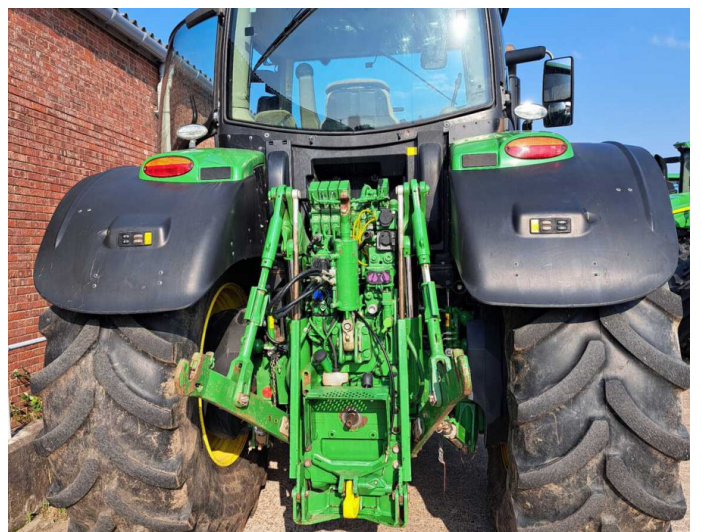

John Deere 6250R

Product Price:

£121,000.00 exc VAT

Product Description:

50K AUTOPOWR, COMMAND PRO, TLS & CAB, A/T READY, 5 ESCVS, 160L/MIN HYD PUMP, PREM SEAT, 650/85R38 600/70R30, FRONT LINKS, AUTO CLIMATE CONTROL, ULTIMATE LIGHTS, DUAL BEACONS, AIR BRAKES

Product Details

Stock Number: 61036629

Manufacturer: John Deere

Model: 6250R

Year: 2018

Operation Hours: 3288

Location: Allscott

Contact Nick on nick.apperley@tallisamos.co.uk or 07508 076998 to discuss flexible finance options on this machine.