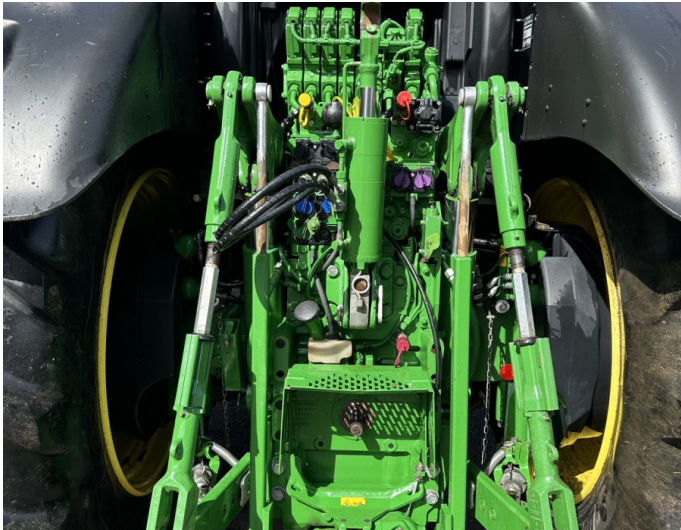

John Deere 6250R

Product Price:

£135,000.00 exc VAT

Product Description:

50K AUTOPOWR, COMMAND PRO, ULTIMATE EDITION, A/T READY W/ACTIVATION, PREM SEAT, 5 ESCVS, 160L/MIN HYD PUMP, HYD TOP LINK, 710/70R42 600/70R30, AUTO CLIMATE CONTROL, FRONT LINKS, DUAL BEACONS, ULTIMATE LIGHTS, AIR BRAKES

Product Details

Stock Number: 61038060

Manufacturer: John Deere

Model: 6250R

Year: 2022

Operation Hours: 3926

Location: Allscott

Contact Nick on nick.apperley@tallisamos.co.uk or 07508 076998 to discuss flexible finance options on this machine.