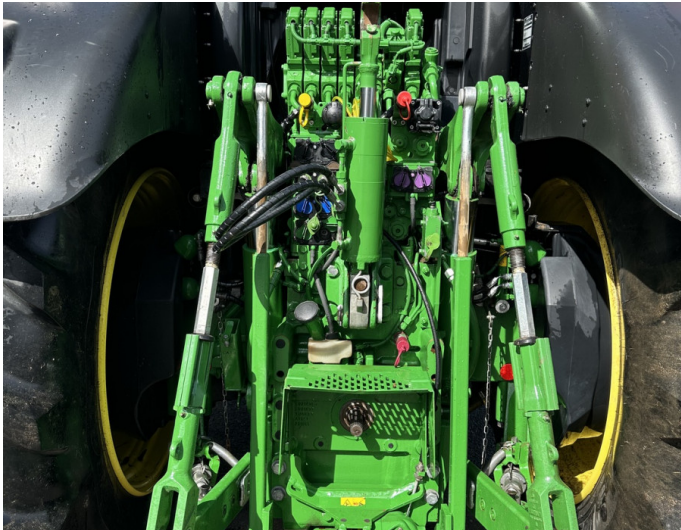

John Deere 6250R

Product Price:

£124,950.00 exc VAT

Product Description:

50K AUTOPOWR, COMMAND PRO, ULTIMATE EDITION, A/T READY W/ACTIVATION, PREM SEAT, 5 ESCVS, 160L/MIN HYD PUMP, HYD TOP LINK, 710/70R42 600/70R30, AUTO CLIMATE CONTROL, FRONT LINKS, DUAL BEACONS, ULTIMATE LIGHTS, AIR BRAKES

Product Details

Stock Number: 61038060

Manufacturer: John Deere

Model: 6250R

Year: 2022

Operation Hours: 4569

Location: Allscott

Contact Nick on nick.apperley@tallisamos.co.uk or 07508 076998 to discuss flexible finance options on this machine.