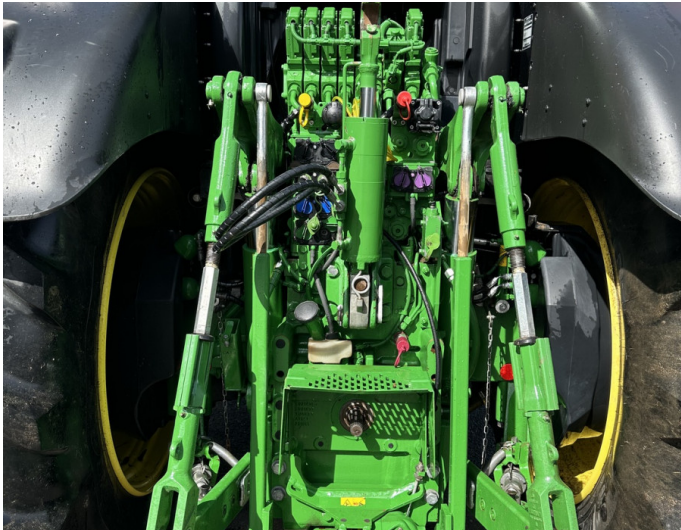

John Deere 6250R

Product Price:

£135,000.00 exc VAT

Product Description:

3+33 @ 4.95% ON 75% OF SELLING PRICE 50K AUTOPOWR, COMMAND PRO, ULTIMATE EDITION, A/T READY W/ACTIVATION, PREM SEAT, 5 ESCVS, 160L/MIN HYD PUMP, HYD TOP LINK, 710/70R42 600/70R30, AUTO CLIMATE CONTROL, FRONT LINKS, DUAL BEACONS, ULTIMATE LIGHTS, AIR BRAKES

Product Details

Stock Number: 61038060

Manufacturer: John Deere

Model: 6250R

Year: 2022

Operation Hours: 3926

Location: Allscott

Contact Nick on nick.apperley@tallisamos.co.uk or 07508 076998 to discuss flexible finance options on this machine.