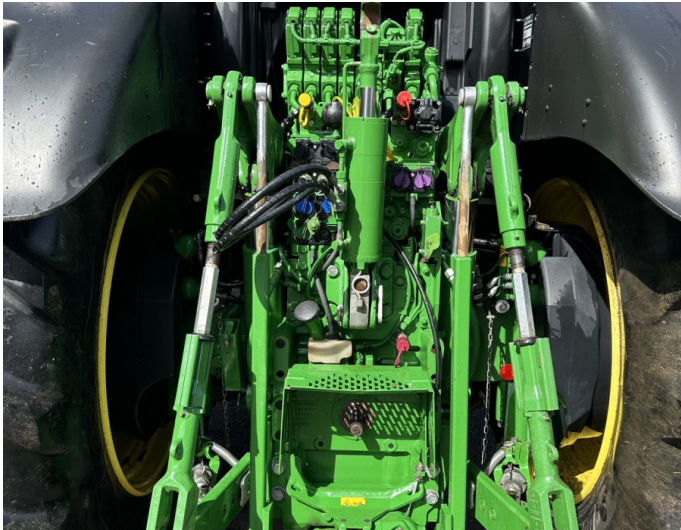

John Deere 6250R

Product Price:

£135,000.00 exc VAT

Product Description:

50K AUTOPOWR, COMMAND PRO, ULTIMATE EDITION, A/T READY W/ACTIVATION, PREM SEAT, 5 ESCVS, 160L/MIN HYD PUMP, HYD TOP LINK, 710/70R42 600/70R30, AUTO CLIMATE CONTROL, FRONT LINKS, DUAL BEACONS, ULTIMATE LIGHTS, AIR BRAKES

Product Details

Stock Number: 61038060

Manufacturer: John Deere

Model: 6250R

Year: 2022

Operation Hours: 4339

Location: Allscott

Contact Nick on nick.apperley@tallisamos.co.uk or 07508 076998 to discuss flexible finance options on this machine.