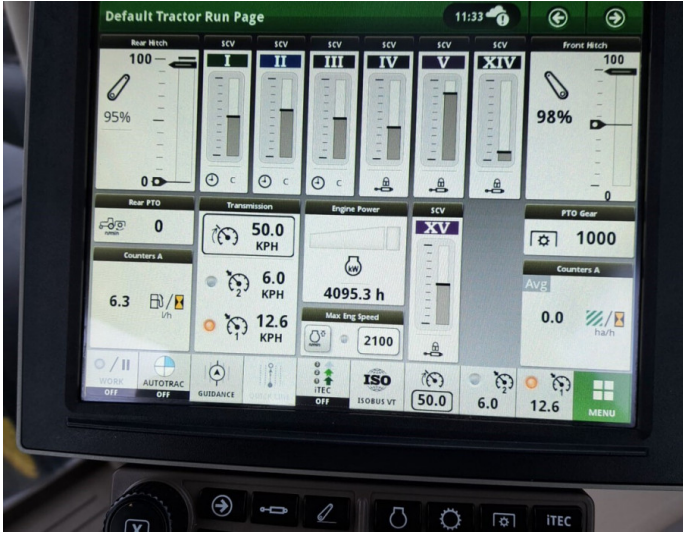

## Product Description:

50K AUTOPOWR, COMMAND PRO, ULTIMATE EDITION, A/T READY W/ACTIVATION, TLS & CAB, 160L/MIN HYD PUMP, 5 ESCVS, 710/70R42 600/70R30, HYD TOP LINK, FRONT LINKS & PTO, CHROME EXHAUST, AUTO CLIMATE CONTROL, LEATHER STEERING WHEEL, ULTIMATE LIGHTS, ABS, DUAL BEACONS, AIR BRAKES

## Product Details

**Stock Number:** 61037029

**Manufacturer:** John Deere

**Model:** 6250R

**Year:** 2021

**Operation Hours:** 4092

**Location:** Allscott

Contact Nick on [nick.apperley@tallisamos.co.uk](mailto:nick.apperley@tallisamos.co.uk) or 07508 076998 to discuss flexible finance options on this machine.