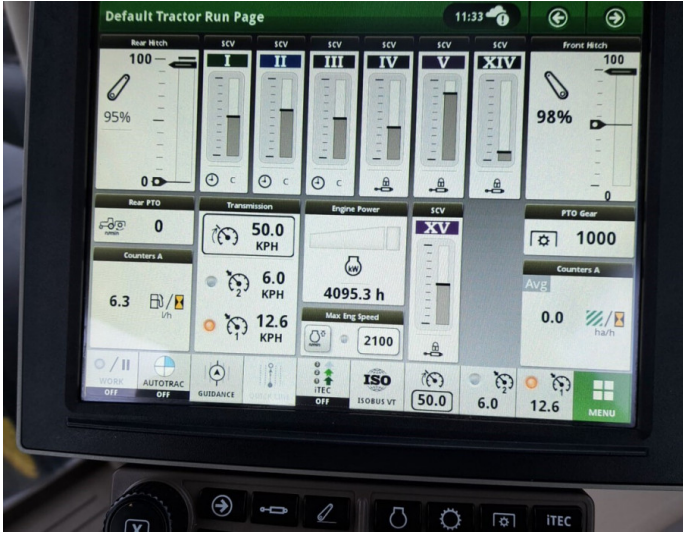

John Deere 6250R

Product Price:

£114,950.00 exc VAT

Product Description:

50K AUTOPOWR, COMMAND PRO, ULTIMATE EDITION, A/T READY W/ACTIVATION, TLS & CAB, 160L/MIN HYD PUMP, 5 ESCVS, 710/70R42 600/70R30, HYD TOP LINK, FRONT LINKS & PTO, CHROME EXHAUST, AUTO CLIMATE CONTROL, LEATHER STEERING WHEEL, ULTIMATE LIGHTS, ABS, DUAL BEACONS, AIR BRAKES

Product Details

Stock Number: 61037029

Manufacturer: John Deere

Model: 6250R

Year: 2021

Operation Hours: 4097

Location: Kemble

Contact Nick on nick.apperley@tallisamos.co.uk or 07508 076998 to discuss flexible finance options on this machine.