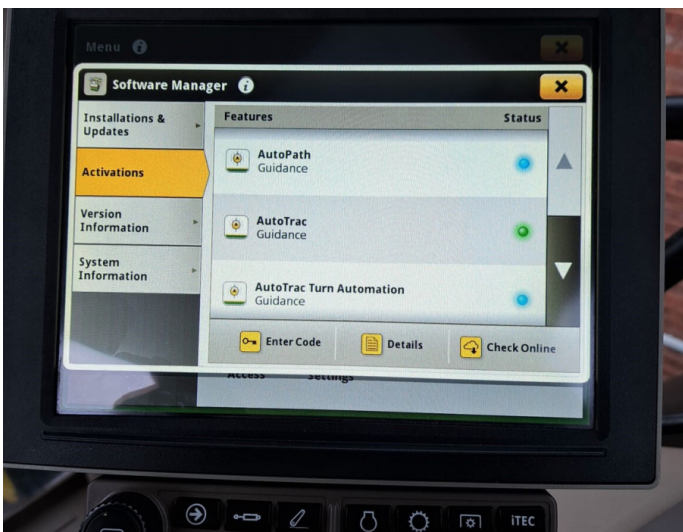

John Deere 6250R

Product Price:

£114,950.00 exc VAT

Product Description:

50K AUTOPOWR, COMMAND PRO, ULTIMATE EDITION, A/T READY W/ACTIVATION, TLS & CAB, 160L/MIN HYD PUMP, 5 ESCVS, 710/70R42 600/70R30, HYD TOP LINK, FRONT LINKS & PTO, CHROME EXHAUST, AUTO CLIMATE CONTROL, LEATHER STEERING WHEEL, ULTIMATE LIGHTS, ABS, DUAL BEACONS, AIR BRAKES

Product Details

Stock Number: 61037029

Manufacturer: John Deere

Model: 6250R

Year: 2021

Operation Hours: 4097

Location: Kemble

Contact Nick on nick.apperley@tallisamos.co.uk or 07508 076998 to discuss flexible finance options on this machine.