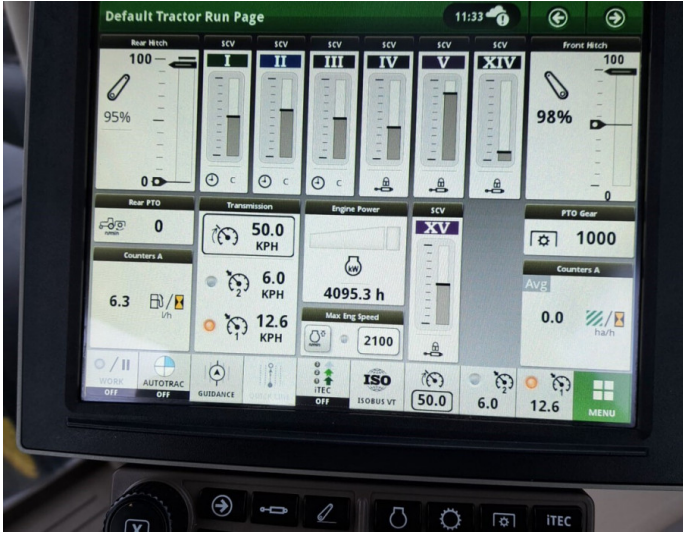

John Deere 6250R

Product Price:

£119,950.00 exc VAT

Product Description:

3+33 @ 4.95% ON 75% OF SELLING PRICE 50K AUTOPOWR, COMMAND PRO, ULTIMATE EDITION, A/T READY W/ACTIVATION, TLS & CAB, 160L/MIN HYD PUMP, 5 ESCVS, 710/70R42 600/70R30, HYD TOP LINK, FRONT LINKS & PTO, CHROME EXHAUST, AUTO CLIMATE CONTROL, LEATHER STEERING WHEEL, ULTIMATE LIGHTS, ABS, DUAL BEACONS, AIR BRAKES

Product Details

Stock Number: 61037029

Manufacturer: John Deere

Model: 6250R

Year: 2021

Operation Hours: 4092

Location: Allscott

Contact Nick on nick.apperley@tallisamos.co.uk or 07508 076998 to discuss flexible finance options on this machine.