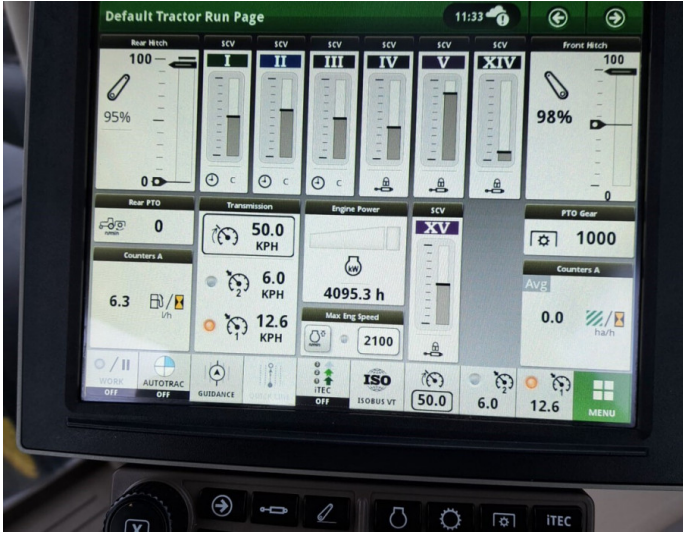

John Deere 6250R

Product Price:

£119,950.00 exc VAT

Product Description:

50K AUTOPOWR, COMMAND PRO, ULTIMATE EDITION, A/T READY W/ACTIVATION, TLS & CAB, 160L/MIN HYD PUMP, 5 ESCVS, 710/70R42 600/70R30, HYD TOP LINK, FRONT LINKS & PTO, CHROME EXHAUST, AUTO CLIMATE CONTROL, LEATHER STEERING WHEEL, ULTIMATE LIGHTS, ABS, DUAL BEACONS, AIR BRAKES

Product Details

Stock Number: 61037029

Manufacturer: John Deere

Model: 6250R

Year: 2021

Operation Hours: 4092

Location: Allscott

Contact Nick on nick.apperley@tallisamos.co.uk or 07508 076998 to discuss flexible finance options on this machine.