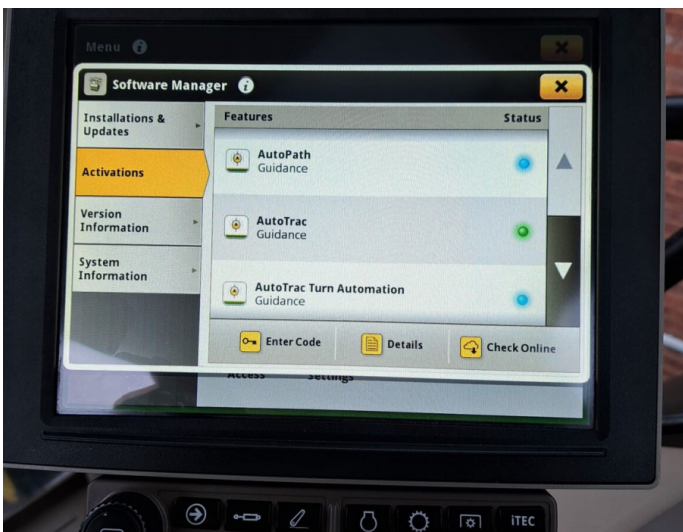

## Product Description:

50K AUTOPOWR, COMMAND PRO, ULTIMATE EDITION, A/T READY W/ACTIVATION, TLS & CAB, 160L/MIN HYD PUMP, 5 ESCVS, 710/70R42 600/70R30, HYD TOP LINK, FRONT LINKS & PTO, CHROME EXHAUST, AUTO CLIMATE CONTROL, LEATHER STEERING WHEEL, ULTIMATE LIGHTS, ABS, DUAL BEACONS, AIR BRAKES

## Product Details

**Stock Number:** 61037029

**Manufacturer:** John Deere

**Model:** 6250R

**Year:** 2021

**Operation Hours:** 4092

**Location:** Allscott

Contact Nick on [nick.apperley@tallisamos.co.uk](mailto:nick.apperley@tallisamos.co.uk) or 07508 076998 to discuss flexible finance options on this machine.