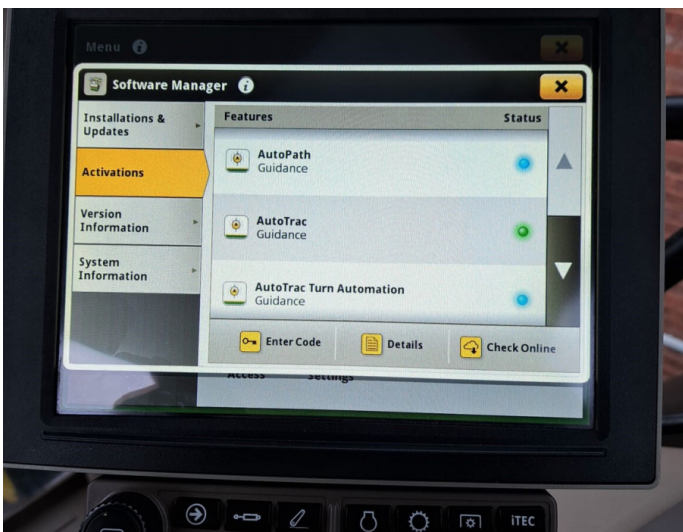

John Deere 6250R

Product Price:

£119,950.00 exc VAT

Product Description:

3+33 @ 4.95% ON 75% OF SELLING PRICE 50K AUTOPOWR, COMMAND PRO, ULTIMATE EDITION, A/T READY W/ACTIVATION, TLS & CAB, 160L/MIN HYD PUMP, 5 ESCVS, 710/70R42 600/70R30, HYD TOP LINK, FRONT LINKS & PTO, CHROME EXHAUST, AUTO CLIMATE CONTROL, LEATHER STEERING WHEEL, ULTIMATE LIGHTS, ABS, DUAL BEACONS, AIR BRAKES

Product Details

Stock Number: 61037029

Manufacturer: John Deere

Model: 6250R

Year: 2021

Operation Hours: 4092

Location: Allscott

Contact Nick on nick.apperley@tallisamos.co.uk or 07508 076998 to discuss flexible finance options on this machine.