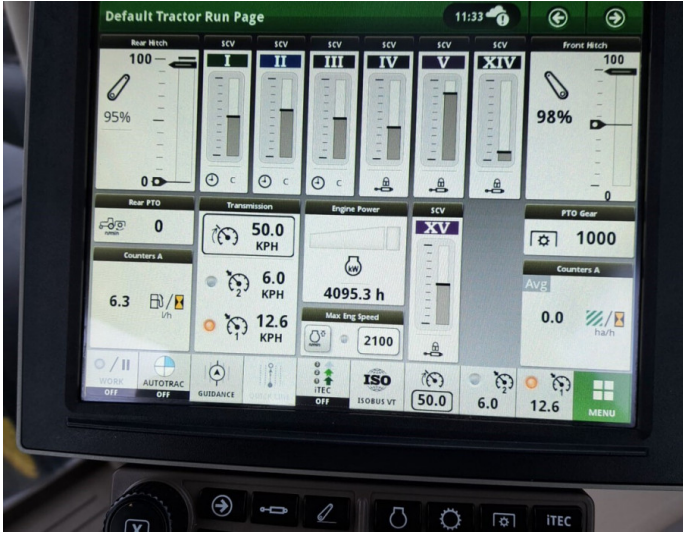

EVESHAM
Hinton on the Green
Evesham
Worcestershire
WR11 2QT
T: +44 (0) 1386 48600

LEOMINSTER
Southern Avenue
Leominster
Herefordshire
HR6 0QB
T: +44 (0) 1568 613434

NARBERTH
Redstone Road
Narberth
Pembrokeshire
SA67 7ES
T: +44 (0) 1834 860202