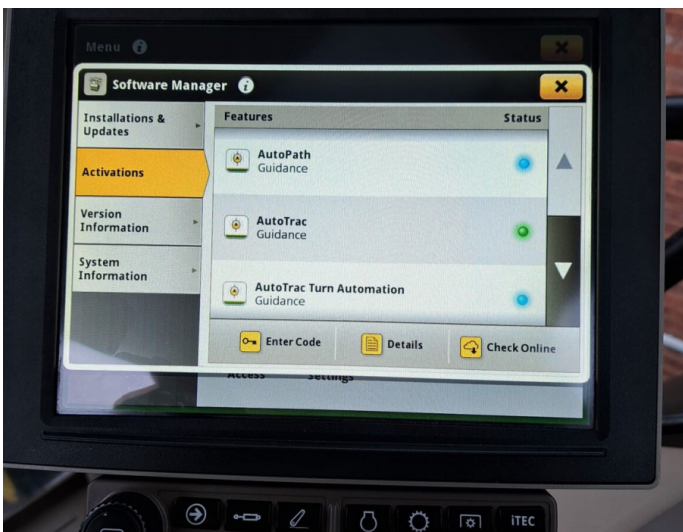

EVESHAM
Hinton on the Green
Evesham
Worcestershire
WR11 2QT
T: +44 (0) 1386 48600

LEOMINSTER
Southern Avenue
Leominster
Herefordshire
HR6 0QB
T: +44 (0) 1568 613434

NARBERTH
Redstone Road
Narberth
Pembrokeshire
SA67 7ES
T: +44 (0) 1834 860202