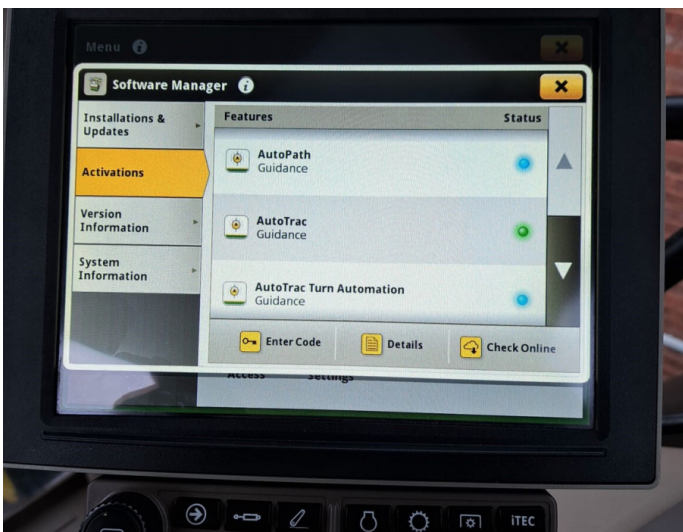

John Deere 6250R

Product Price:

£119,950.00 exc VAT

Product Description:

50K AUTOPOWR, COMMAND PRO, ULTIMATE EDITION, A/T READY W/ACTIVATION, TLS & CAB, 160L/MIN HYD PUMP, 5 ESCVS, 710/70R42 600/70R30, HYD TOP LINK, FRONT LINKS & PTO, CHROME EXHAUST, AUTO CLIMATE CONTROL, LEATHER STEERING WHEEL, ULTIMATE LIGHTS, ABS, DUAL BEACONS, AIR BRAKES

Product Details

Stock Number: 61037029

Manufacturer: John Deere

Model: 6250R

Year: 2021

Operation Hours: 4092

Location: Allscott

Contact Nick on nick.apperley@tallisamos.co.uk or 07508 076998 to discuss flexible finance options on this machine.