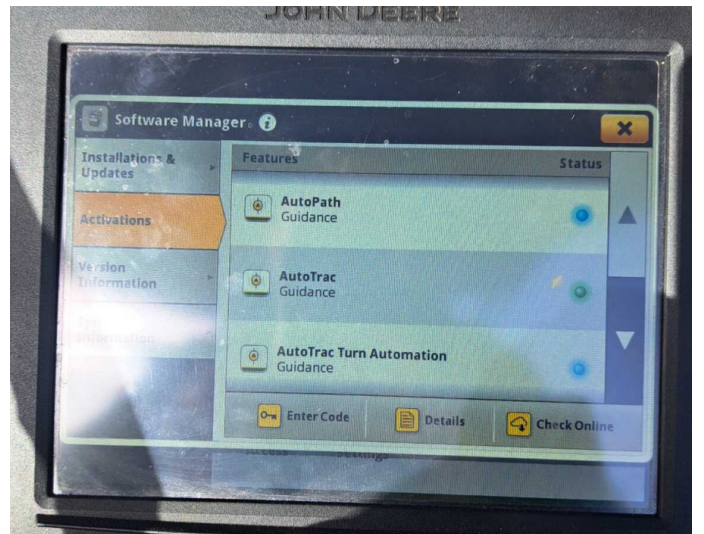

## Product Description:

50K AUTOPOWR, PREMIUM EDITION, A/T READY W/ACTIVATION, 4 ESCVS, 155L/MIN HYD PUMP, FRONT LINKS & PTO, TLS & CAB, 650/85R38 600/70R28, AUTO CLIMATE CONTROL, ULTIMATE LIGHTS, DUAL BEACONS, AIR BRAKES, AWAITING PREP

## Product Details

**Stock Number:** 61038368

**Manufacturer:** John Deere

**Model:** 6215R

**Year:** 2019

**Operation Hours:** 3800

**Location:** Allscott

Contact Nick on [nick.apperley@tallisamos.co.uk](mailto:nick.apperley@tallisamos.co.uk) or 07508 076998 to discuss flexible finance options on this machine.