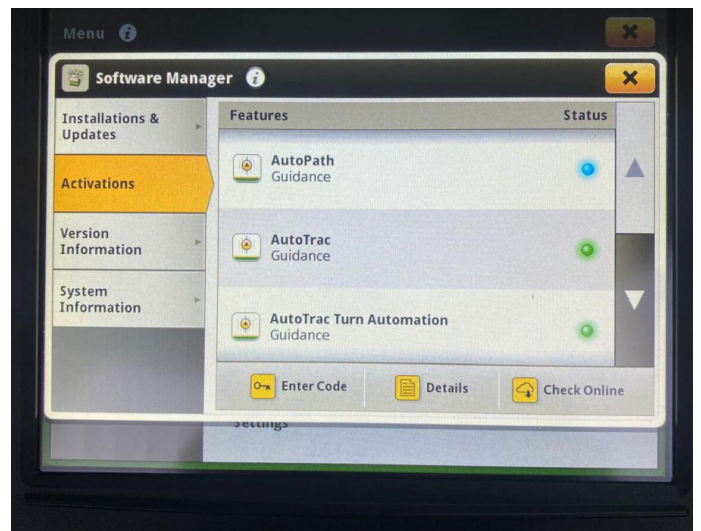

## Product Description:

50K AUTOPOWR, PREMIUM EDITION, A/T READY W/ACTIVATION, TLS & CAB, 5 ESCVS, 155L/MIN HYD PUMP, PREM SEAT, HYD TOP LINK, 650/85R38 600/70R28, AUTO CLIMATE CONTROL, LEATHER STEERING WHEEL, FRONT LINKS & PTO, ULTIMATE LIGHTS, DUAL BEACONS, AIR BRAKES, DUE IN EARLY APRIL, AWAITING PREP

## Product Details

**Stock Number:** 61037408

**Manufacturer:** John Deere

**Model:** 6215R

**Year:** 2022

**Operation Hours:** 3223

**Location:** Allscott

Contact Nick on [nick.apperley@tallisamos.co.uk](mailto:nick.apperley@tallisamos.co.uk) or 07508 076998 to discuss flexible finance options on this machine.