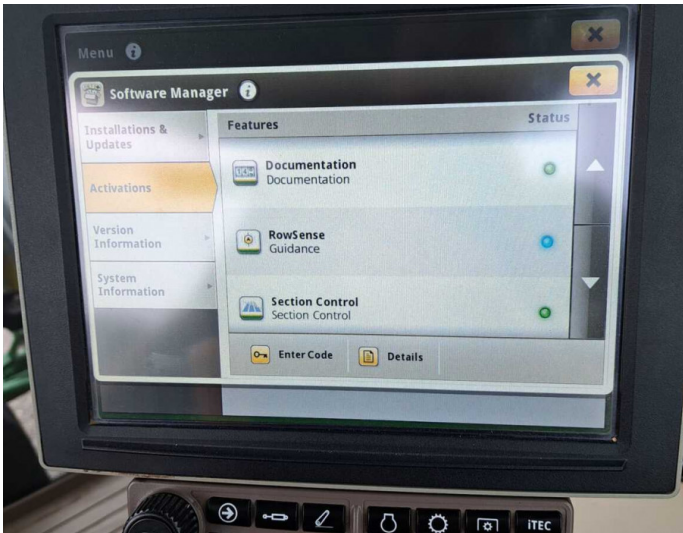

Product Details

Stock Number: 11037236

Manufacturer: John Deere

Model: 6215R

Year: 2017

Operation Hours: 4352

Location: Kemble

Contact Nick on nick.apperley@tallisamos.co.uk or 07508 076998 to discuss flexible finance options on this machine.