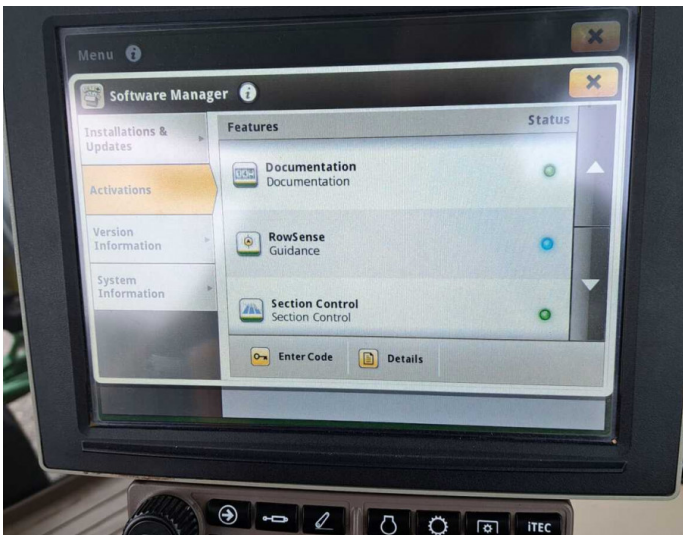

## Product Description:

50K DIRECT DRIVE, PREMIUM EDITION, A/T READY W/ACTIVATION, FRONT LINKS, 5 ESCVS, 155L/MIN HYD PUMP, TLS & CAB, 650/85R38 600/70R28, AUTO CLIMATE CONTROL, PREM LIGHTS, DUAL BEACONS, AIR BRAKES

## Product Details

**Stock Number:** 11037236

**Manufacturer:** John Deere

**Model:** 6215R

**Year:** 2017

**Operation Hours:** 4369

**Location:** Kemble

Contact Nick on [nick.apperley@tallisamos.co.uk](mailto:nick.apperley@tallisamos.co.uk) or 07508 076998 to discuss flexible finance options on this machine.