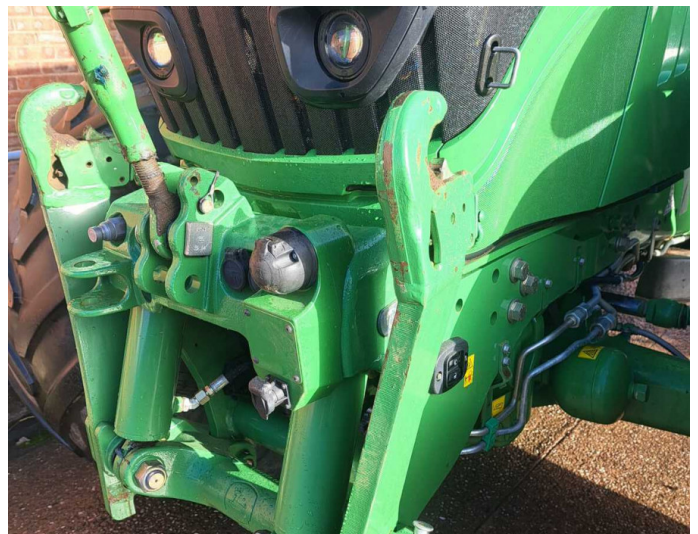

John Deere 6215R

Product Price:

£75,000.00 exc VAT

Product Description:

50K AUTOPOWER, TLS & CAB SUSPENSION, AUTOTRAC READY WITH ACTIVATION, ELECTRIC MIRRORS, 155 L/MIN PUMP, 5 ESCV, HYD TOP LINK, 650/85R38 & 600/70R28 TYRES @ 10%, CLIMATE CONTROL, PREMIUM FRONT LINKAGE, AIR & HYD TRAILER BRAKES, ELECTRIC JOYSTICK.

Product Details

Stock Number: 61039779

Manufacturer: John Deere

Model: 6215R

Year: 2015

Operation Hours: 5001

Location: Allscott

Contact Nick on nick.apperley@tallisamos.co.uk or 07508 076998 to discuss flexible finance options on this machine.