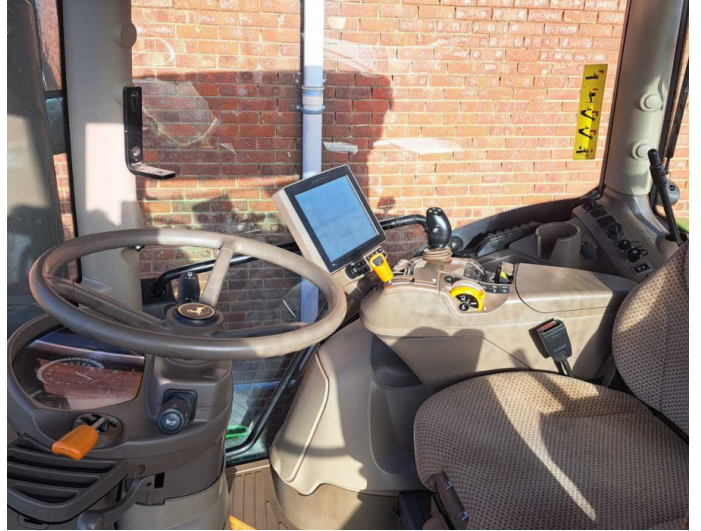

John Deere 6215R

Product Price:

£75,000.00 exc VAT

Product Description:

50K AUTOPOWER, TLS & CAB SUSPENSION, AUTOTRAC READY WITH ACTIVATION, ELECTRIC MIRRORS, 155 L/MIN PUMP, 5 ESCV, HYD TOP LINK, 650/85R38 & 600/70R28 TYRES @ 10%, CLIMATE CONTROL, PREMIUM FRONT LINKAGE, AIR & HYD TRAILER BRAKES, ELECTRIC JOYSTICK.

Product Details

Stock Number: 61039779

Manufacturer: John Deere

Model: 6215R

Year: 2015

Operation Hours: 5001

Location: Allscott

Contact Nick on nick.apperley@tallisamos.co.uk or 07508 076998 to discuss flexible finance options on this machine.