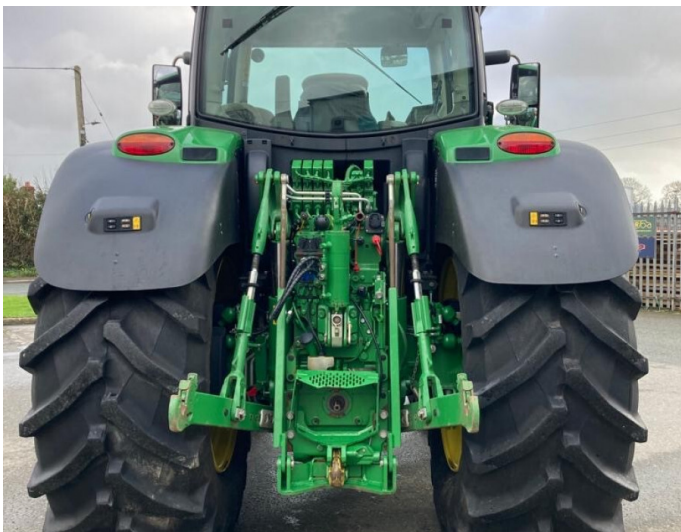

John Deere 6215R

Product Price:

£118,500.00 exc VAT

Product Description:

3+33 @ 4.95% ON 75% OF SELLING PRICE 50K AUTOPOWR, COMMAND PRO, PREMIUM EDITION, TLS & CAB, A/T READY W/ACTIVATION, 4 ESCVS, 155L/MIN HYD PUMP, 710/70R42 600/70R28, HYD TOP LINK, PREM SEAT, FRONT LINKS & PTO, ULTIMATE LIGHTS, DUAL BEACONS, AIR BRAKES

Product Details

Stock Number: 51034770

Manufacturer: John Deere

Model: 6215R

Year: 2020

Operation Hours: 2873

Location: Narberth

Contact Nick on nick.apperley@tallisamos.co.uk or 07508 076998 to discuss flexible finance options on this machine.