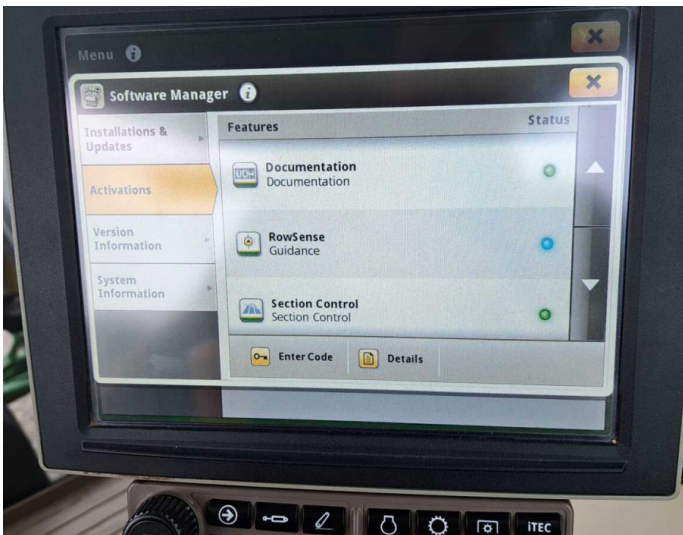

Product Details

Stock Number: 11037236

Manufacturer: John Deere

Model: 6215R

Year: 2017

Operation Hours: 4533

Location: Kemble

Contact Nick on nick.apperley@tallisamos.co.uk or 07508 076998 to discuss flexible finance options on this machine.