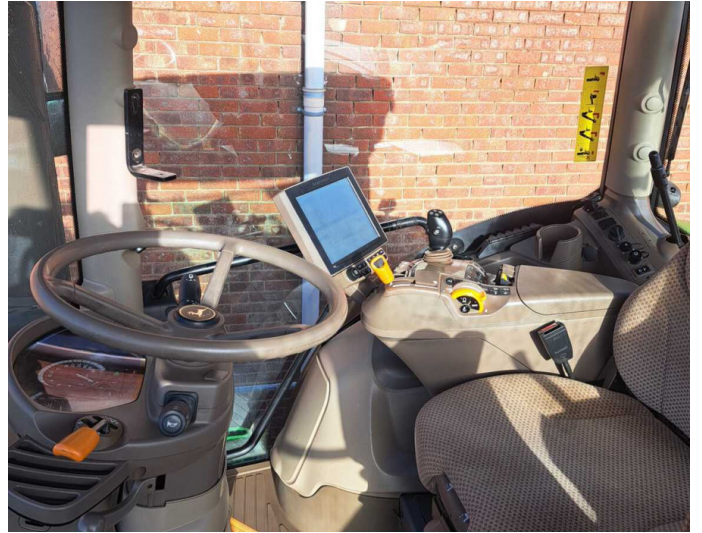

John Deere 6215R

Product Price:

£75,000.00 exc VAT

Product Description:

50K AUTOPOWER, TLS & CAB SUSPENSION, AUTOTRAC READY WITH ACTIVATION, ELECTRIC MIRRORS, 155 L/MIN PUMP, 5 ESCV, HYD TOP LINK, 650/85R38 & 600/70R28 TYRES @ 10%, CLIMATE CONTROL, PREMIUM FRONT LINKAGE, AIR & HYD TRAILER BRAKES, ELECTRIC JOYSTICK.

Product Details

Stock Number: 61039779

Manufacturer: John Deere

Model: 6215R

Year: 2015

Operation Hours: 5001

Location: Allscott

Contact Nick on nick.apperley@tallisamos.co.uk or 07508 076998 to discuss flexible finance options on this machine.