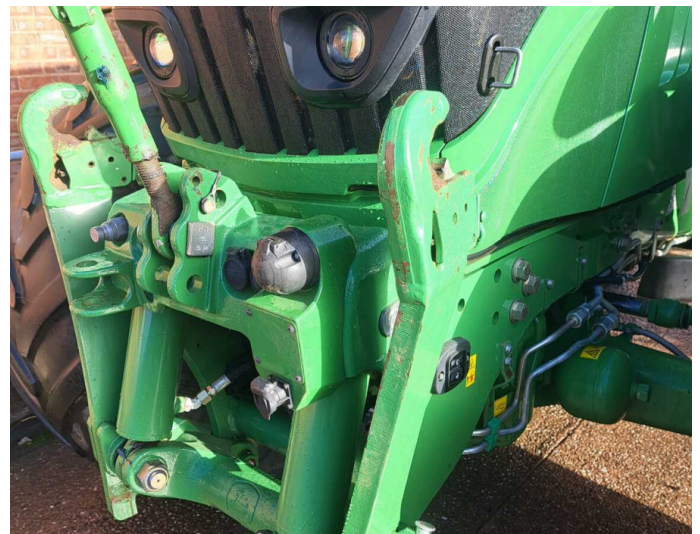

John Deere 6215R

Product Price:

£75,000.00 exc VAT

Product Description:

50K AUTOPOWER, TLS & CAB SUSPENSION, AUTOTRAC READY WITH ACTIVATION, ELECTRIC MIRRORS, 155 L/MIN PUMP, 5 ESCV, HYD TOP LINK, 650/85R38 & 600/70R28 TYRES @ 10%, CLIMATE CONTROL, PREMIUM FRONT LINKAGE, AIR & HYD TRAILER BRAKES, ELECTRIC JOYSTICK.

Product Details

Stock Number: 61039779

Manufacturer: John Deere

Model: 6215R

Year: 2015

Operation Hours: 5001

Location: Allscott

Contact Nick on nick.apperley@tallisamos.co.uk or 07508 076998 to discuss flexible finance options on this machine.