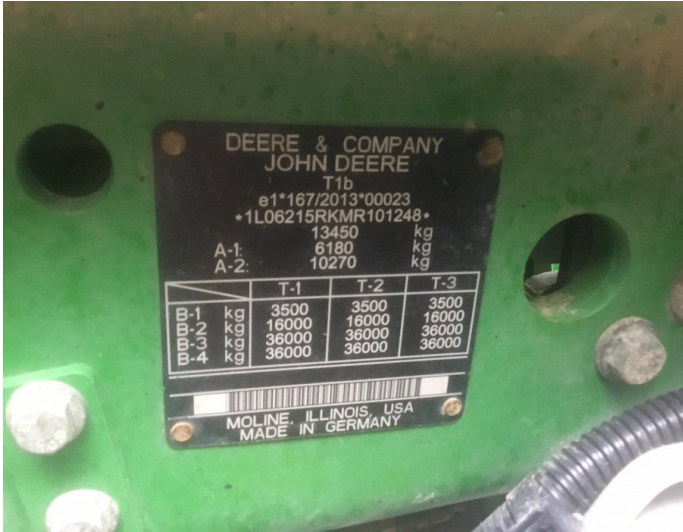

## Product Description:

50K AUTOPOWR, COMMAND PRO, PREMIUM EDITION, A/T READY W/ACTIVATION, TLS & CAB, 4 ESCVS, 155L/MIN HYD PUMP, PREM SEAT, HYD TOP LINK, 650/65R42 540/65R30, AUTO CLIMATE CONTROL, FRONT LINKS, PREM LIGHTS, DUAL BEACONS, ABS, AIR BRAKES

## Product Details

**Stock Number:** 21038057

**Manufacturer:** John Deere

**Model:** 6215R

**Year:** 2021

**Operation Hours:** 3936

**Location:** Leominster

Contact Nick on [nick.apperley@tallisamos.co.uk](mailto:nick.apperley@tallisamos.co.uk) or 07508 076998 to discuss flexible finance options on this machine.