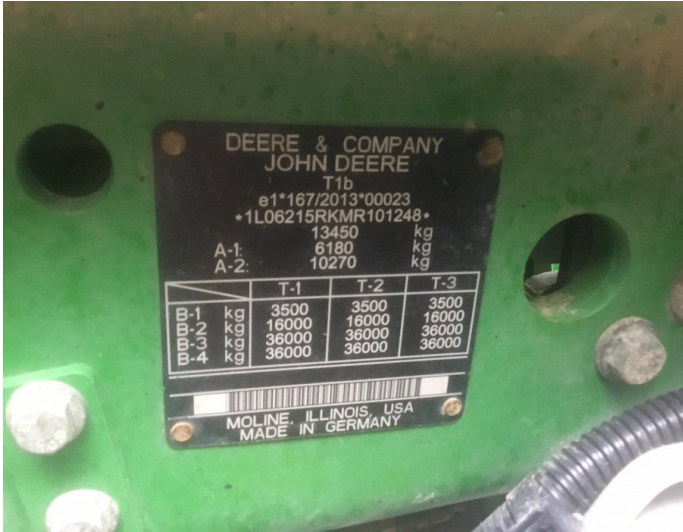

John Deere 6215R

Product Price:

£99,950.00 exc VAT

Product Description:

3+33 @ 4.95% ON 75% OF SELLING PRICE 50K AUTOPOWR, COMMAND PRO, PREMIUM EDITION, A/T READY W/ACTIVATION, TLS & CAB, 4 ESCVS, 155L/MIN HYD PUMP, PREM SEAT, HYD TOP LINK, 650/65R42 540/65R30, AUTO CLIMATE CONTROL, FRONT LINKS, PREM LIGHTS, DUAL BEACONS, ABS, AIR BRAKES

Product Details

Stock Number: 21038057

Manufacturer: John Deere

Model: 6215R

Year: 2021

Operation Hours: 3936

Location: Leominster

Contact Nick on nick.apperley@tallisamos.co.uk or 07508 076998 to discuss flexible finance options on this machine.