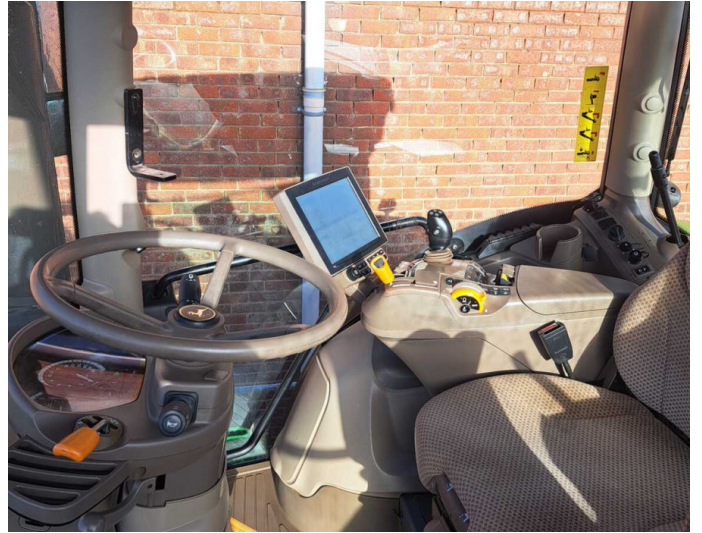

## Product Description:

50K AUTOPOWER, TLS & CAB SUSPENSION, AUTOTRAC READY WITH ACTIVATION, ELECTRIC MIRRORS, 155 L/MIN PUMP, 5 ESCV, HYD TOP LINK, 650/85R38 & 600/70R28 TYRES @ 10%, CLIMATE CONTROL, PREMIUM FRONT LINKAGE, AIR & HYD TRAILER BRAKES, ELECTRIC JOYSTICK.

## Product Details

**Stock Number:** 61039779

**Manufacturer:** John Deere

**Model:** 6215R

**Year:** 2015

**Operation Hours:** 5004

**Location:** Allscott

Contact Nick on [nick.apperley@tallisamos.co.uk](mailto:nick.apperley@tallisamos.co.uk) or 07508 076998 to discuss flexible finance options on this machine.