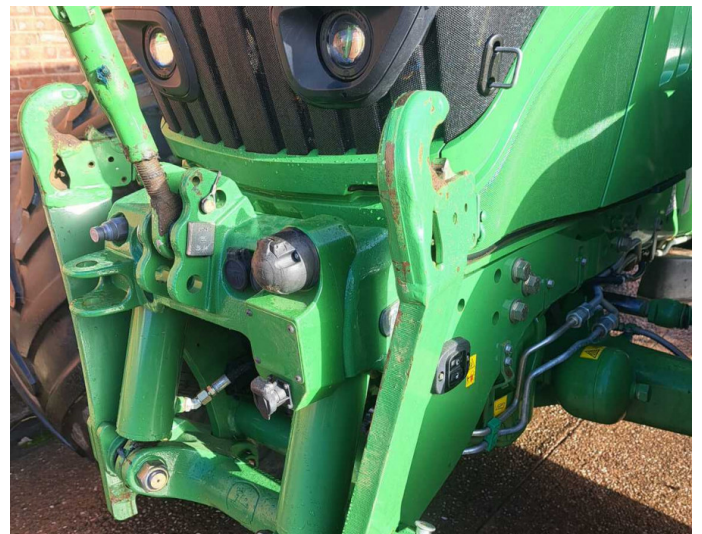

## Product Description:

50K AUTOPOWER, TLS & CAB SUSPENSION, AUTOTRAC READY WITH ACTIVATION, ELECTRIC MIRRORS, 155 L/MIN PUMP, 5 ESCV, HYD TOP LINK, 650/85R38 & 600/70R28 TYRES @ 10%, CLIMATE CONTROL, PREMIUM FRONT LINKAGE, AIR & HYD TRAILER BRAKES, ELECTRIC JOYSTICK.

## Product Details

**Stock Number:** 61039779

**Manufacturer:** John Deere

**Model:** 6215R

**Year:** 2015

**Operation Hours:** 5004

**Location:** Allscott

Contact Nick on [nick.apperley@tallisamos.co.uk](mailto:nick.apperley@tallisamos.co.uk) or 07508 076998 to discuss flexible finance options on this machine.