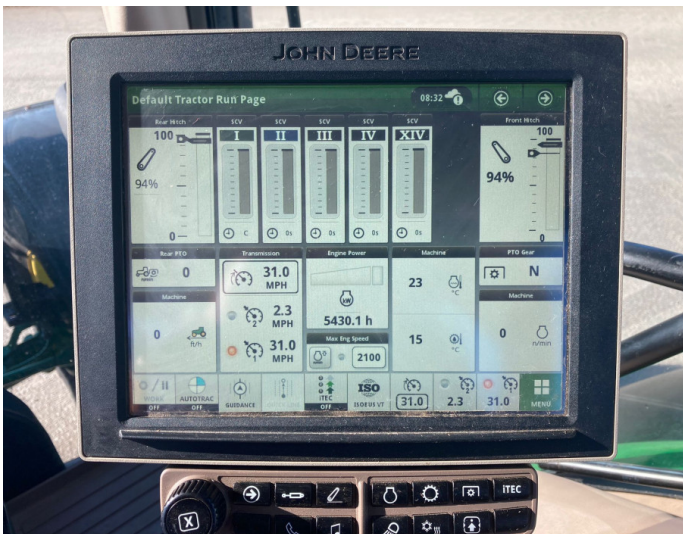

John Deere 6195R

Product Price:

£93,926.00 exc VAT

Product Description:

50K AUTOPOWR, COMMAND PRO, TLS & CAB, A/T READY W/ ACTIVATION, ULTIMATE EDITION, PREM SEAT, 4 ESCVS, 155L/MIN HYD PUMP, HYD TOP LINK, 650/85R38 600/70R28, AUTO CLIMATE CONTROL, FRONT LINKS, ULTIMATE LIGHTS, AIR BRAKES, DUAL BEACONS

Product Details

Stock Number: 61036854

Manufacturer: John Deere

Model: 6195R

Year: 2021

Operation Hours: 5430

Location: Narberth

Contact Nick on nick.apperley@tallisamos.co.uk or 07508 076998 to discuss flexible finance options on this machine.