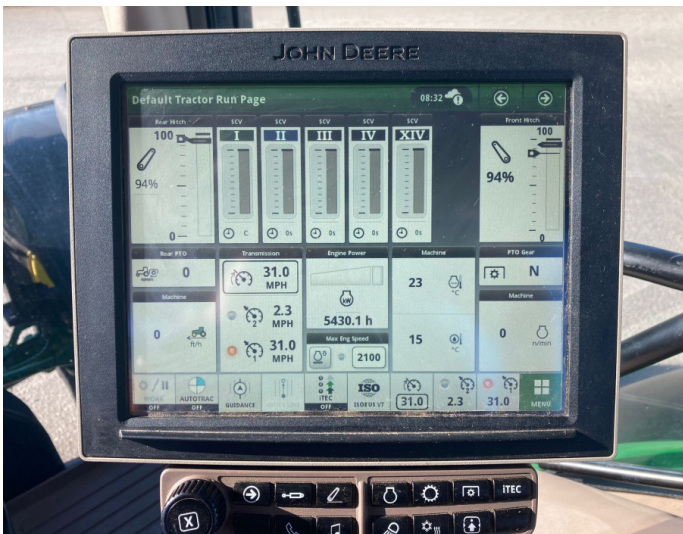

## Product Description:

50K AUTOPOWR, COMMAND PRO, TLS & CAB, A/T READY W/ ACTIVATION, ULTIMATE EDITION, PREM SEAT, 4 ESCVS, 155L/MIN HYD PUMP, HYD TOP LINK, 650/85R38 600/70R28, AUTO CLIMATE CONTROL, FRONT LINKS, ULTIMATE LIGHTS, AIR BRAKES, DUAL BEACONS

## Product Details

**Stock Number:** 61036854

**Manufacturer:** John Deere

**Model:** 6195R

**Year:** 2021

**Operation Hours:** 5430

**Location:** Narberth

Contact Nick on [nick.apperley@tallisamos.co.uk](mailto:nick.apperley@tallisamos.co.uk) or 07508 076998 to discuss flexible finance options on this machine.