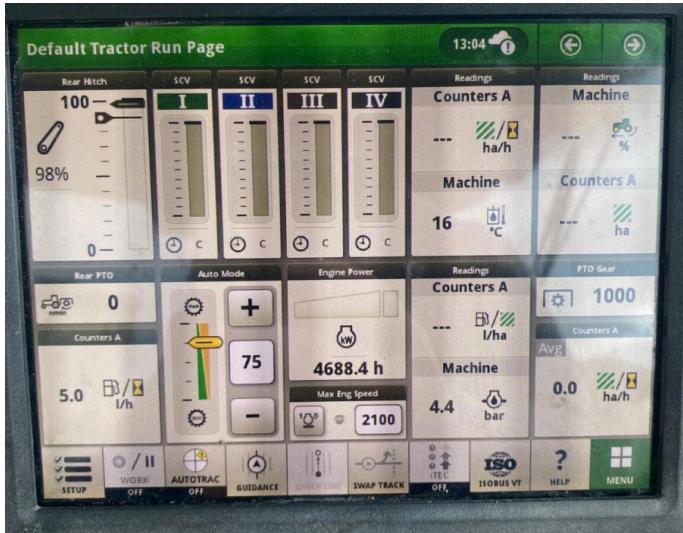

## Product Details

**Stock Number:** 51036537

**Manufacturer:** John Deere

**Model:** 6155R

**Year:** 2020

**Operation Hours:** 4688

**Location:** Narberth

Contact Nick on [nick.apperley@tallisamos.co.uk](mailto:nick.apperley@tallisamos.co.uk) or 07508 076998 to discuss flexible finance options on this machine.