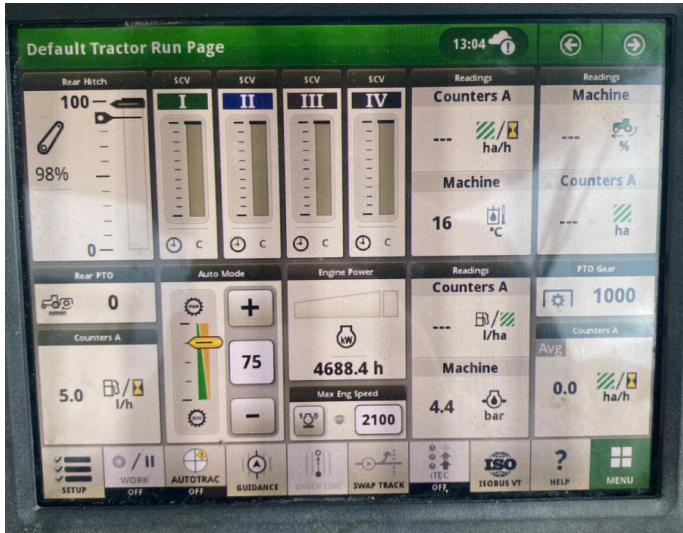

John Deere 6155R

Product Price:

£73,000.00 exc VAT

Product Description:

50K AUTOQUAD PLUS, SELECT EDITION, TLS & CAB, 3 ESCVS, 114L/MIN HYD PUMP, FRONT LINKS & PTO, 650/65R38 540/65R28, PREM LIGHTS, DUAL BEACONS, AIR BRAKES

Product Details

Stock Number: 51036537

Manufacturer: John Deere

Model: 6155R

Year: 2020

Operation Hours: 4688

Location: Narberth

Contact Nick on nick.apperley@tallisamos.co.uk or 07508 076998 to discuss flexible finance options on this machine.