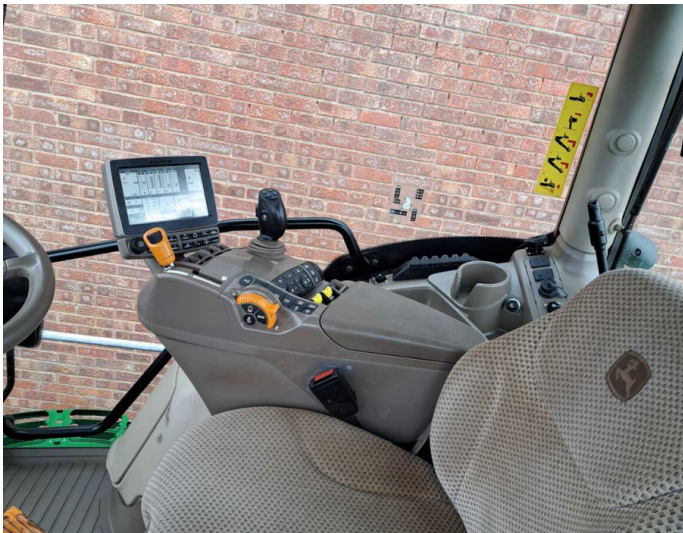

John Deere 6155R

Product Price:

£62,000.00 exc VAT

Product Description:

50K AUTOPOWR, PREMIUM EDITION, TLS & CAB, 4 ESCVS, 114L/MIN HYD PUMP, 520/85R38 420/85R28, AUTO CLIMATE CONTROL, FRONT LINKS & PTO, PREM LIGHTS, DUAL BEACONS, AIR BRAKES

Product Details

Stock Number: 61038502

Manufacturer: John Deere

Model: 6155R

Year: 2017

Operation Hours: 6185

Location: Leominster

Contact Nick on nick.apperley@tallisamos.co.uk or 07508 076998 to discuss flexible finance options on this machine.