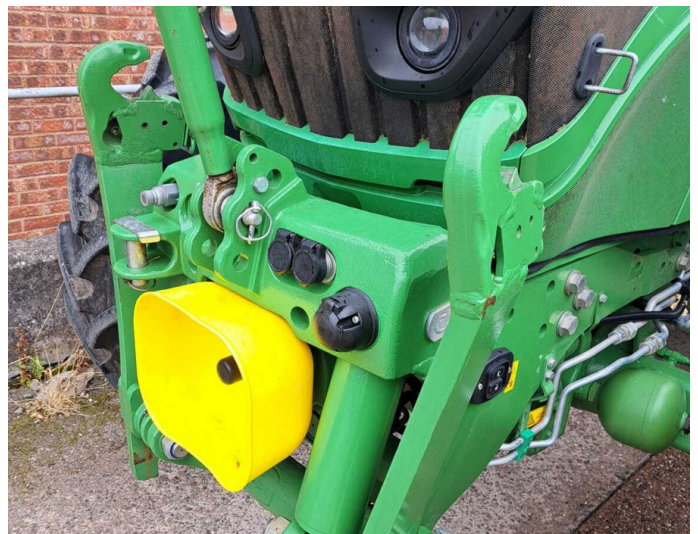

John Deere 6155R

Product Price:

£62,000.00 exc VAT

Product Description:

50K AUTOPOWR, PREMIUM EDITION, TLS & CAB, 4 ESCVS, 114L/MIN HYD PUMP, 520/85R38 420/85R28, AUTO CLIMATE CONTROL, FRONT LINKS & PTO, PREM LIGHTS, DUAL BEACONS, AIR BRAKES

Product Details

Stock Number: 61038502

Manufacturer: John Deere

Model: 6155R

Year: 2017

Operation Hours: 6185

Location: Leominster

Contact Nick on nick.apperley@tallisamos.co.uk or 07508 076998 to discuss flexible finance options on this machine.