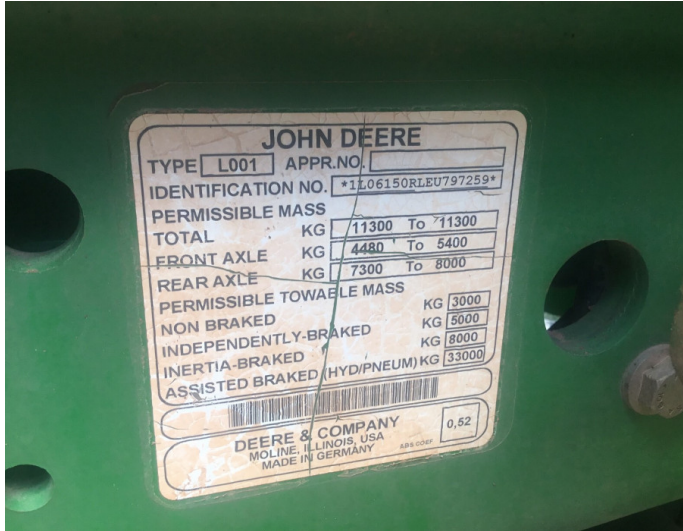

John Deere 6150R

SOLD

Product Description:

50K DIRECT DRIVE, TLS, 4 ESCVS, A/T READY, 110L/MIN HYD PUMP, 650/65R38 540/65R28, FRONT LINKS, DUAL BEACONS, PAN ROOF, HYD BRAKES

Product Details

Stock Number: 31037269

Manufacturer: John Deere

Model: 6150R

Year: 2014

Operation Hours: 6232

Location: Leominster

Contact Nick on nick.apperley@tallisamos.co.uk or 07508 076998 to discuss flexible finance options on this machine.