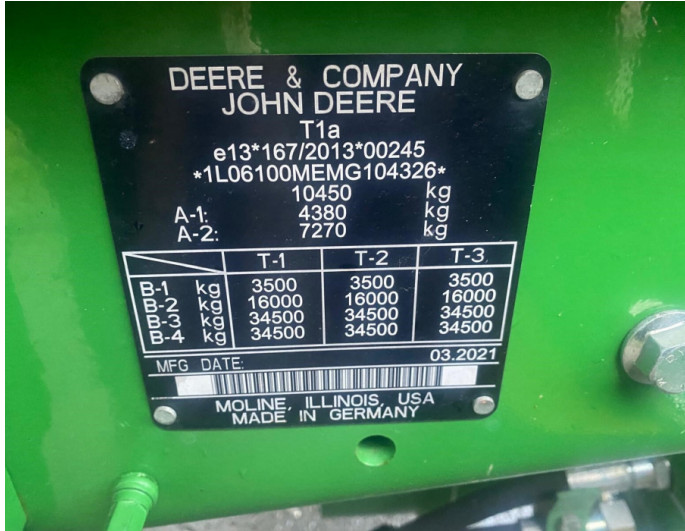

## Product Description:

40K POWERQUAD PLUS, SELECT EDITION, 2 SCVS, 114L/MIN HYD PUMP, 420/85R34 340/85R24, SELECT+ LIGHTS, PAN ROOF, DUAL BEACONS, HYD BRAKES, C/W 603M LOADER

## Product Details

**Stock Number:** 31037975

**Manufacturer:** John Deere

**Model:** 6100M

**Year:** 2021

**Operation Hours:** 695

**Location:** Leominster

Contact Nick on [nick.apperley@tallisamos.co.uk](mailto:nick.apperley@tallisamos.co.uk) or 07508 076998 to discuss flexible finance options on this machine.