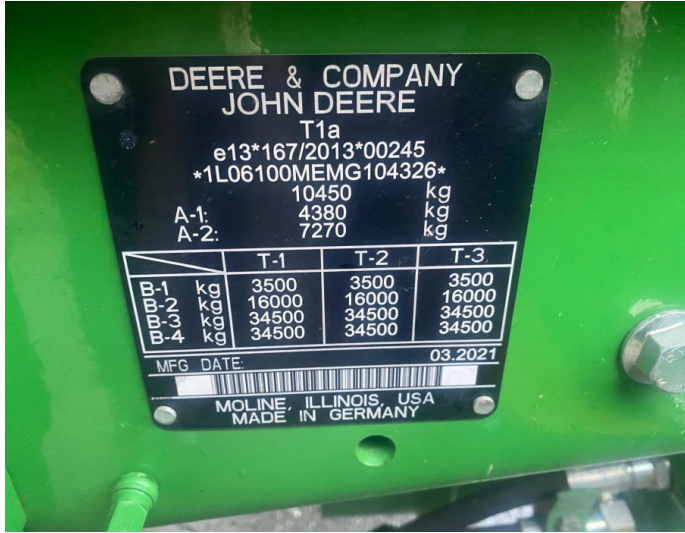

John Deere 6100M

Product Price:

£59,950.00 exc VAT

Product Description:

40K POWERQUAD PLUS, SELECT EDITION, 2 SCVS, 114L/MIN HYD PUMP, 420/85R34 340/85R24, SELECT+ LIGHTS, PAN ROOF, DUAL BEACONS, HYD BRAKES, C/W 603M LOADER

Product Details

Stock Number: 31037975

Manufacturer: John Deere

Model: 6100M

Year: 2021

Operation Hours: 695

Location: Leominster

Contact Nick on nick.apperley@tallisamos.co.uk or 07508 076998 to discuss flexible finance options on this machine.