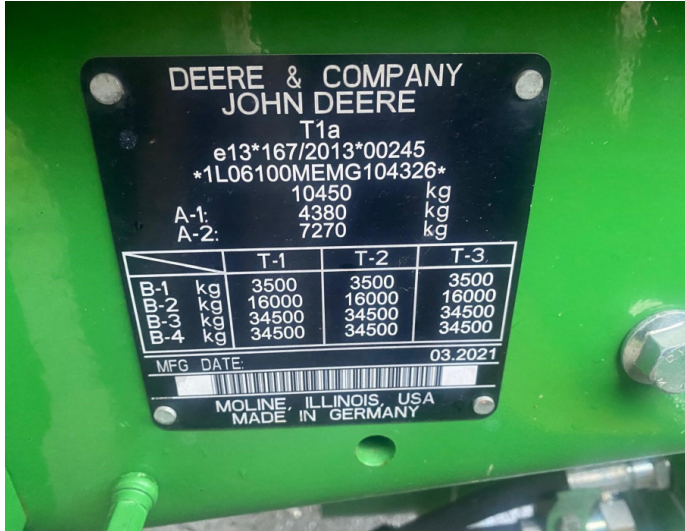

John Deere 6100M

Product Price:

£59,950.00 exc VAT

Product Description:

3+33 @ 4.95% ON 75% OF SELLING PRICE 40K
POWERQUAD PLUS, SELECT EDITION, 2 SCVS,
114L/MIN HYD PUMP, 420/85R34 340/85R24, SELECT+
LIGHTS, PAN ROOF, DUAL BEACONS, HYD BRAKES,
C/W 603M LOADER

Product Details

Stock Number: 31037975

Manufacturer: John Deere

Model: 6100M

Year: 2021

Operation Hours: 695

Location: Leominster

Contact Nick on nick.apperley@tallisamos.co.uk or 07508 076998 to discuss flexible finance options on this machine.