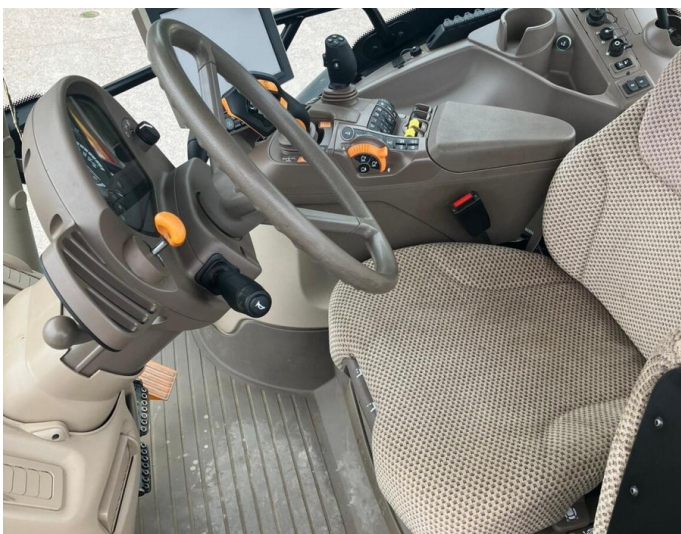

John Deere 6250R

Product Price:

£114,950.00 exc VAT

Product Description:

TAG ASSURED 50K AUTOPOWER COMMAND PRO, ULTIMATE EDITION, AUTOTRAC WITH ACTIVATION, 10" SCREEN, 160 L/MIN PUMP, HYD TOP LINK, 710/70R42 & 600/70R28 TYRES, CLIMATE CONTROL, POWER BEYOND, PREMIUM F/LINKS & PTO, E JOYSTICK, AIR & HYD TRAILER BRAKES, POWERGUARD UNTIL 04/03/24 OR 2250HRS (WHICHEVER COMES FIRST)

Product Details

Stock Number: 61035588

Manufacturer: John Deere

Model: 6250R

Year: 2021

Operation Hours: 4406

Location: Allscott

Contact Nick on nick.apperley@tallisamos.co.uk or 07508 076998 to discuss flexible finance options on this machine.