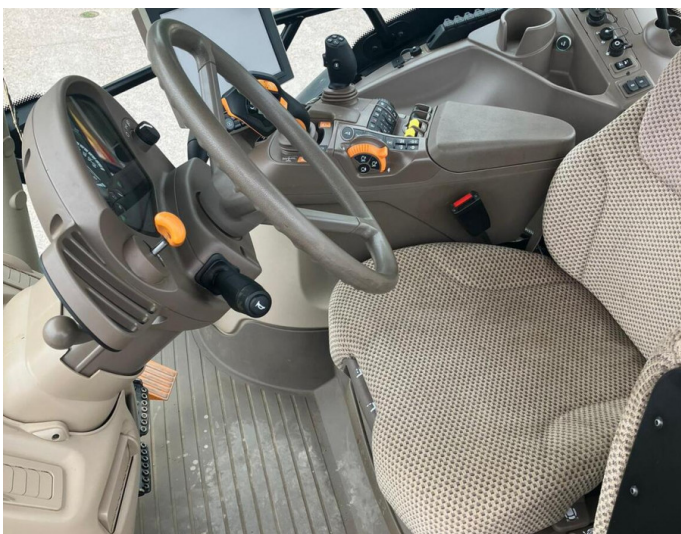

John Deere 6250R

Product Price:

£119,950.00 exc VAT

Product Description:

TAG ASSURED 50K AUTOPOWER COMMAND PRO, ULTIMATE EDITION, AUTOTRAC WITH ACTIVATION, 10" SCREEN, 160 L/MIN PUMP, HYD TOP LINK, 710/70R42 & 600/70R28 TYRES, CLIMATE CONTROL, POWER BEYOND, PREMIUM F/LINKS & PTO, E JOYSTICK, AIR & HYD TRAILER BRAKES, POWERGUARD UNTIL 04/03/24 OR 2250HRS (WHICHEVER COMES FIRST)

Product Details

Stock Number: 61035588

Manufacturer: John Deere

Model: 6250R

Year: 2021

Operation Hours: 4315

Location: Allscott

Contact Nick on nick.apperley@tallisamos.co.uk or 07508 076998 to discuss flexible finance options on this machine.