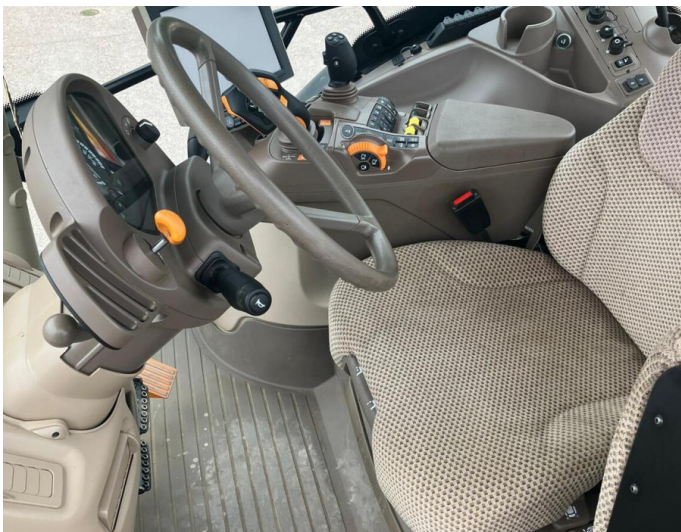

John Deere 6250R

Product Price:

£119,950.00 exc VAT

Product Description:

3+33 @ 4.95% ON 75% OF SELLING PRICE *TAG ASSURED* 50K AUTOPOWER COMMAND PRO, ULTIMATE EDITION, AUTOTRAC WITH ACTIVATION, 10" SCREEN, 160 L/MIN PUMP, HYD TOP LINK, 710/70R42 & 600/70R28 TYRES, CLIMATE CONTROL, POWER BEYOND, PREMIUM F/LINKS & PTO, E JOYSTICK, AIR & HYD TRAILER BRAKES, POWERGUARD UNTIL 04/03/24 OR 2250HRS (WHICHEVER COMES FIRST)

Product Details

Stock Number: 61035588

Manufacturer: John Deere

Model: 6250R

Year: 2021

Operation Hours: 4315

Location: Allscott

Contact Nick on nick.apperley@tallisamos.co.uk or 07508 076998 to discuss flexible finance options on this machine.