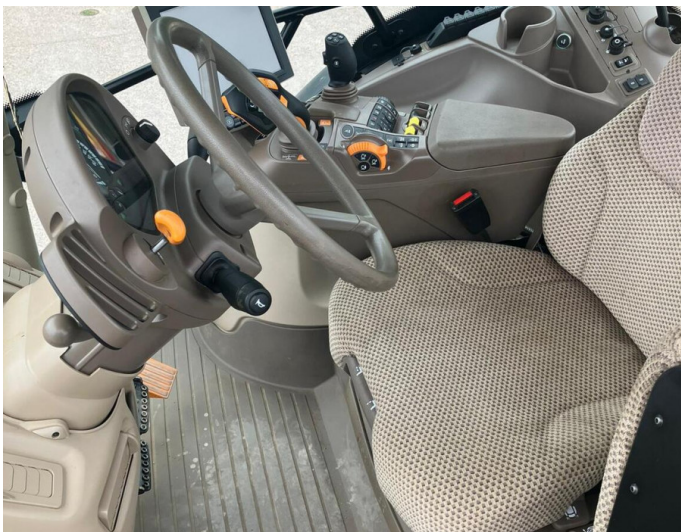

John Deere 6250R

Product Price:

£119,950.00 exc VAT

Product Description:

3+33 @ 4.95% ON 75% OF SELLING PRICE *TAG ASSURED* 50K AUTOPOWER COMMAND PRO, ULTIMATE EDITION, AUTOTRAC WITH ACTIVATION, 10" SCREEN, 160 L/MIN PUMP, HYD TOP LINK, 710/70R42 & 600/70R28 TYRES, CLIMATE CONTROL, POWER BEYOND, PREMIUM F/LINKS & PTO, E JOYSTICK, AIR & HYD TRAILER BRAKES, POWERGUARD UNTIL 04/03/24 OR 2250HRS (WHICHEVER COMES FIRST)

Product Details

Stock Number: 61035588

Manufacturer: John Deere

Model: 6250R

Year: 2021

Operation Hours: 4289

Location: Allscott

Contact Nick on nick.apperley@tallisamos.co.uk or 07508 076998 to discuss flexible finance options on this machine.