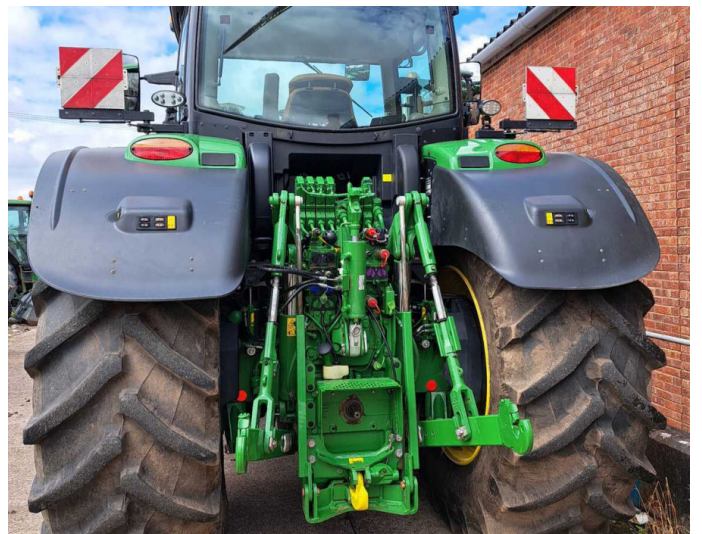

John Deere 6250R

Product Price:

£157,500.00 exc VAT

Product Description:

TAG ASSURED 50K AUTOPOWR, PREMIUM EDITION, A/T READY W/ACTIVATION, TLS & CAB, 5 ESCVS, 160L/MIN HYD PUMP, 710/70R42 600/70R28, FRONT LINKS & PTO, LEATHER STEERING WHEEL, CHROME EXHAUST, ULTIMATE LIGHTS, DUAL BEACONS, AIR BRAKES

Product Details

Stock Number: 61038240

Manufacturer: John Deere

Model: 6250R

Year: 2022

Operation Hours: 2019

Location: Allscott

Contact Nick on nick.apperley@tallisamos.co.uk or 07508 076998 to discuss flexible finance options on this machine.