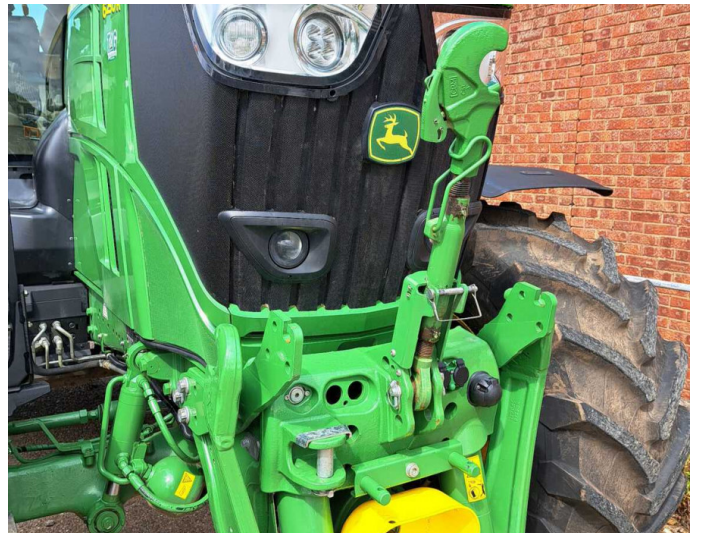

John Deere 6250R

Product Price:

£157,500.00 exc VAT

Product Description:

TAG ASSURED 50K AUTOPOWR, PREMIUM EDITION, A/T READY W/ACTIVATION, TLS & CAB, 5 ESCVS, 160L/MIN HYD PUMP, 710/70R42 600/70R28, FRONT LINKS & PTO, LEATHER STEERING WHEEL, CHROME EXHAUST, ULTIMATE LIGHTS, DUAL BEACONS, AIR BRAKES

Product Details

Stock Number: 61038240

Manufacturer: John Deere

Model: 6250R

Year: 2022

Operation Hours: 2019

Location: Allscott

Contact Nick on nick.apperley@tallisamos.co.uk or 07508 076998 to discuss flexible finance options on this machine.