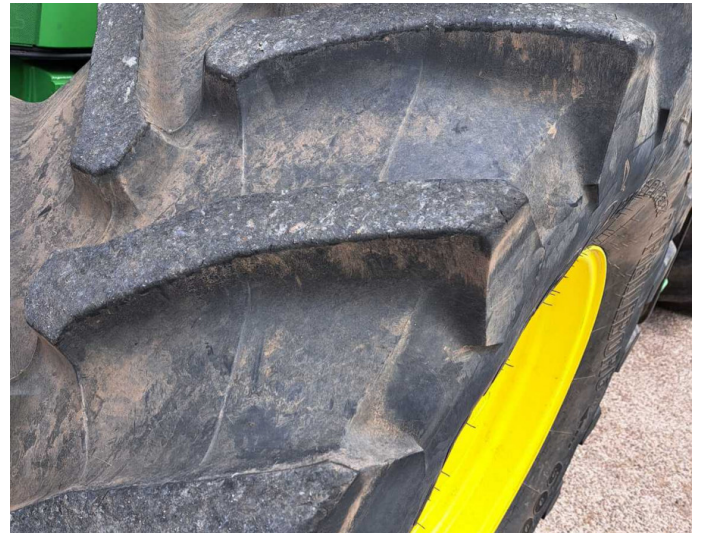

EVESHAM
Hinton on the Green
Evesham
Worcestershire
WR11 2QT
T: +44 (0) 1386 48600

LEOMINSTER
Southern Avenue
Leominster
Herefordshire
HR6 0QB
T: +44 (0) 1568 613434

NARBERTH
Redstone Road
Narberth
Pembrokeshire
SA67 7ES
T: +44 (0) 1834 860202