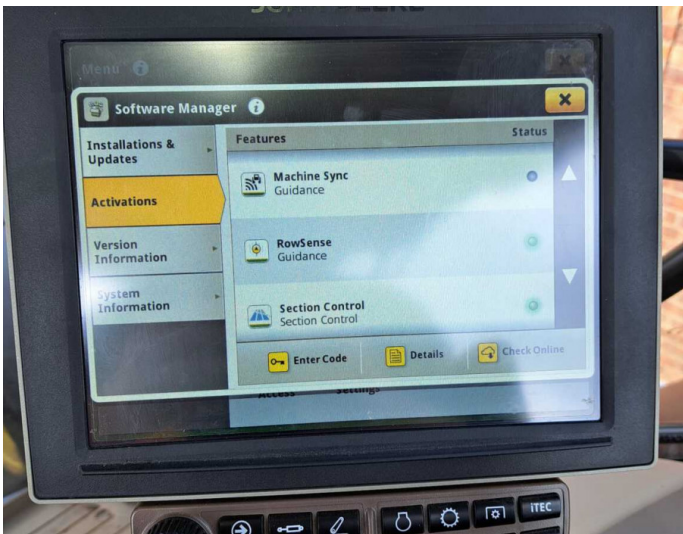

John Deere 6250R

Product Price:

£157,500.00 exc VAT

Product Description:

TAG ASSURED 50K AUTOPOWR, PREMIUM EDITION, A/T READY W/ACTIVATION, TLS & CAB, 5 ESCVS, 160L/MIN HYD PUMP, 710/70R42 600/70R28, FRONT LINKS & PTO, LEATHER STEERING WHEEL, CHROME EXHAUST, ULTIMATE LIGHTS, DUAL BEACONS, AIR BRAKES

Product Details

Stock Number: 61038240

Manufacturer: John Deere

Model: 6250R

Year: 2022

Operation Hours: 2019

Location: Allscott

Contact Nick on nick.apperley@tallisamos.co.uk or 07508 076998 to discuss flexible finance options on this machine.