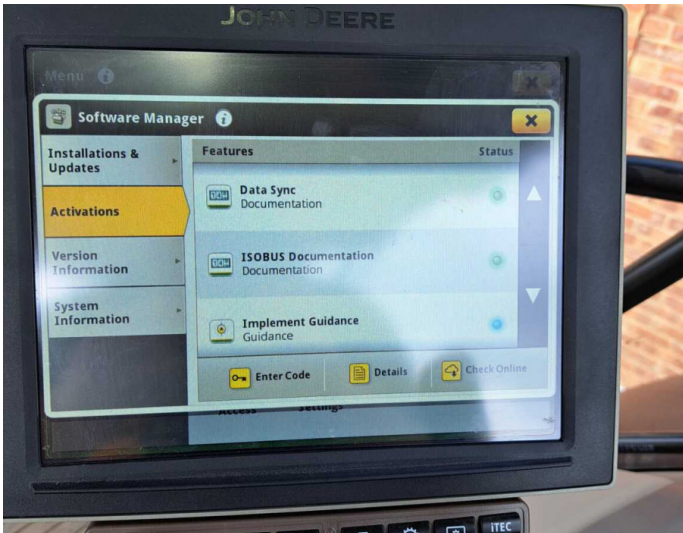

John Deere 6250R

Product Price:

£157,500.00 exc VAT

Product Description:

3+33 @ 4.95% ON 75% OF SELLING PRICE *TAG ASSURED* 50K AUTOPOWR, PREMIUM EDITION, A/T READY W/ACTIVATION, TLS & CAB, 5 ESCVS, 160L/MIN HYD PUMP, 710/70R42 600/70R28, FRONT LINKS & PTO, LEATHER STEERING WHEEL, CHROME EXHAUST, ULTIMATE LIGHTS, DUAL BEACONS, AIR BRAKES

Product Details

Stock Number: 61038240

Manufacturer: John Deere

Model: 6250R

Year: 2022

Operation Hours: 2019

Location: Allscott

Contact Nick on nick.apperley@tallisamos.co.uk or 07508 076998 to discuss flexible finance options on this machine.