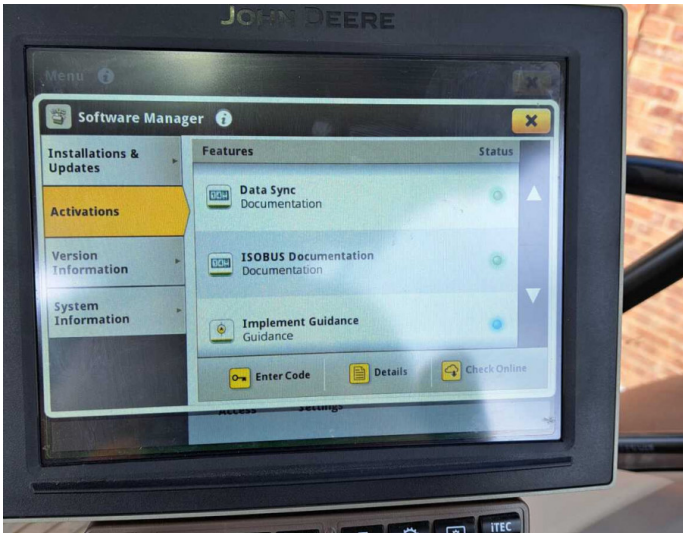

John Deere 6250R

Product Price:

£157,500.00 exc VAT

Product Description:

TAG ASSURED 50K AUTOPOWR, PREMIUM EDITION, A/T READY W/ACTIVATION, TLS & CAB, 5 ESCVS, 160L/MIN HYD PUMP, 710/70R42 600/70R28, FRONT LINKS & PTO, LEATHER STEERING WHEEL, CHROME EXHAUST, ULTIMATE LIGHTS, DUAL BEACONS, AIR BRAKES

Product Details

Stock Number: 61038240

Manufacturer: John Deere

Model: 6250R

Year: 2022

Operation Hours: 2019

Location: Allscott

Contact Nick on nick.apperley@tallisamos.co.uk or 07508 076998 to discuss flexible finance options on this machine.