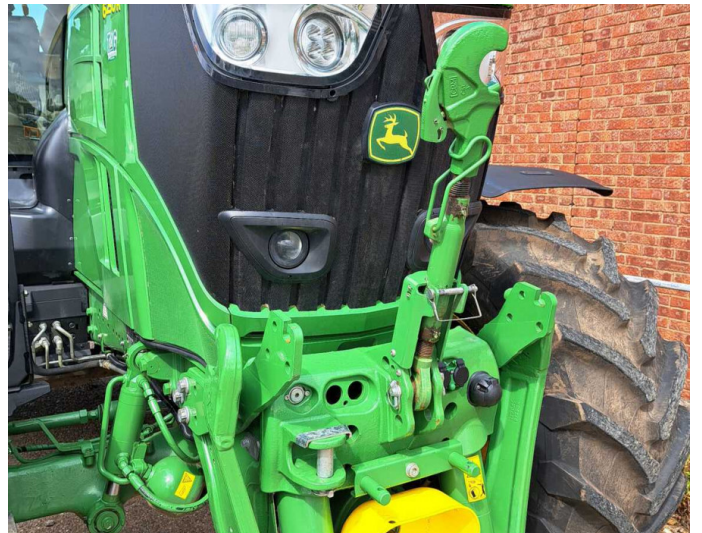

John Deere 6250R

Product Price:

£157,500.00 exc VAT

Product Description:

3+33 @ 4.95% ON 75% OF SELLING PRICE *TAG ASSURED* 50K AUTOPOWR, PREMIUM EDITION, A/T READY W/ACTIVATION, TLS & CAB, 5 ESCVS, 160L/MIN HYD PUMP, 710/70R42 600/70R28, FRONT LINKS & PTO, LEATHER STEERING WHEEL, CHROME EXHAUST, ULTIMATE LIGHTS, DUAL BEACONS, AIR BRAKES

Product Details

Stock Number: 61038240

Manufacturer: John Deere

Model: 6250R

Year: 2022

Operation Hours: 2019

Location: Allscott

Contact Nick on nick.apperley@tallisamos.co.uk or 07508 076998 to discuss flexible finance options on this machine.