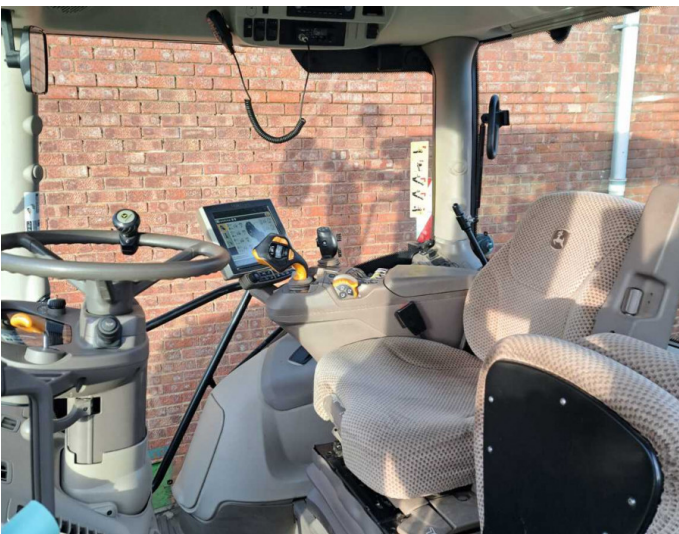

John Deere 6250R

Product Price:

£139,950.00 exc VAT

Product Description:

TAG ASSURED 50K AUTOPOWR, COMMAND PRO, ULTIMATE EDITION, A/T READY W/ACTIVATION, TLS & CAB, FRONT LINKS & PTO, 5 ESCVS, 160L/MIN HYD PUMP, HYD TOP LINK, 710/70R42 600/70R28, AUTO CLIMATE CONTROL, ULTIMATE LIGHTS, DUAL BEACONS, AIR BRAKES

Product Details

Stock Number: 61036820

Manufacturer: John Deere

Model: 6250R

Year: 2021

Operation Hours: 2830

Location: Allscott

Contact Nick on nick.apperley@tallisamos.co.uk or 07508 076998 to discuss flexible finance options on this machine.