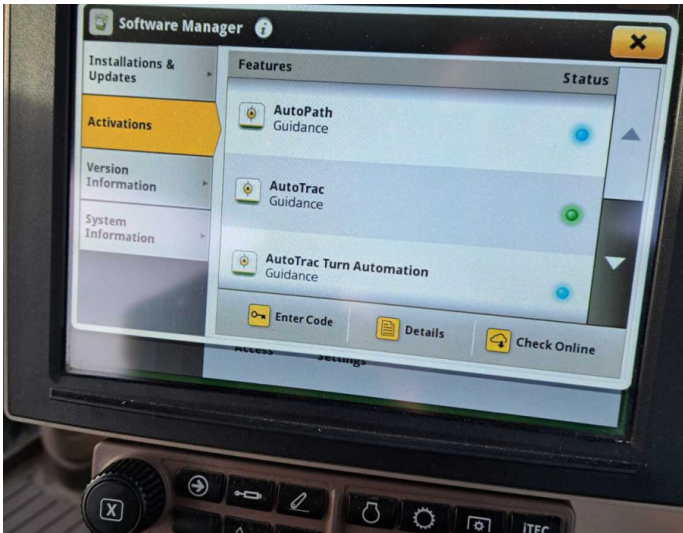

John Deere 6250R

Product Price:

£139,950.00 exc VAT

Product Description:

TAG ASSURED 50K AUTOPOWR, COMMAND PRO, ULTIMATE EDITION, A/T READY W/ACTIVATION, TLS & CAB, FRONT LINKS & PTO, 5 ESCVS, 160L/MIN HYD PUMP, HYD TOP LINK, 710/70R42 600/70R28, AUTO CLIMATE CONTROL, ULTIMATE LIGHTS, DUAL BEACONS, AIR BRAKES

Product Details

Stock Number: 61036820

Manufacturer: John Deere

Model: 6250R

Year: 2021

Operation Hours: 2830

Location: Allscott

Contact Nick on nick.apperley@tallisamos.co.uk or 07508 076998 to discuss flexible finance options on this machine.