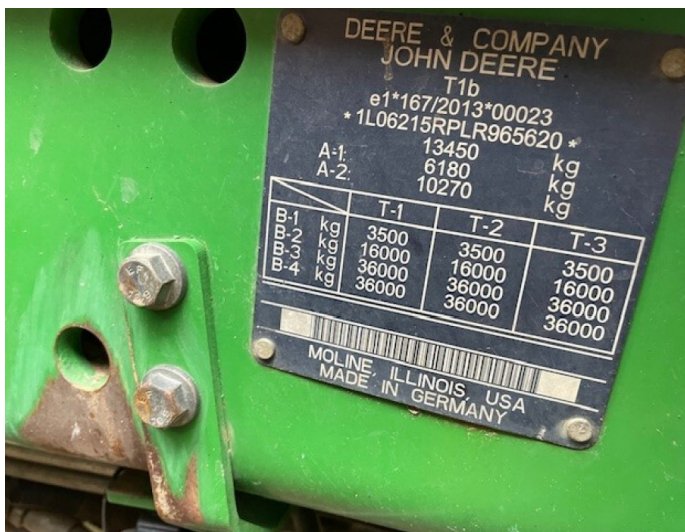

John Deere 6215R

Product Price:

£108,500.00 exc VAT

Product Description:

3+33 @ 4.95% ON 75% OF SELLING PRICE *TAG ASSURED* 50K AUTOPOWR, COMMAND PRO, ULTIMATE EDITION, TLS & CAB, A/T READY W/ULTIMATE ACTIVATION, PREM SEAT, 5 ESCVS, 155L/MIN HYD PUMP, 710/70R42 600/70R28, AUTO CLIMATE CONTROL, LEATHER STEERING WHEEL, FRONT LINKS & PTO, ULTIMATE LIGHTS, AIR BRAKES, DUAL BEACONS

Product Details

Stock Number: 61037212

Manufacturer: John Deere

Model: 6215R

Year: 2020

Operation Hours: 4162

Location: Narberth

Contact Nick on nick.apperley@tallisamos.co.uk or 07508 076998 to discuss flexible finance options on this machine.