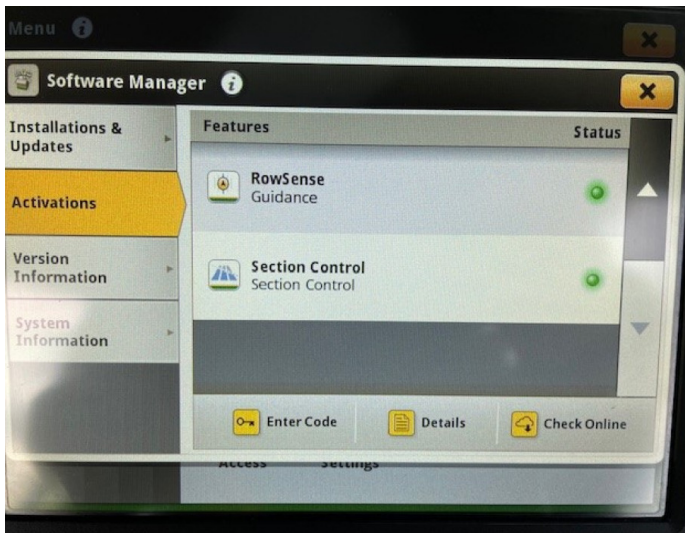

Product Details

Stock Number: 61037212

Manufacturer: John Deere

Model: 6215R

Year: 2020

Operation Hours: 4162

Location: Narberth

Contact Nick on nick.apperley@tallisamos.co.uk or 07508 076998 to discuss flexible finance options on this machine.