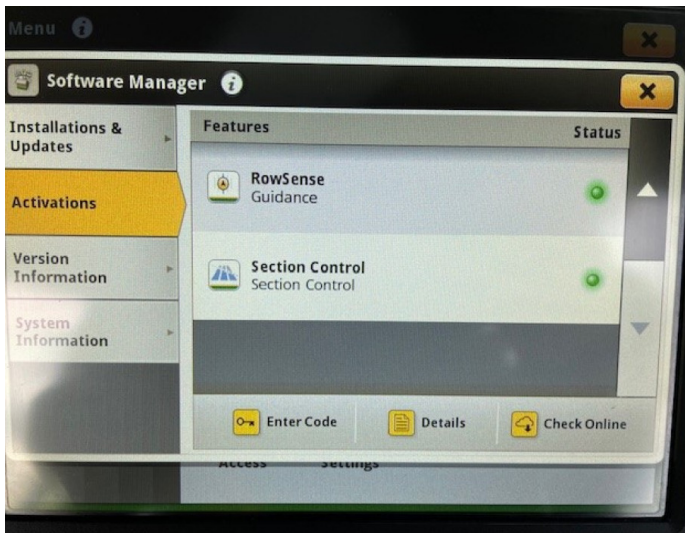

## Product Description:

\*3+33 @ 4.95% ON 75% OF SELLING PRICE\* \*TAG ASSURED\* 50K AUTOPOWR, COMMAND PRO, ULTIMATE EDITION, TLS & CAB, A/T READY W/ULTIMATE ACTIVATION, PREM SEAT, 5 ESCVS, 155L/MIN HYD PUMP, 710/70R42 600/70R28, AUTO CLIMATE CONTROL, LEATHER STEERING WHEEL, FRONT LINKS & PTO, ULTIMATE LIGHTS, AIR BRAKES, DUAL BEACONS

## Product Details

**Stock Number:** 61037212

**Manufacturer:** John Deere

**Model:** 6215R

**Year:** 2020

**Operation Hours:** 4162

**Location:** Narberth

Contact Nick on [nick.apperley@tallisamos.co.uk](mailto:nick.apperley@tallisamos.co.uk) or 07508 076998 to discuss flexible finance options on this machine.