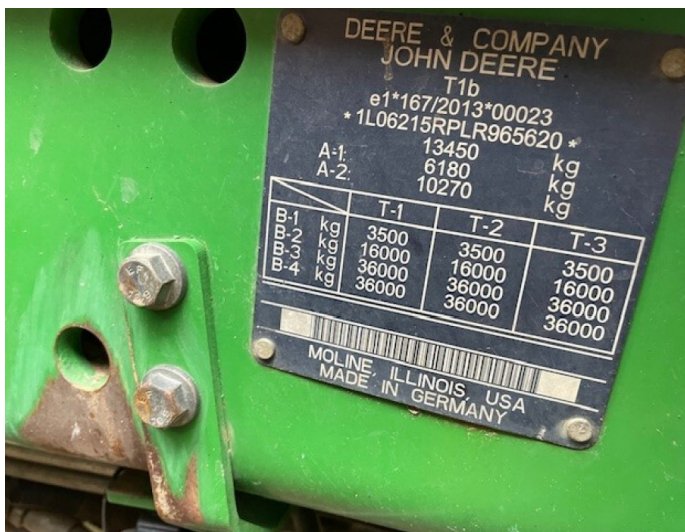

## Product Description:

\*3+33 @ 4.95% ON 75% OF SELLING PRICE\* \*TAG ASSURED\* 50K AUTOPOWR, COMMAND PRO, ULTIMATE EDITION, TLS & CAB, A/T READY W/ULTIMATE ACTIVATION, PREM SEAT, 5 ESCVS, 155L/MIN HYD PUMP, 710/70R42 600/70R28, AUTO CLIMATE CONTROL, LEATHER STEERING WHEEL, FRONT LINKS & PTO, ULTIMATE LIGHTS, AIR BRAKES, DUAL BEACONS

## Product Details

**Stock Number:** 61037212

**Manufacturer:** John Deere

**Model:** 6215R

**Year:** 2020

**Operation Hours:** 4162

**Location:** Narberth

Contact Nick on [nick.apperley@tallisamos.co.uk](mailto:nick.apperley@tallisamos.co.uk) or 07508 076998 to discuss flexible finance options on this machine.