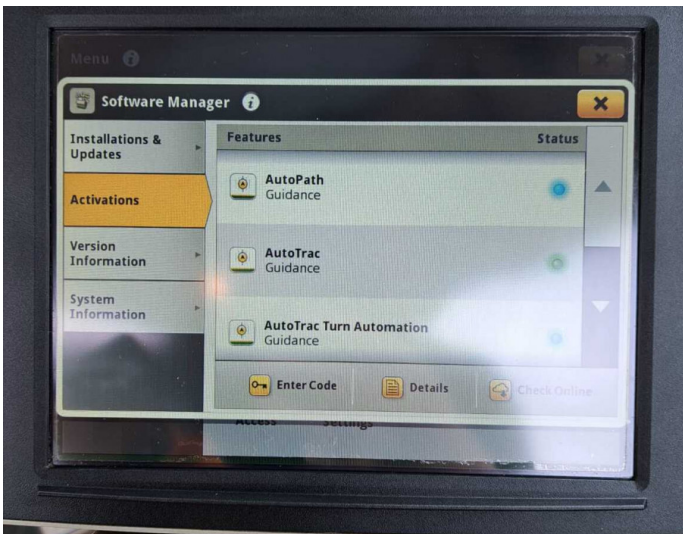

Product Details

Stock Number: 61037363

Manufacturer: John Deere

Model: 6215R

Year: 2022

Operation Hours: 1380

Location: Allscott

Contact Nick on nick.apperley@tallisamos.co.uk or 07508 076998 to discuss flexible finance options on this machine.