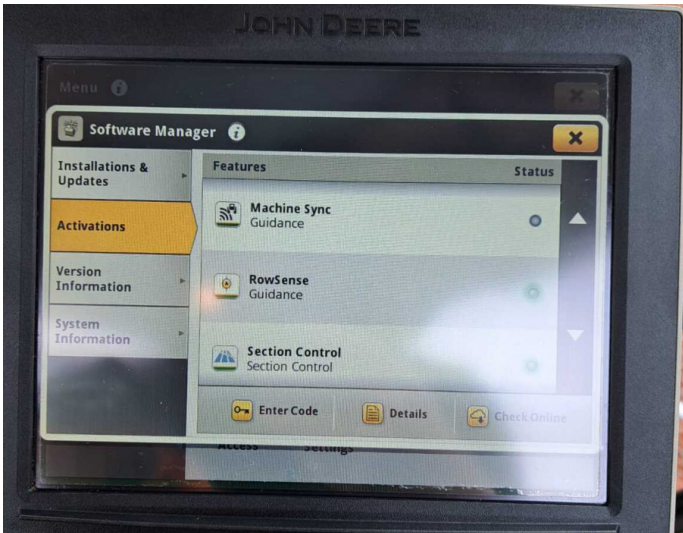

John Deere 6215R

Product Price:

£135,000.00 exc VAT

Product Description:

3+33 @ 4.95% ON 75% OF SELLING PRICE *TAG ASSURED* 50K AUTOPOWR, COMMAND PRO, PREMIUM EDITION, TLS & CAB, A/T READY W/ACTIVATION, 4 ESCVS, 155L/MIN HYD PUMP, 710/70R42 600/70R28, AUTO CLIMATE CONTROL, FRONT LINKS, ULTIMATE LIGHTS, DUAL BEACONS, AIR BRAKES

Product Details

Stock Number: 61037363

Manufacturer: John Deere

Model: 6215R

Year: 2022

Operation Hours: 1380

Location: Allscott

Contact Nick on nick.apperley@tallisamos.co.uk or 07508 076998 to discuss flexible finance options on this machine.