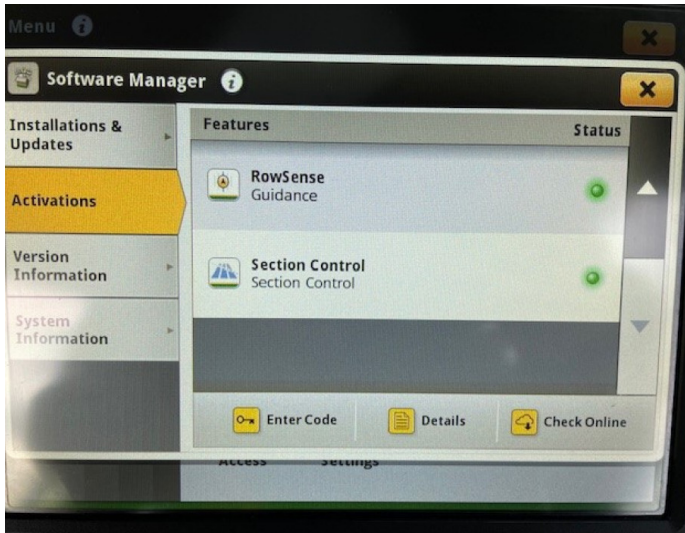

Product Details

Stock Number: 61037212

Manufacturer: John Deere

Model: 6215R

Year: 2020

Operation Hours: 4162

Location: Narberth

Contact Nick on nick.apperley@tallisamos.co.uk or 07508 076998 to discuss flexible finance options on this machine.