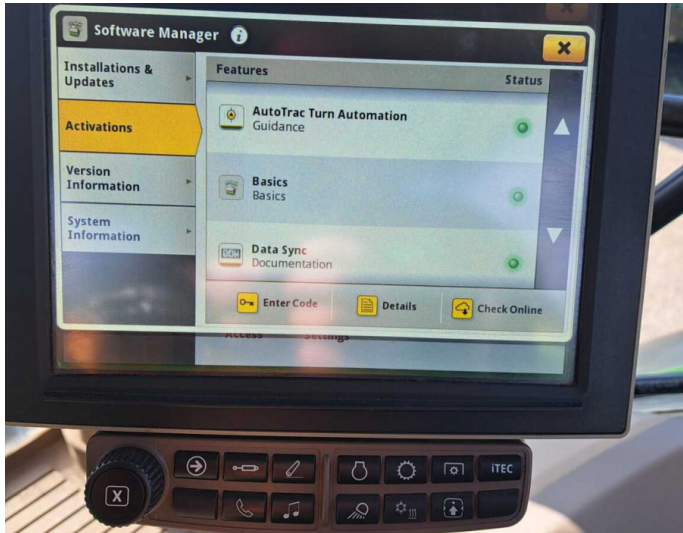

John Deere 6215R

Product Price:

£119,950.00 exc VAT

Product Description:

3+33 @ 4.95% ON 75% OF SELLING PRICE *TAG ASSURED* 50K AUTOPOWR, COMMAND PRO, ULTIMATE EDITION, A/T READY W/ULTIMATE ACTIVATION, TLS & CAB, 5 ESCVS, 155L/MIN HYD PUMP, 650/65R38 600/70R28, AUTO CLIMATE CONTROL, LEATHER STEERING WHEEL, FRONT LINKS & PTO, ULTIMATE LIGHTS, DUAL BEACONS, AIR BRAKES

Product Details

Stock Number: 61037629

Manufacturer: John Deere

Model: 6215R

Year: 2020

Operation Hours: 2903

Location: Allscott

Contact Nick on nick.apperley@tallisamos.co.uk or 07508 076998 to discuss flexible finance options on this machine.