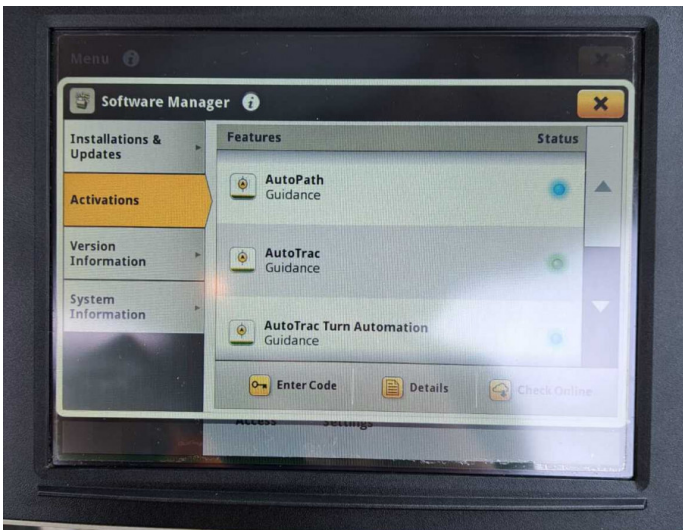

## Product Description:

\*TAG ASSURED\* 50K AUTOPOWR, COMMAND PRO, PREMIUM EDITION, TLS & CAB, A/T READY W/ACTIVATION, 4 ESCVS, 155L/MIN HYD PUMP, 710/70R42 600/70R28, AUTO CLIMATE CONTROL, FRONT LINKS, ULTIMATE LIGHTS, DUAL BEACONS, AIR BRAKES

## Product Details

**Stock Number:** 61037363

**Manufacturer:** John Deere

**Model:** 6215R

**Year:** 2022

**Operation Hours:** 1878

**Location:** Allscott

Contact Nick on [nick.apperley@tallisamos.co.uk](mailto:nick.apperley@tallisamos.co.uk) or 07508 076998 to discuss flexible finance options on this machine.