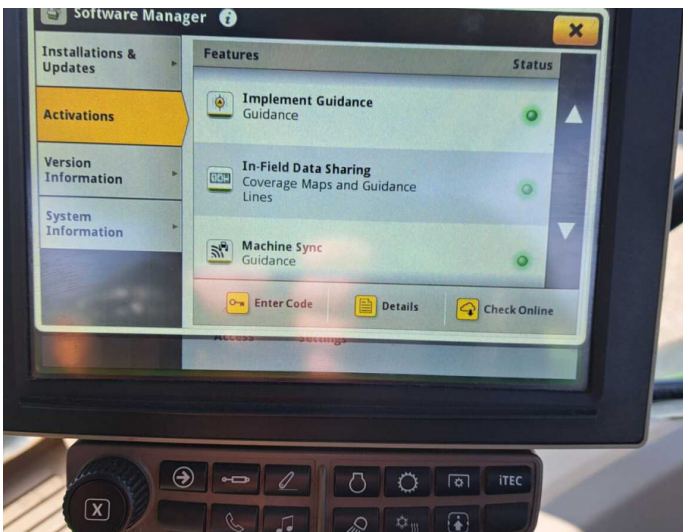

Product Details

Stock Number: 61037629

Manufacturer: John Deere

Model: 6215R

Year: 2020

Operation Hours: 2903

Location: Allscott

Contact Nick on nick.apperley@tallisamos.co.uk or 07508 076998 to discuss flexible finance options on this machine.