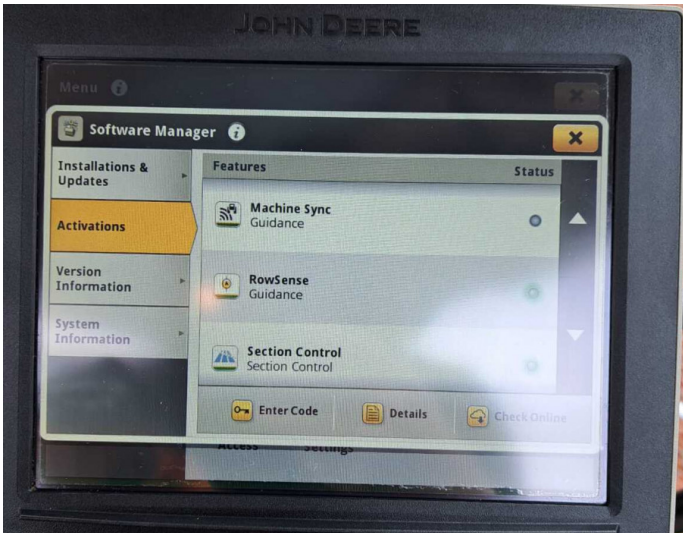

## Product Description:

\*3+33 @ 4.95% ON 75% OF SELLING PRICE\* \*TAG ASSURED\* 50K AUTOPOWR, COMMAND PRO, PREMIUM EDITION, TLS & CAB, A/T READY W/ACTIVATION, 4 ESCVS, 155L/MIN HYD PUMP, 710/70R42 600/70R28, AUTO CLIMATE CONTROL, FRONT LINKS, ULTIMATE LIGHTS, DUAL BEACONS, AIR BRAKES

## Product Details

**Stock Number:** 61037363

**Manufacturer:** John Deere

**Model:** 6215R

**Year:** 2022

**Operation Hours:** 1695

**Location:** Allscott

Contact Nick on [nick.apperley@tallisamos.co.uk](mailto:nick.apperley@tallisamos.co.uk) or 07508 076998 to discuss flexible finance options on this machine.