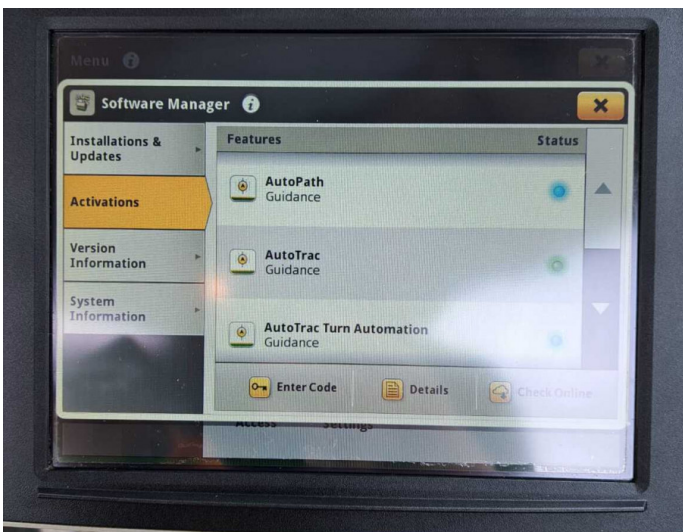

## Product Description:

\*3+33 @ 4.95% ON 75% OF SELLING PRICE\* \*TAG ASSURED\* 50K AUTOPOWR, COMMAND PRO, PREMIUM EDITION, TLS & CAB, A/T READY W/ACTIVATION, 4 ESCVS, 155L/MIN HYD PUMP, 710/70R42 600/70R28, AUTO CLIMATE CONTROL, FRONT LINKS, ULTIMATE LIGHTS, DUAL BEACONS, AIR BRAKES

## Product Details

**Stock Number:** 61037363

**Manufacturer:** John Deere

**Model:** 6215R

**Year:** 2022

**Operation Hours:** 1695

**Location:** Allscott

Contact Nick on [nick.apperley@tallisamos.co.uk](mailto:nick.apperley@tallisamos.co.uk) or 07508 076998 to discuss flexible finance options on this machine.