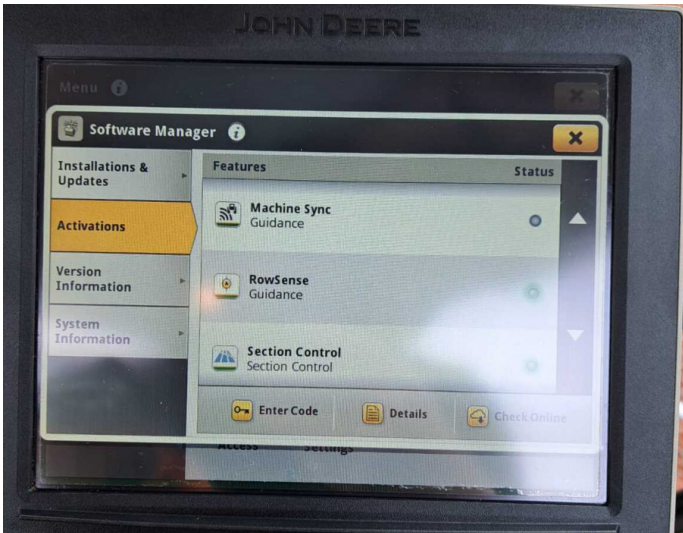

## Product Description:

\*TAG ASSURED\* 50K AUTOPOWR, COMMAND PRO, PREMIUM EDITION, TLS & CAB, A/T READY W/ACTIVATION, 4 ESCVS, 155L/MIN HYD PUMP, 710/70R42 600/70R28, AUTO CLIMATE CONTROL, FRONT LINKS, ULTIMATE LIGHTS, DUAL BEACONS, AIR BRAKES

## Product Details

**Stock Number:** 61037363

**Manufacturer:** John Deere

**Model:** 6215R

**Year:** 2022

**Operation Hours:** 1878

**Location:** Allscott

Contact Nick on [nick.apperley@tallisamos.co.uk](mailto:nick.apperley@tallisamos.co.uk) or 07508 076998 to discuss flexible finance options on this machine.