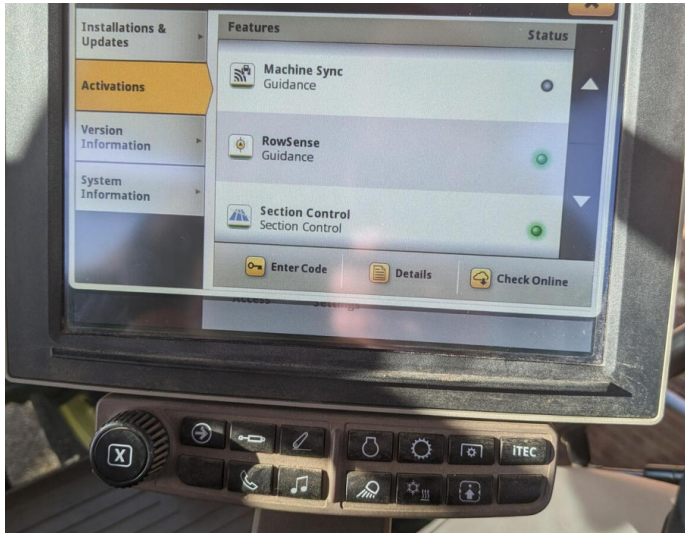

## Product Description:

\*3+33 @ 4.95% ON 75% OF SELLING PRICE\* \*TAG ASSURED\* 50K AUTOPOWR, PREMIUM EDITION, TLS & CAB, A/T READY W/ACTIVATION, 5 ESCVS, 155L/MIN HYD PUMP, 710/70R42 600/70R28, AUTO CLIMATE CONTROL, ULTIMATE FRONT LINKS & PTO, PREM LIGHTS, AIR BRAKES, DUAL BEACONS

## Product Details

**Stock Number:** 61036755

**Manufacturer:** John Deere

**Model:** 6215R

**Year:** 2019

**Operation Hours:** 2094

**Location:** Kemble

Contact Nick on [nick.apperley@tallisamos.co.uk](mailto:nick.apperley@tallisamos.co.uk) or 07508 076998 to discuss flexible finance options on this machine.