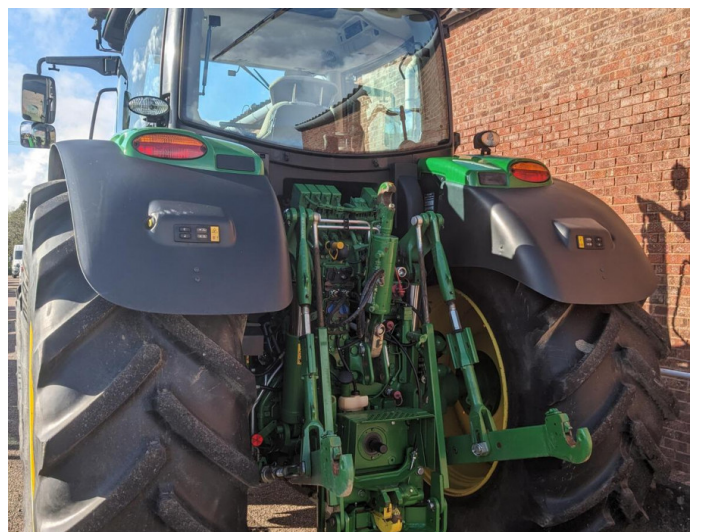

# John Deere 6215R

## Product Description:

\*3+33 @ 4.95% ON 75% OF SELLING PRICE\* \*TAG ASSURED\* 50K AUTOPOWR, PREMIUM EDITION, TLS & CAB, A/T READY W/ACTIVATION, 5 ESCVS, 155L/MIN HYD PUMP, 710/70R42 600/70R28, AUTO CLIMATE CONTROL, ULTIMATE FRONT LINKS & PTO, PREM LIGHTS, AIR BRAKES, DUAL BEACONS

## Product Details

**Stock Number:** 61036755

**Manufacturer:** John Deere

**Model:** 6215R

**Year:** 2019

**Operation Hours:** 2094

**Location:** Kemble

Contact Nick on [nick.apperley@tallisamos.co.uk](mailto:nick.apperley@tallisamos.co.uk) or 07508 076998 to discuss flexible finance options on this machine.