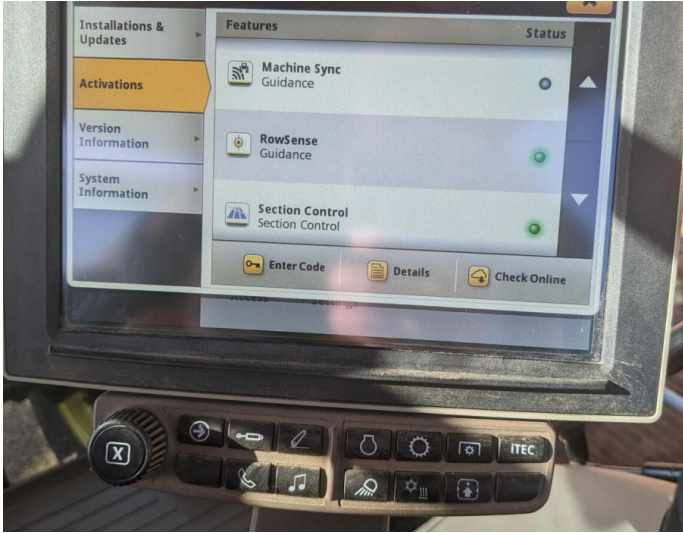

Product Details

Stock Number: 61036755

Manufacturer: John Deere

Model: 6215R

Year: 2019

Operation Hours: 2094

Location: Kemble

Contact Nick on nick.apperley@tallisamos.co.uk or 07508 076998 to discuss flexible finance options on this machine.