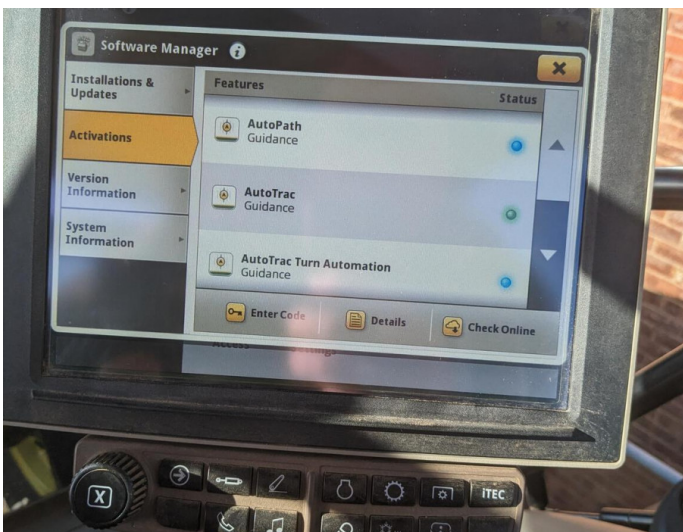

## Product Description:

\*3+33 @ 4.95% ON 75% OF SELLING PRICE\* \*TAG ASSURED\* 50K AUTOPOWR, PREMIUM EDITION, TLS & CAB, A/T READY W/ACTIVATION, 5 ESCVS, 155L/MIN HYD PUMP, 710/70R42 600/70R28, AUTO CLIMATE CONTROL, ULTIMATE FRONT LINKS & PTO, PREM LIGHTS, AIR BRAKES, DUAL BEACONS

## Product Details

**Stock Number:** 61036755

**Manufacturer:** John Deere

**Model:** 6215R

**Year:** 2019

**Operation Hours:** 2094

**Location:** Kemble

Contact Nick on [nick.apperley@tallisamos.co.uk](mailto:nick.apperley@tallisamos.co.uk) or 07508 076998 to discuss flexible finance options on this machine.