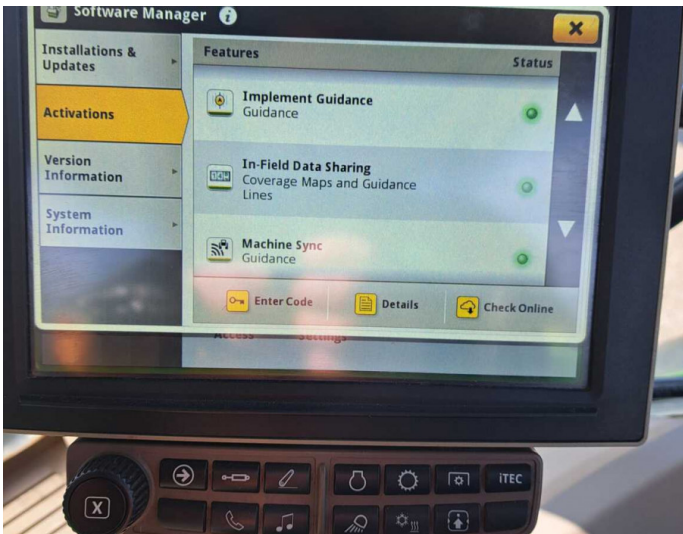

Product Details

Stock Number: 61037629

Manufacturer: John Deere

Model: 6215R

Year: 2020

Operation Hours: 3046

Location: Allscott

Contact Nick on nick.apperley@tallisamos.co.uk or 07508 076998 to discuss flexible finance options on this machine.