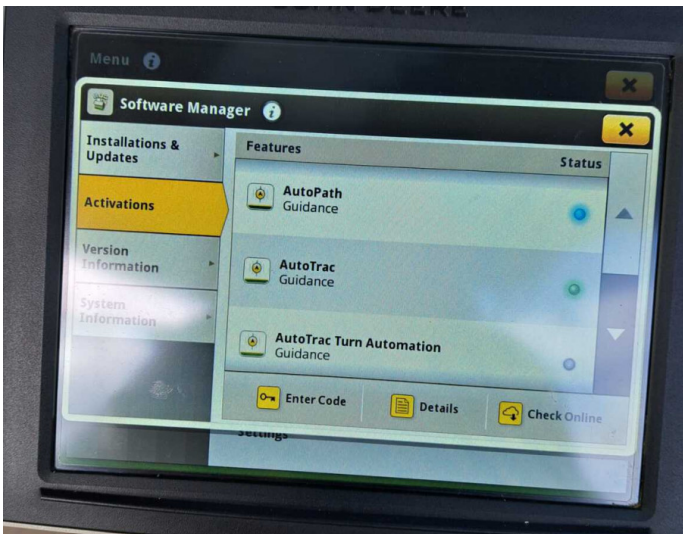

## Product Description:

\*3+33 @ 4.95% ON 75% OF SELLING PRICE\* \*TAG ASSURED\* 50K AUTOPOWR, COMMAND PRO, ULTIMATE EDITION, A/T READY W/ACTIVATION, TLS & CAB, 4 ESCVS, 155L/MIN HYD PUMP, 710/70R42 600/70R28, PREM SEAT, AUTO CLIMATE CONTROL, LEATHER STEERING WHEEL, FRONT LINKS & PTO, ULTIMATE LIGHTS, DUAL BEACONS, AIR BRAKES

## Product Details

**Stock Number:** 61036252

**Manufacturer:** John Deere

**Model:** 6215R

**Year:** 2021

**Operation Hours:** 2151

**Location:** Evesham

Contact Nick on [nick.apperley@tallisamos.co.uk](mailto:nick.apperley@tallisamos.co.uk) or 07508 076998 to discuss flexible finance options on this machine.