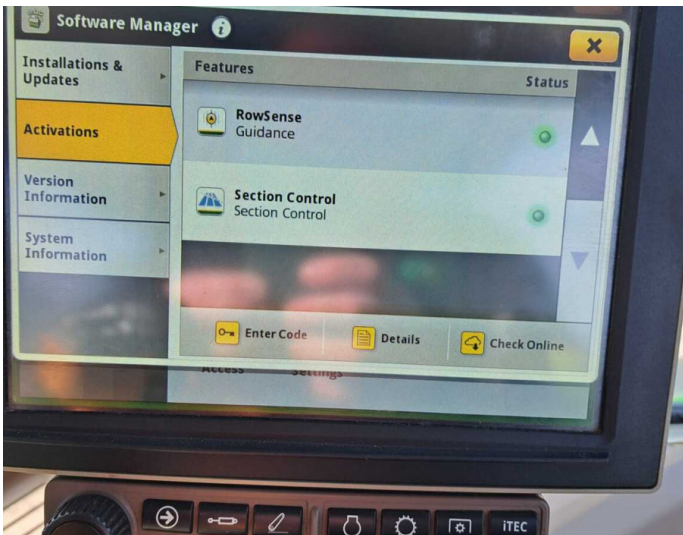

Product Details

Stock Number: 61037629

Manufacturer: John Deere

Model: 6215R

Year: 2020

Operation Hours: 3046

Location: Allscott

Contact Nick on nick.apperley@tallisamos.co.uk or 07508 076998 to discuss flexible finance options on this machine.