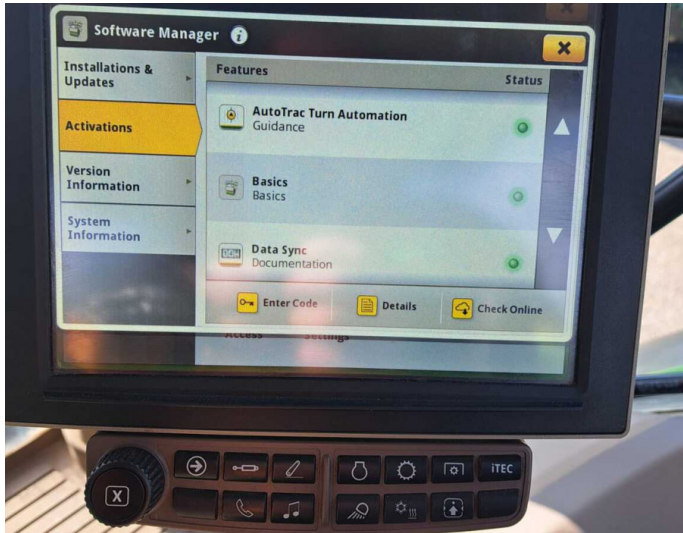

Product Details

Stock Number: 61037629

Manufacturer: John Deere

Model: 6215R

Year: 2020

Operation Hours: 3046

Location: Allscott

Contact Nick on nick.apperley@tallisamos.co.uk or 07508 076998 to discuss flexible finance options on this machine.