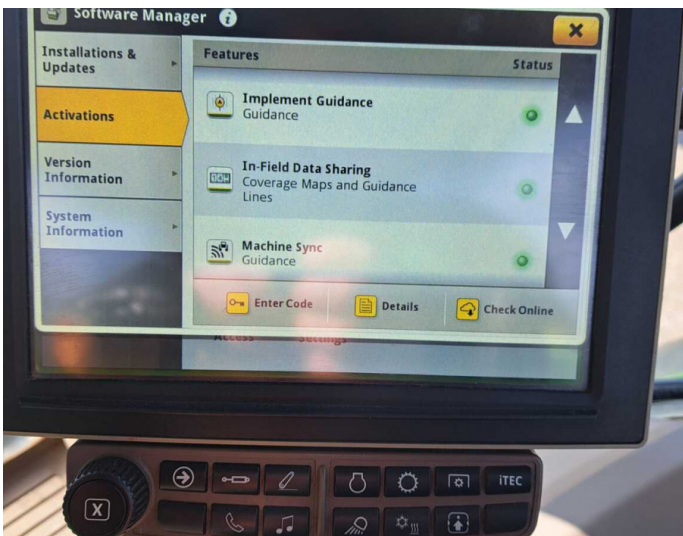

John Deere 6215R

Product Price:

£117,950.00 exc VAT

Product Description:

3+33 @ 4.95% ON 75% OF SELLING PRICE *TAG ASSURED* 50K AUTOPOWR, COMMAND PRO, ULTIMATE EDITION, A/T READY W/ULTIMATE ACTIVATION, TLS & CAB, 5 ESCVS, 155L/MIN HYD PUMP, 650/65R38 600/70R28, AUTO CLIMATE CONTROL, LEATHER STEERING WHEEL, FRONT LINKS & PTO, ULTIMATE LIGHTS, DUAL BEACONS, AIR BRAKES

Product Details

Stock Number: 61037629

Manufacturer: John Deere

Model: 6215R

Year: 2020

Operation Hours: 3046

Location: Allscott

Contact Nick on nick.apperley@tallisamos.co.uk or 07508 076998 to discuss flexible finance options on this machine.