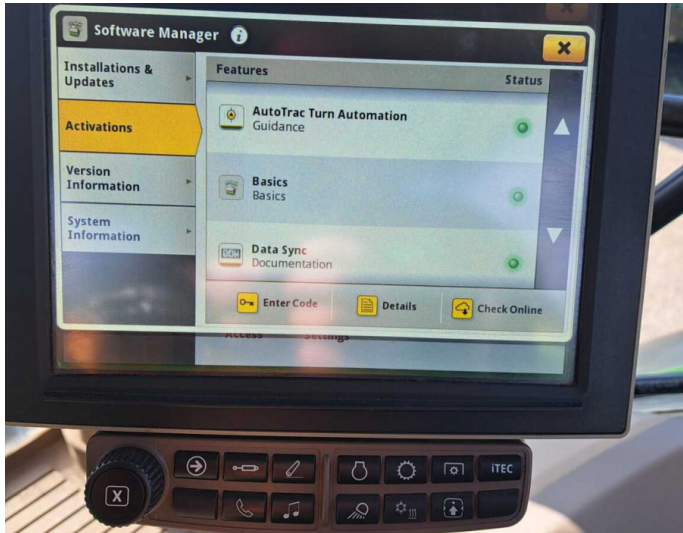

John Deere 6215R

Product Price:

£117,950.00 exc VAT

Product Description:

3+33 @ 4.95% ON 75% OF SELLING PRICE *TAG ASSURED* 50K AUTOPOWR, COMMAND PRO, ULTIMATE EDITION, A/T READY W/ULTIMATE ACTIVATION, TLS & CAB, 5 ESCVS, 155L/MIN HYD PUMP, 650/65R38 600/70R28, AUTO CLIMATE CONTROL, LEATHER STEERING WHEEL, FRONT LINKS & PTO, ULTIMATE LIGHTS, DUAL BEACONS, AIR BRAKES

Product Details

Stock Number: 61037629

Manufacturer: John Deere

Model: 6215R

Year: 2020

Operation Hours: 3046

Location: Allscott

Contact Nick on nick.apperley@tallisamos.co.uk or 07508 076998 to discuss flexible finance options on this machine.