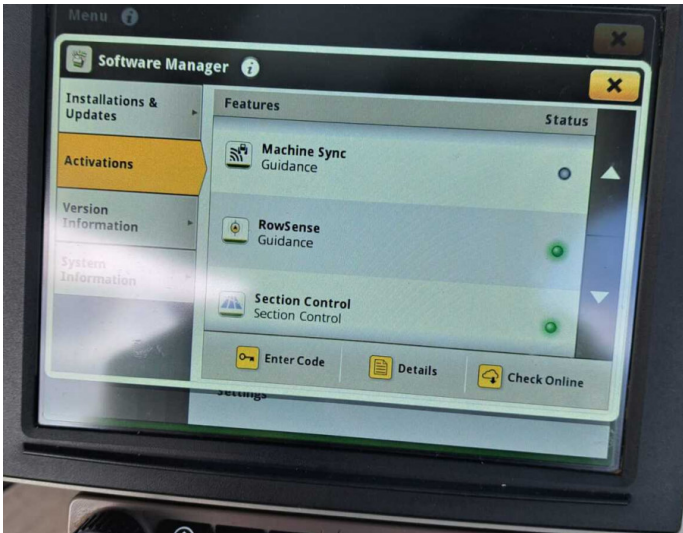

## Product Description:

\*3+33 @ 4.95% ON 75% OF SELLING PRICE\* \*TAG ASSURED\* 50K AUTOPOWR, COMMAND PRO, ULTIMATE EDITION, A/T READY W/ACTIVATION, TLS & CAB, 4 ESCVS, 155L/MIN HYD PUMP, 710/70R42 600/70R28, PREM SEAT, AUTO CLIMATE CONTROL, LEATHER STEERING WHEEL, FRONT LINKS & PTO, ULTIMATE LIGHTS, DUAL BEACONS, AIR BRAKES

## Product Details

**Stock Number:** 61036252

**Manufacturer:** John Deere

**Model:** 6215R

**Year:** 2021

**Operation Hours:** 2151

**Location:** Evesham

Contact Nick on [nick.apperley@tallisamos.co.uk](mailto:nick.apperley@tallisamos.co.uk) or 07508 076998 to discuss flexible finance options on this machine.