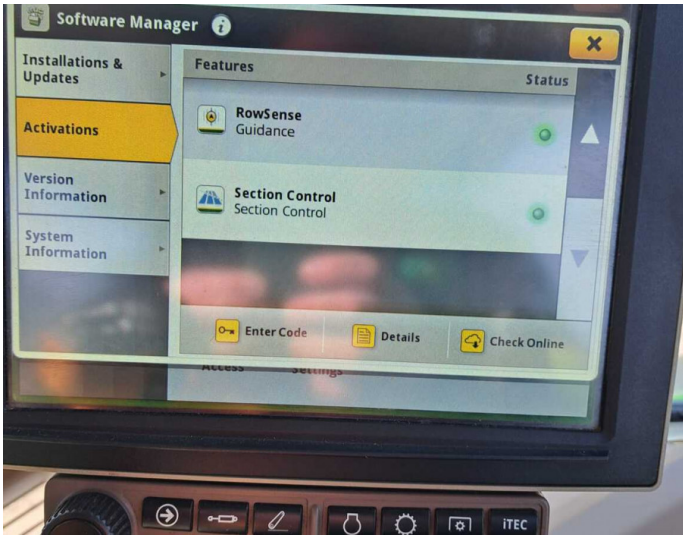

Product Details

Stock Number: 61037629

Manufacturer: John Deere

Model: 6215R

Year: 2020

Operation Hours: 3046

Location: Allscott

Contact Nick on nick.apperley@tallisamos.co.uk or 07508 076998 to discuss flexible finance options on this machine.