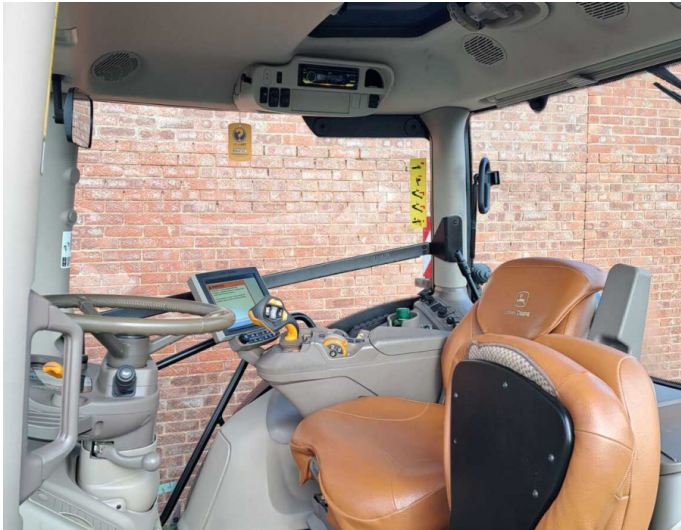

John Deere 6215R

Product Price:

£129,950.00 exc VAT

Product Description:

3+33 @ 4.95% ON 75% OF SELLING PRICE *TAG ASSURED* 50K AUTOPOWR, COMMAND PRO, ULTIMATE EDITION, A/T READY W/ACTIVATION, TLS & CAB, 4 ESCVS, 155L/MIN HYD PUMP, 710/70R42 600/70R28, PREM SEAT, AUTO CLIMATE CONTROL, LEATHER STEERING WHEEL, FRONT LINKS & PTO, ULTIMATE LIGHTS, DUAL BEACONS, AIR BRAKES

Product Details

Stock Number: 61036252

Manufacturer: John Deere

Model: 6215R

Year: 2021

Operation Hours: 2151

Location: Evesham

Contact Nick on nick.apperley@tallisamos.co.uk or 07508 076998 to discuss flexible finance options on this machine.