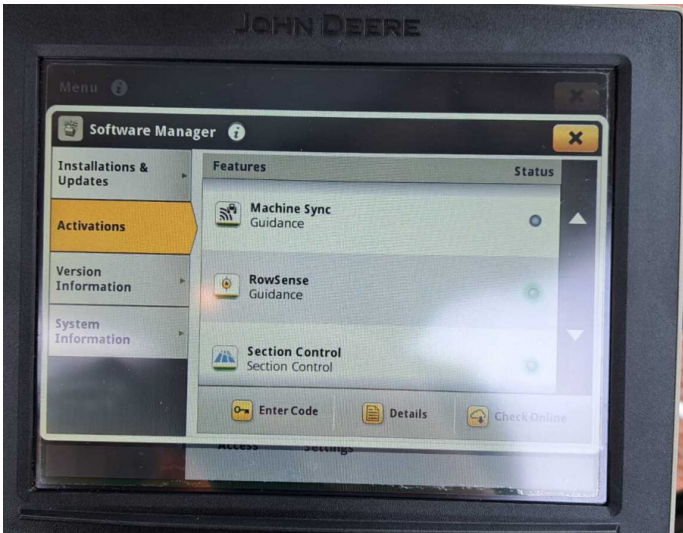

Product Details

Stock Number: 61037363

Manufacturer: John Deere

Model: 6215R

Year: 2022

Operation Hours: 1880

Location: Allscott

Contact Nick on nick.apperley@tallisamos.co.uk or 07508 076998 to discuss flexible finance options on this machine.