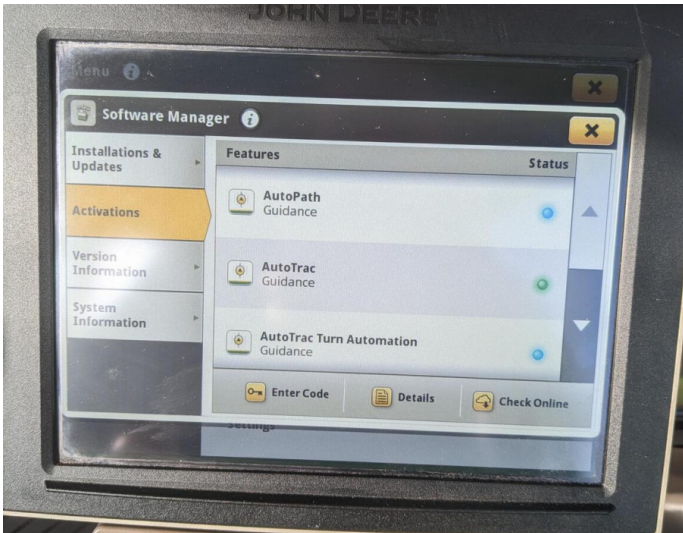

Product Details

Stock Number: 61033658

Manufacturer: John Deere

Model: 6215R

Year: 2021

Operation Hours: 1400

Location: Allscott

Contact Nick on nick.apperley@tallisamos.co.uk or 07508 076998 to discuss flexible finance options on this machine.