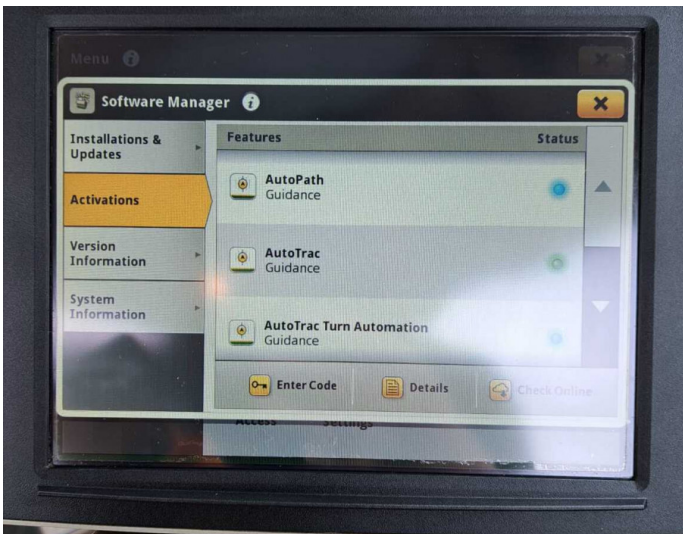

Product Details

Stock Number: 61037363

Manufacturer: John Deere

Model: 6215R

Year: 2022

Operation Hours: 1878

Location: Allscott

Contact Nick on nick.apperley@tallisamos.co.uk or 07508 076998 to discuss flexible finance options on this machine.