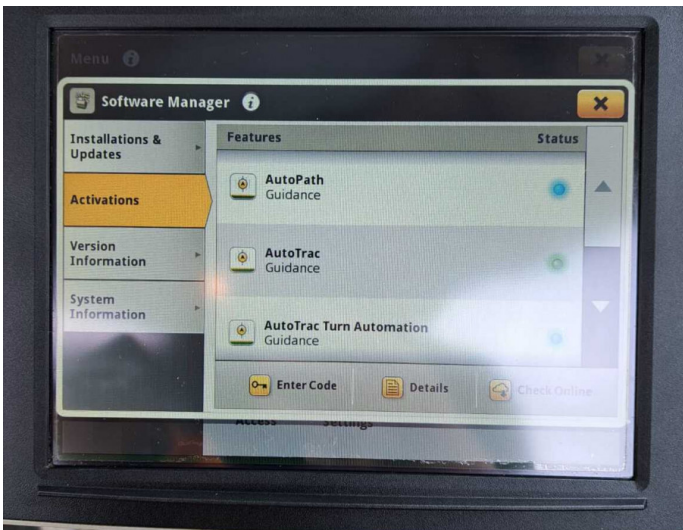

Product Details

Stock Number: 61037363

Manufacturer: John Deere

Model: 6215R

Year: 2022

Operation Hours: 1880

Location: Allscott

Contact Nick on nick.apperley@tallisamos.co.uk or 07508 076998 to discuss flexible finance options on this machine.