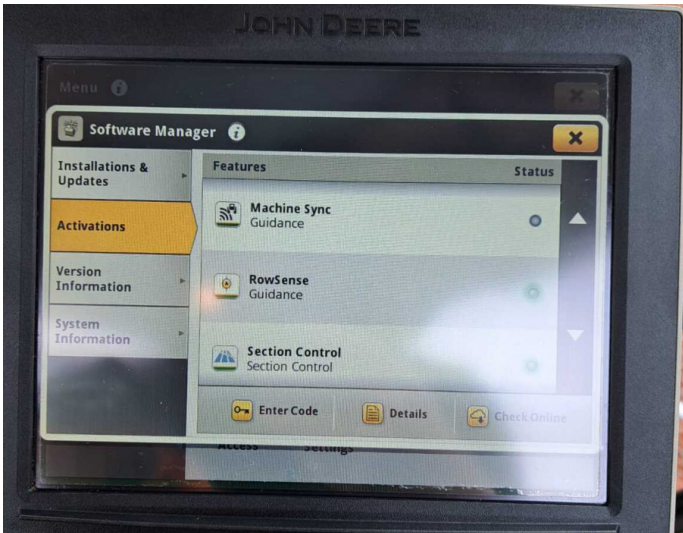

Product Details

Stock Number: 61037363

Manufacturer: John Deere

Model: 6215R

Year: 2022

Operation Hours: 1878

Location: Allscott

Contact Nick on nick.apperley@tallisamos.co.uk or 07508 076998 to discuss flexible finance options on this machine.