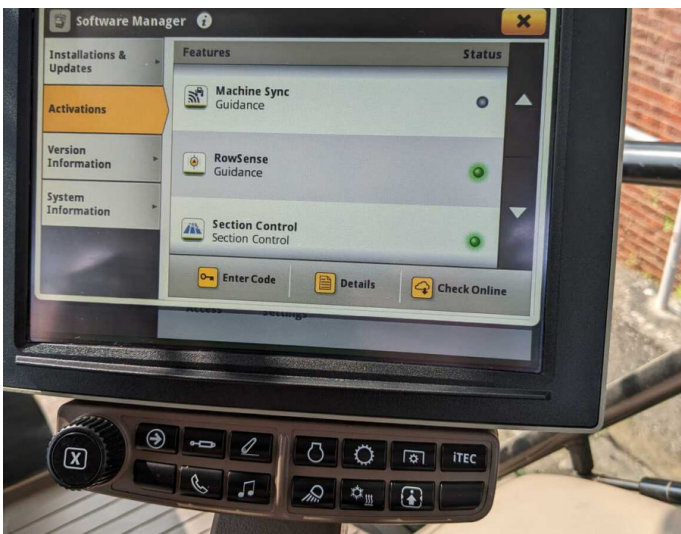

John Deere 6155R

Product Price:

£82,000.00 exc VAT

Product Description:

3+33 @ 4.95% ON 75% OF SELLING PRICE *TAG ASSURED* 50K AUTOPOWR, COMMAND PRO, ULTIMATE EDITION, TLS & CAB, A/T READY W/ULTIMATE ACTIVATION, PREM SEAT, 4 ESCVS, 155L/MIN HYD PUMP, 650/65R42 540/65R30, AUTO CLIMATE CONTROL, ULTIMATE LIGHTS, DUAL BEACONS, AIR BRAKES

Product Details

Stock Number: 61037623

Manufacturer: John Deere

Model: 6155R

Year: 2019

Operation Hours: 3343

Location: Llanllwni

Contact Nick on nick.apperley@tallisamos.co.uk or 07508 076998 to discuss flexible finance options on this machine.