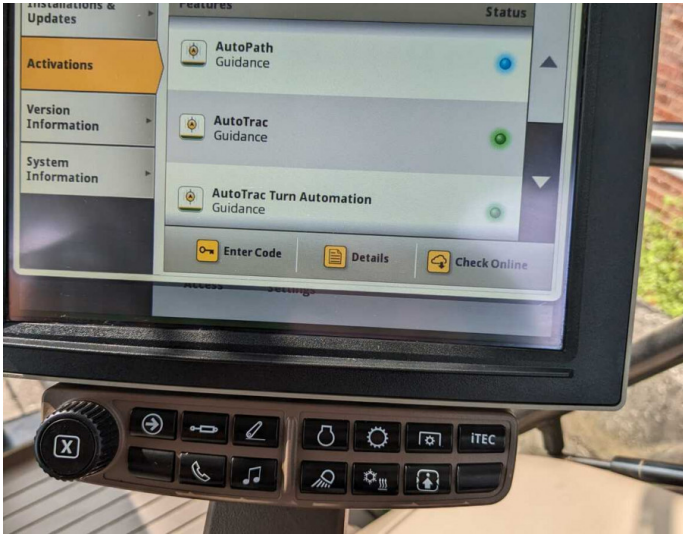

EVESHAM
Hinton on the Green
Evesham
Worcestershire
WR11 2QT
T: +44 (0) 1386 48600

LEOMINSTER
Southern Avenue
Leominster
Herefordshire
HR6 0QB
T: +44 (0) 1568 613434

NARBERTH
Redstone Road
Narberth
Pembrokeshire
SA67 7ES
T: +44 (0) 1834 860202