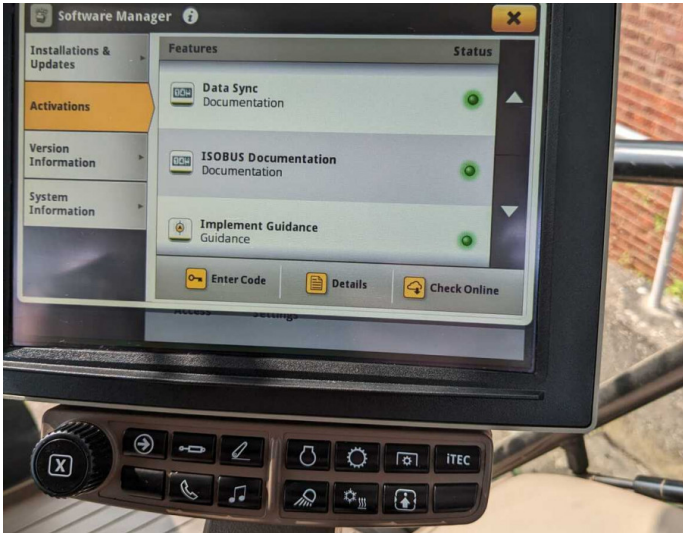

John Deere 6155R

Product Price:

£82,000.00 exc VAT

Product Description:

3+33 @ 4.95% ON 75% OF SELLING PRICE *TAG ASSURED* 50K AUTOPOWR, COMMAND PRO, ULTIMATE EDITION, TLS & CAB, A/T READY W/ULTIMATE ACTIVATION, PREM SEAT, 4 ESCVS, 155L/MIN HYD PUMP, 650/65R42 540/65R30, AUTO CLIMATE CONTROL, ULTIMATE LIGHTS, DUAL BEACONS, AIR BRAKES

Product Details

Stock Number: 61037623

Manufacturer: John Deere

Model: 6155R

Year: 2019

Operation Hours: 3343

Location: Llanllwni

Contact Nick on nick.apperley@tallisamos.co.uk or 07508 076998 to discuss flexible finance options on this machine.