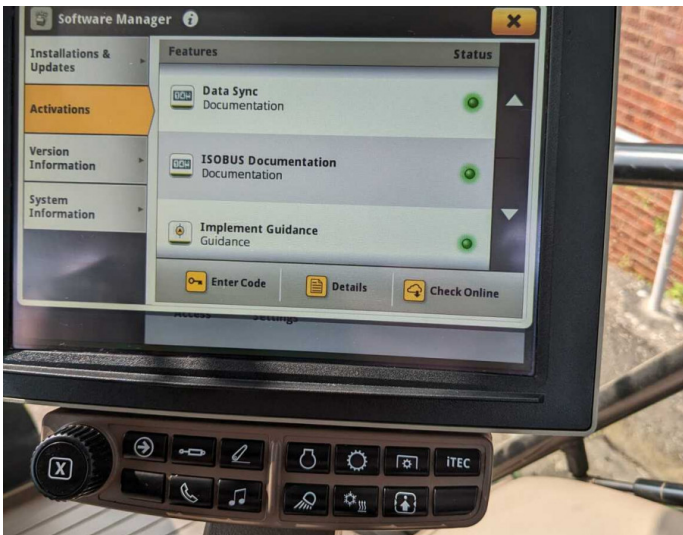

## Product Description:

\*3+33 @ 4.95% ON 75% OF SELLING PRICE\* \*TAG ASSURED\* 50K AUTOPOWR, COMMAND PRO, ULTIMATE EDITION, TLS & CAB, A/T READY W/ULTIMATE ACTIVATION, PREM SEAT, 4 ESCVS, 155L/MIN HYD PUMP, 650/65R42 540/65R30, AUTO CLIMATE CONTROL, ULTIMATE LIGHTS, DUAL BEACONS, AIR BRAKES

## Product Details

**Stock Number:** 61037623

**Manufacturer:** John Deere

**Model:** 6155R

**Year:** 2019

**Operation Hours:** 3343

**Location:** Llanllwni

Contact Nick on [nick.apperley@tallisamos.co.uk](mailto:nick.apperley@tallisamos.co.uk) or 07508 076998 to discuss flexible finance options on this machine.