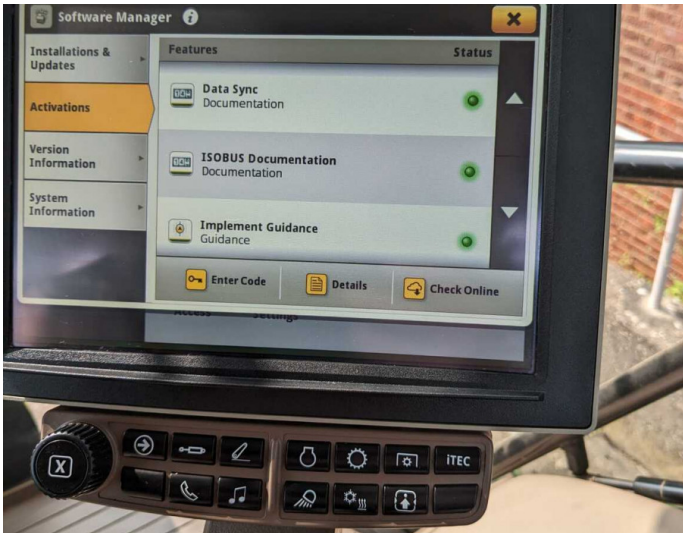

John Deere 6155R

SOLD

Product Description:

TAG ASSURED 50K AUTOPOWR, COMMAND PRO, ULTIMATE EDITION, TLS & CAB, A/T READY W/ULTIMATE ACTIVATION, PREM SEAT, 4 ESCVS, 155L/MIN HYD PUMP, 650/65R42 540/65R30, AUTO CLIMATE CONTROL, ULTIMATE LIGHTS, DUAL BEACONS, AIR BRAKES

Product Details

Stock Number: 61037623

Manufacturer: John Deere

Model: 6155R

Year: 2019

Operation Hours: 3343

Location: Llanllwni

Contact Nick on nick.apperley@tallisamos.co.uk or 07508 076998 to discuss flexible finance options on this machine.