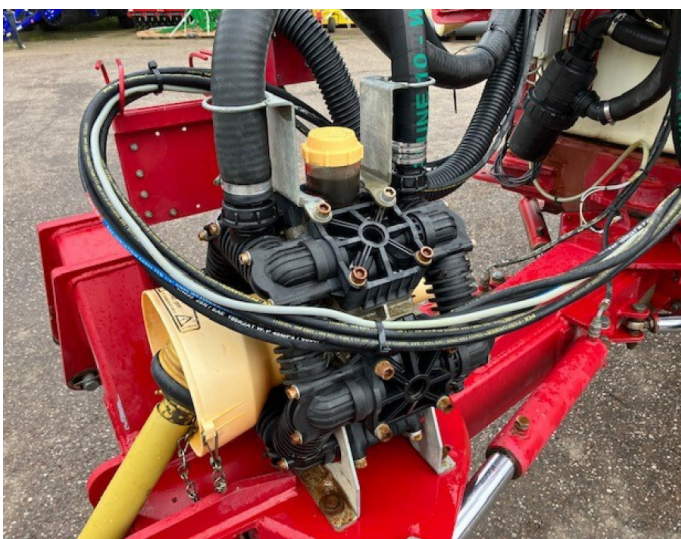

GEM DIAMOND PRO 3000

Product Price:

£18,000.00 exc VAT

Product Description:

24M WORKING WIDTH, 4 SECTION BOOMS, BLOB MARKER, 3000L TANK, STEERING DRAWBAR, PRO PUMP, 340/85R38

Product Details

Stock Number: 61037362

Manufacturer: GEM

Model: DIAMOND PRO 3000

Year: 2011

Location: Allscott

Contact Nick on nick.apperley@tallisamos.co.uk or 07508 076998 to discuss flexible finance options on this machine.