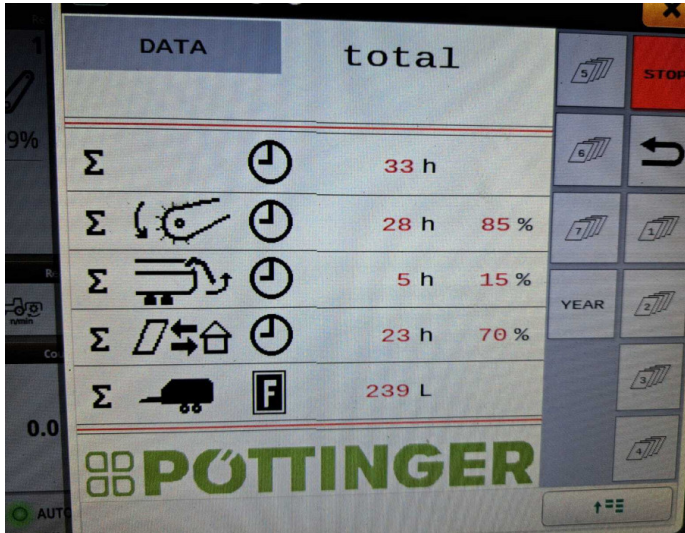

## Product Details

**Stock Number:** 21032560

**Manufacturer:** Pottinger

**Model:** TORRO 6010L

**Year:** 2023

**Location:** Leominster

Contact Nick on [nick.apperley@tallisamos.co.uk](mailto:nick.apperley@tallisamos.co.uk) or 07508 076998 to discuss flexible finance options on this machine.