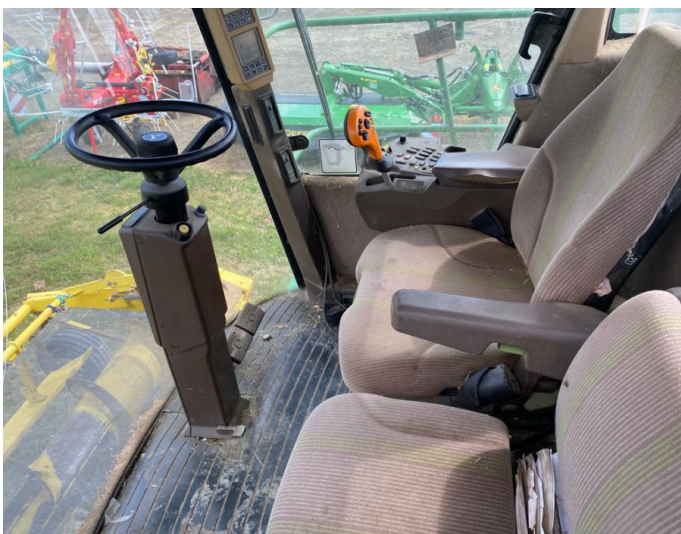

## Product Description:

40K PRODRIVE, 40 KNIFE DRUM, AUTO LUBE, AIR SEAT, 650R32 480R32, WEIGHTS, C/W 630 HDR, CLEARANCE PRICE SOLD AS SEEN.

## Product Details

**Stock Number:** 51035388

**Manufacturer:** John Deere

**Model:** 7450

**Year:** 2008

**Operation Hours:** 4033

**Location:** Narberth

Contact Nick on [nick.apperley@tallisamos.co.uk](mailto:nick.apperley@tallisamos.co.uk) or 07508 076998 to discuss flexible finance options on this machine.