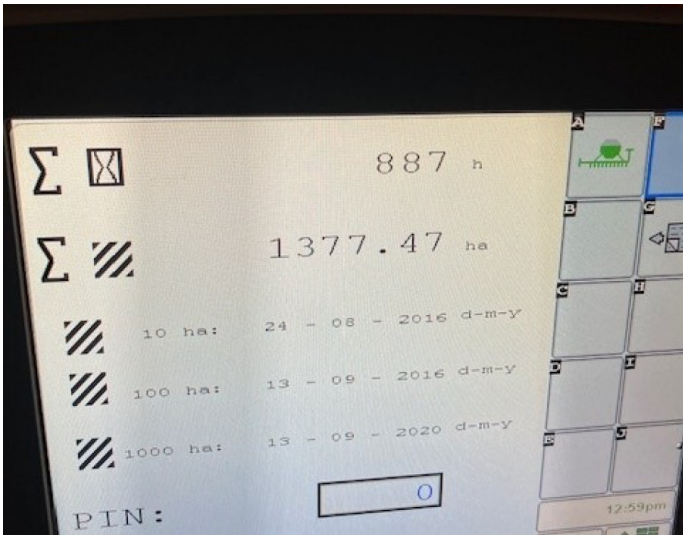

John Deere 750A

Product Price:

£27,950.00 exc VAT

Product Description:

3M WORKING WIDTH, ROW MARKERS, HYD BRAKES, ISOBUS ONLY, 31X15.5-15 TYRES, GUTLER PRESS WHEELS & WEIGHTS, 1377 HECTARES TOTAL, LISTED ON BEHALF OF A CUSTOMER, CALL FOR MORE INFORMATION

Product Details

Stock Number: AP/GW 750A

Manufacturer: John Deere

Model: 750A

Year: 2016

Location: Allscott

Contact Nick on nick.apperley@tallisamos.co.uk or 07508 076998 to discuss flexible finance options on this machine.