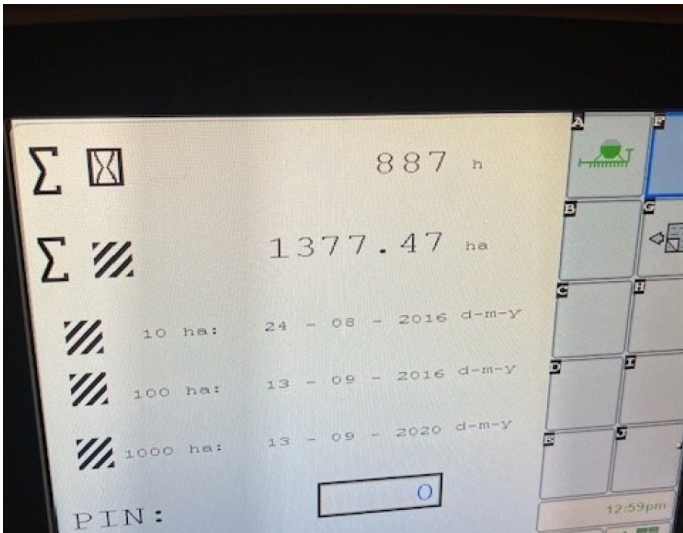

John Deere 750A

Product Price:

£27,950.00 exc VAT

Product Description:

3M WORKING WIDTH, ROW MARKERS, HYD BRAKES, ISOBUS ONLY, 31X15.5-15 TYRES, GUTLER PRESS WHEELS & WEIGHTS, 1377 HECTARES TOTAL, LISTED ON BEHALF OF A CUSTOMER, CALL FOR MORE INFORMATION

Product Details

Stock Number: AP/GW 750A

Manufacturer: John Deere

Model: 750A

Year: 2016

Location: Allscott

Contact Nick on nick.apperley@tallisamos.co.uk or 07508 076998 to discuss flexible finance options on this machine.