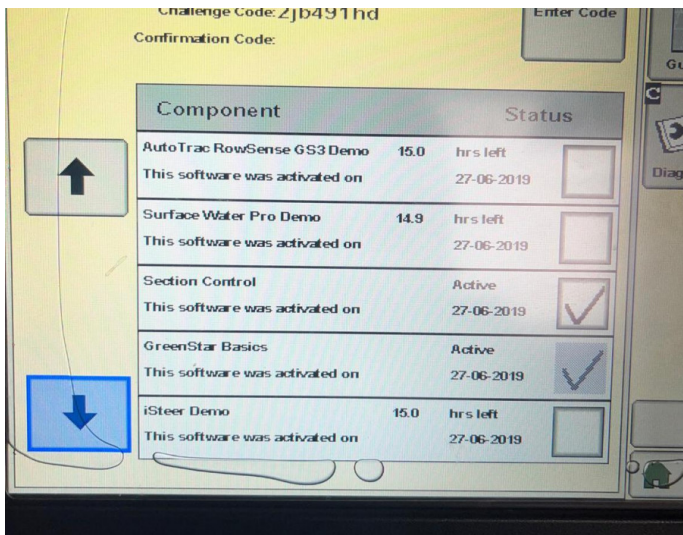

John Deere 2630

Product Price:

£2,950.00 exc VAT

Product Description:

2630 DISOLAY WITH AUTOTRAC ACTIVATION AND SECTION CONTROL, SMALL BUBBLE ON SCREEN

Product Details

Stock Number: 61039780

Manufacturer: John Deere

Model: 2630

Location: Allscott

Contact Nick on nick.apperley@tallisamos.co.uk or 07508 076998 to discuss flexible finance options on this machine.