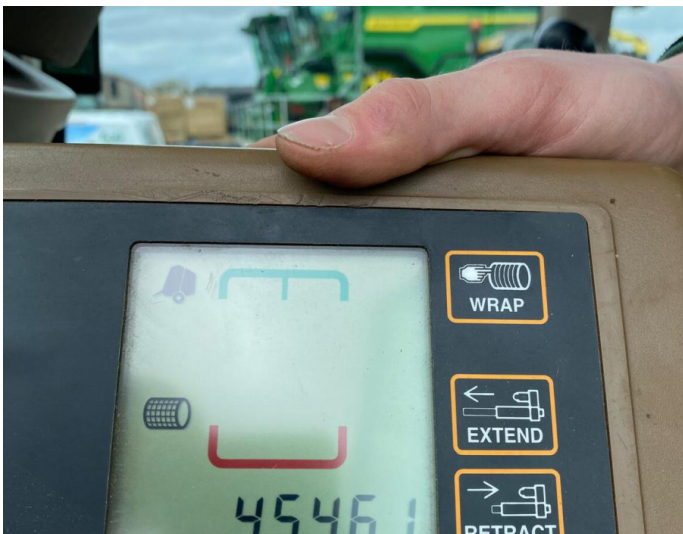

## Product Details

**Stock Number:** 31034373

**Manufacturer:** John Deere

**Model:** 854

**Year:** 2017

**Location:** Kemble

Contact Nick on [nick.apperley@tallisamos.co.uk](mailto:nick.apperley@tallisamos.co.uk) or 07508 076998 to discuss flexible finance options on this machine.