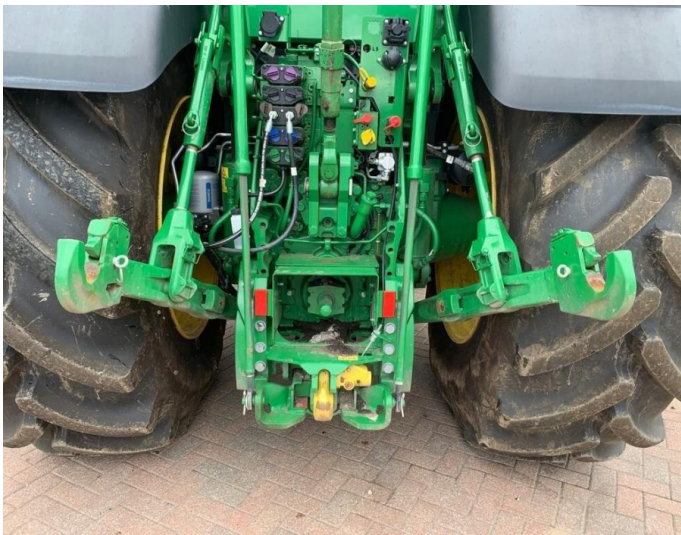

# John Deere 8R 340

## Product Description:

50K AUTOPOWR, COMMAND PRO, PREMIUM EDITION, ILS & ACTIVE SEAT, 5 ESCVS, 227L/MIN HYD PUMP, 710/75R42 650/60R34, ULTIMATE VISIBILITY PACKAGE, FRONT LINKS, AIR BRAKES, EX HIRE, POWERGUARD UNTIL 15/03/27 OR 3750HRS (WHICHEVER COMES FIRST), 1595HRS APPROX

## Product Details

**Stock Number:** AP/MP XYH

**Manufacturer:** John Deere

**Model:** 8R 340

**Year:** 2022

**Location:** Kemble

Contact Nick on [nick.apperley@tallisamos.co.uk](mailto:nick.apperley@tallisamos.co.uk) or 07508 076998 to discuss flexible finance options on this machine.