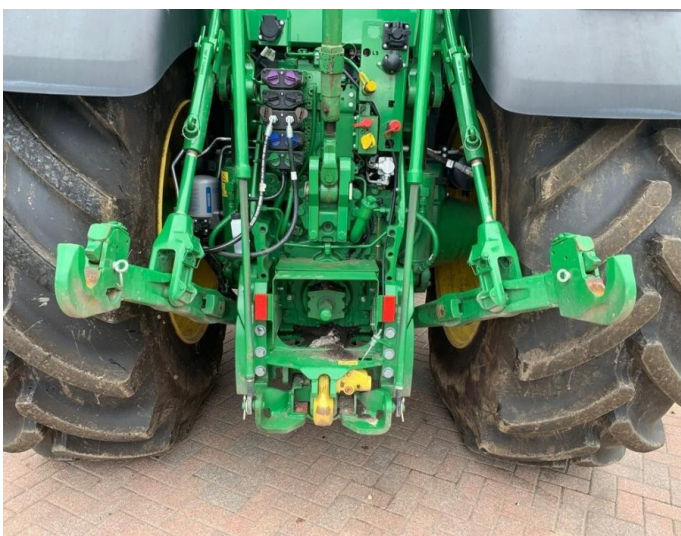

# John Deere 8R 340

## Product Description:

50K AUTOPOWR, COMMAND PRO, PREMIUM EDITION, ILS & ACTIVE SEAT, 5 ESCVS, 227L/MIN HYD PUMP, 710/75R42 650/60R34, ULTIMATE VISIBILITY PACKAGE, FRONT LINKS, AIR BRAKES, EX HIRE, POWERGUARD UNTIL 15/03/27 OR 3750HRS (WHICHEVER COMES FIRST), 1595HRS APPROX

## Product Details

**Stock Number:** AP/MP XYH

**Manufacturer:** John Deere

**Model:** 8R 340

**Year:** 2022

**Location:** Kemble

Contact Nick on [nick.apperley@tallisamos.co.uk](mailto:nick.apperley@tallisamos.co.uk) or 07508 076998 to discuss flexible finance options on this machine.