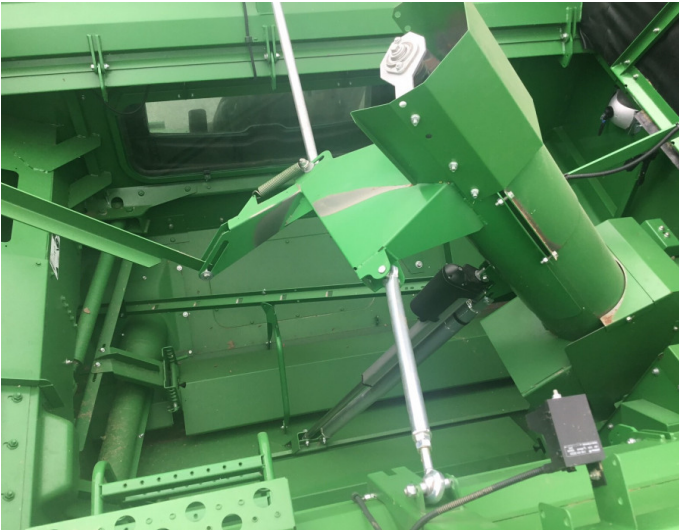

John Deere T560 LL

Product Price:

£185,000.00 exc VAT

Product Description:

30K, 3 SPEED ELECTRIC SHIFT TRANS, AUTOTRAC READY, 2630 DISPLAY WITH ACTIVATION, CHOP AND CHAFF, LATERAL TILT FEEDERHOUSE, 680/75R38 & 500/80R28 TYRES, AIR COMPRESSOR, CAMERA SYSTEM, C/W JD 725X HEADER ON TROLLEY

Product Details

Stock Number: 31031166

Manufacturer: John Deere

Model: T560 LL

Year: 2021

Operation Hours: 599

Location: Leominster

Contact Nick on nick.apperley@tallisamos.co.uk or 07508 076998 to discuss flexible finance options on this machine.