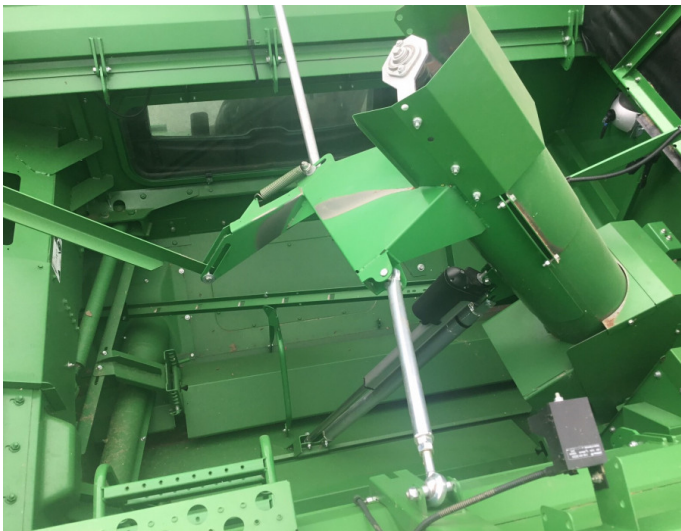

John Deere T560 LL

Product Price:

£185,000.00 exc VAT

Product Description:

30K, 3 SPEED ELECTRIC SHIFT TRANS, AUTOTRAC READY, 2630 DISPLAY WITH ACTIVATION, CHOP AND CHAFF, LATERAL TILT FEEDERHOUSE, 680/75R38 & 500/80R28 TYRES, AIR COMPRESSOR, CAMERA SYSTEM, C/W JD 725X HEADER ON TROLLEY

Product Details

Stock Number: 31031166

Manufacturer: John Deere

Model: T560 LL

Year: 2021

Operation Hours: 599

Location: Leominster

Contact Nick on nick.apperley@tallisamos.co.uk or 07508 076998 to discuss flexible finance options on this machine.