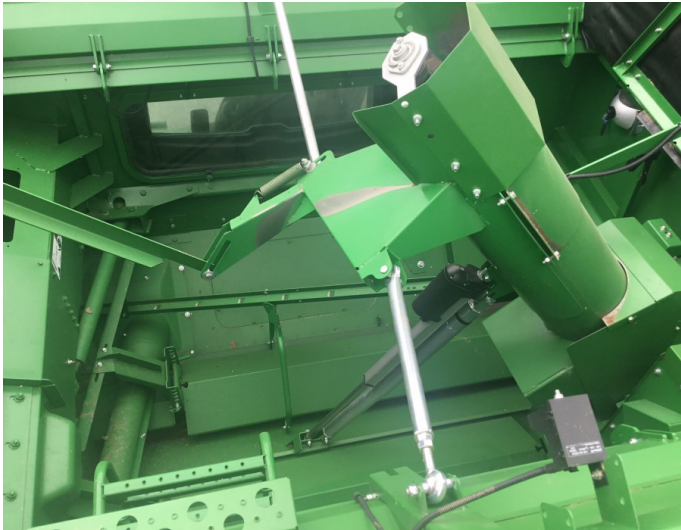

John Deere T560 LL

Product Price:

£185,000.00 exc VAT

Product Description:

30K, 3 SPEED ELECTRIC SHIFT TRANS, AUTOTRAC READY, 2630 DISPLAY WITH ACTIVATION, CHOP AND CHAFF, LATERAL TILT FEEDERHOUSE, 680/75R38 & 500/80R28 TYRES, AIR COMPRESSOR, CAMERA SYSTEM, C/W JD 725X HEADER ON TROLLEY

Product Details

Stock Number: 31031166

Manufacturer: John Deere

Model: T560 LL

Year: 2021

Operation Hours: 599

Location: Leominster

Contact Nick on nick.apperley@tallisamos.co.uk or 07508 076998 to discuss flexible finance options on this machine.