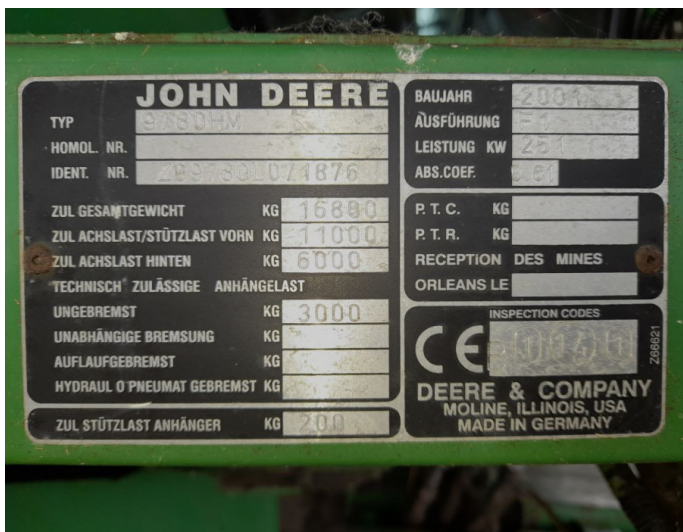

John Deere 9780 HM

Product Price:

£35,000.00 exc VAT

Product Description:

JD 9780 HM, C/W 922 HEADER, ADVERTISED ON BEHALF OF A CUSTOMER, FOR MORE INFO CONTACT DAN POWELL 07773 393461

Product Details

Stock Number: AP/D.POWELL

Manufacturer: John Deere

Model: 9780 HM

Year: 2002

Operation Hours: 2902

Location: Kemble

Contact Nick on nick.apperley@tallisamos.co.uk or 07508 076998 to discuss flexible finance options on this machine.