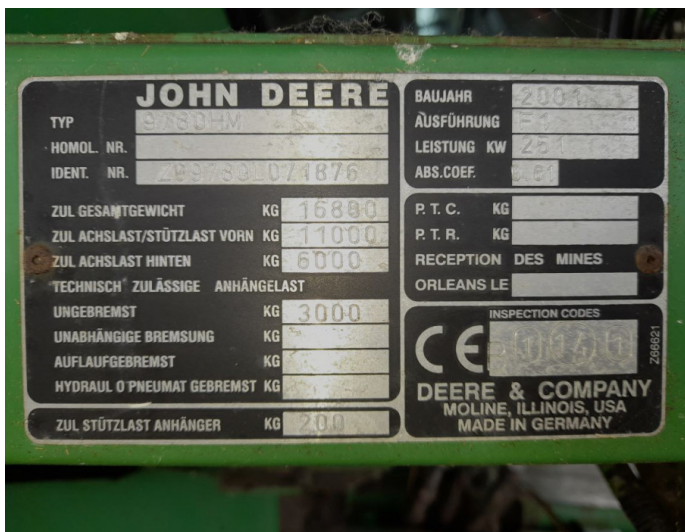

John Deere 9780 HM

Product Price:

£35,000.00 exc VAT

Product Description:

JD 9780 HM, C/W 922 HEADER, ADVERTISED ON BEHALF OF A CUSTOMER, FOR MORE INFO CONTACT DAN POWELL 07773 393461

Product Details

Stock Number: AP/D.POWELL

Manufacturer: John Deere

Model: 9780 HM

Year: 2002

Operation Hours: 2902

Location: Kemble

Contact Nick on nick.apperley@tallisamos.co.uk or 07508 076998 to discuss flexible finance options on this machine.