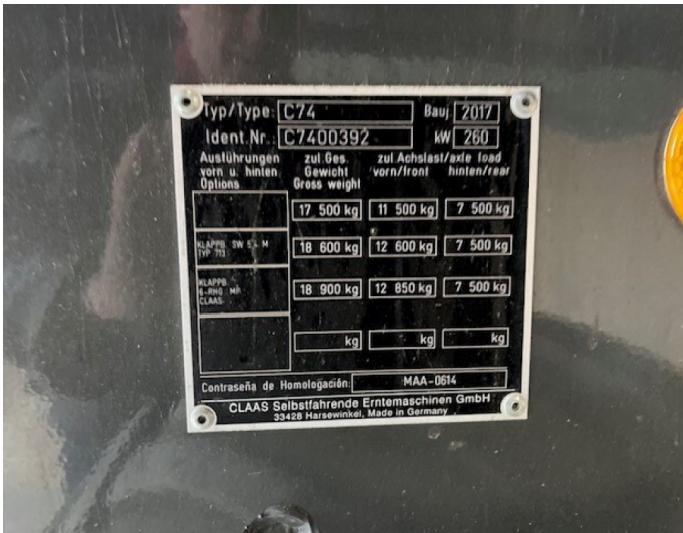

Claas LEXION 650

Product Price:

£169,950.00 exc VAT

Product Description:

30K, CHOP/CHAFF, YEILD & MOISTURE METER, 800/65R32 600/55-26.5, EXTRA LONG UNLOADING AUGER, 2WD, C/W VARIO 680 HEADER W/ RAPE KNIFE W/ HEADER TRAILER

Product Details

Stock Number: 21036403

Manufacturer: Claas

Model: LEXION 650

Year: 2017

Operation Hours: 990

Location: Kemble

Contact Nick on nick.apperley@tallisamos.co.uk or 07508 076998 to discuss flexible finance options on this machine.