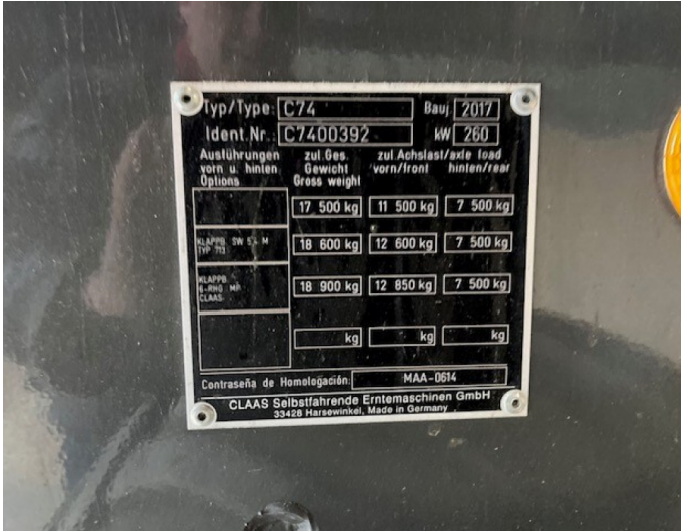

Claas LEXION 650

Product Price:

£169,950.00 exc VAT

Product Description:

30K, CHOP/CHAFF, YEILD & MOISTURE METER, 800/65R32 600/55-26.5, EXTRA LONG UNLOADING AUGER, 2WD, C/W VARIO 680 HEADER W/ RAPE KNIFE W/ HEADER TRAILER

Product Details

Stock Number: 21036403

Manufacturer: Claas

Model: LEXION 650

Year: 2017

Operation Hours: 994

Location: Kemble

Contact Nick on nick.apperley@tallisamos.co.uk or 07508 076998 to discuss flexible finance options on this machine.